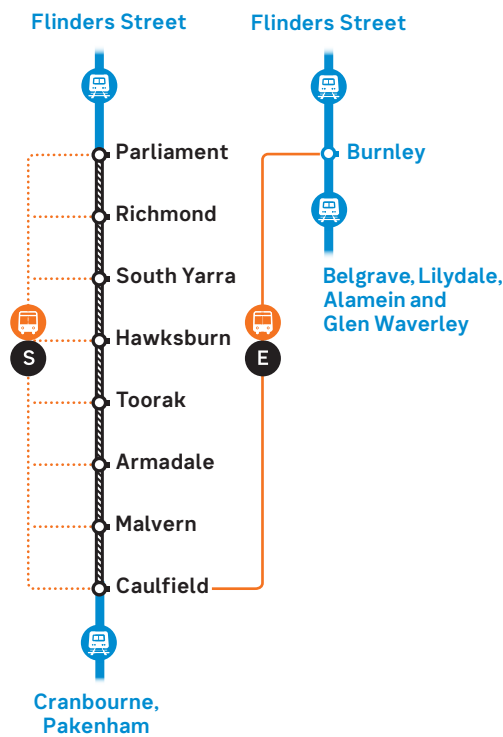

Tuesday 11 January
to Thursday 3 February

PUBLIC
TRANSPORT
VICTORIA **PT** >

VICTORIA
State
Government

6341

Authorised by the Victorian Government, 1 Treasury Place, Melbourne

Buses replace trains

S Stopping all stations
 L L1 Limited Express
 E E1 Express

Between City and Oakleigh

From 8:30pm to last train each night,
 Monday 13 December to
 Wednesday 15 December

Between City and Caulfield

Wednesday 15 December to last train
 Thursday 23 December

Please note: express services will operate directly to Federation Square each day from first service until 8.30pm Wednesday 15 to Friday 17 December

Between Westall, Cranbourne and Pakenham

8.30pm Tuesday 11 January to last train
 Thursday 3 February