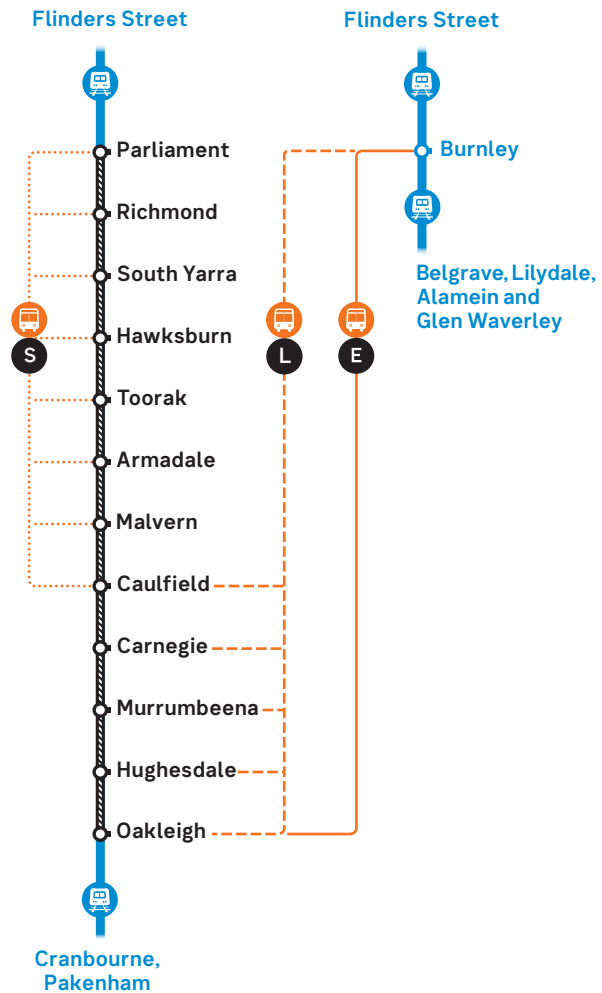

Tuesday 11 January
to Thursday 3 February

PUBLIC
TRANSPORT
VICTORIA **PT** >

VICTORIA
State
Government

6341

Authorised by the Victorian Government, 1 Treasury Place, Melbourne

Buses replace trains

S Stopping all stations
 L L1 Limited Express
 E E1 Express

Between City and Oakleigh

From 8:30pm to last train each night,
 Monday 13 December to
 Wednesday 15 December

Between City and Caulfield

Wednesday 15 December to last train
 Thursday 23 December

Please note: express services will operate directly to Federation Square each day from first service until 8.30pm Wednesday 15 to Friday 17 December

Between Westall, Cranbourne and Pakenham

8.30pm Tuesday 11 January to last train
 Thursday 3 February