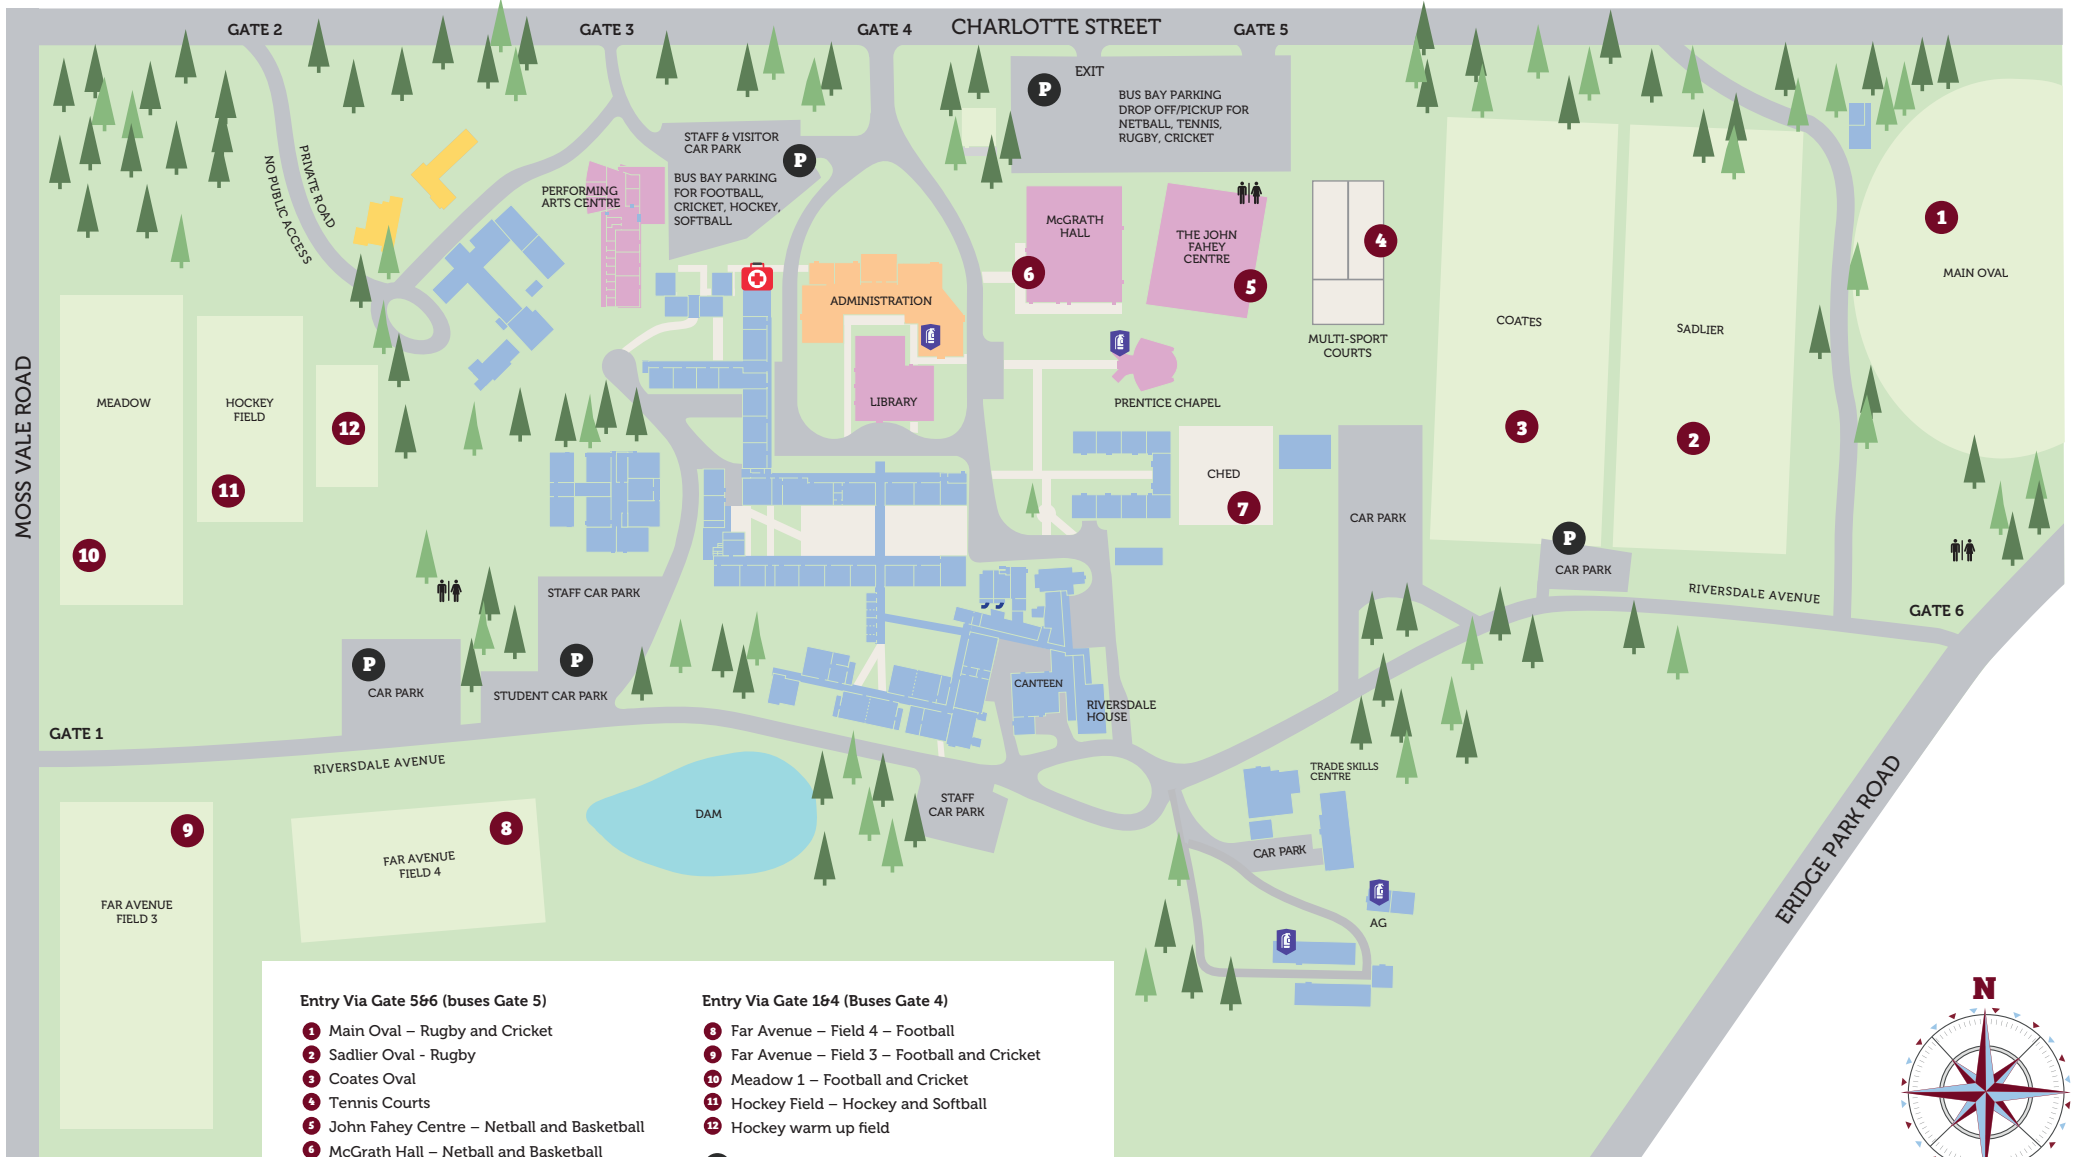

Campus Map

Visiting Schools

Entry Via Gate 566 (buses Gate 5)

- 1 Main Oval – Rugby and Cricket
- 2 Sadlier Oval - Rugby
- 3 Coates Oval
- 4 Tennis Courts
- 5 John Fahey Centre – Netball and Basketball
- 6 McGrath Hall – Netball and Basketball
- 7 CHED – Netball

Entry Via Gate 164 (Buses Gate 4)

- 8 Far Avenue – Field 4 – Football
- 9 Far Avenue – Field 3 – Football and Cricket
- 10 Meadow 1 – Football and Cricket
- 11 Hockey Field – Hockey and Softball
- 12 Hockey warm up field
- P Parking