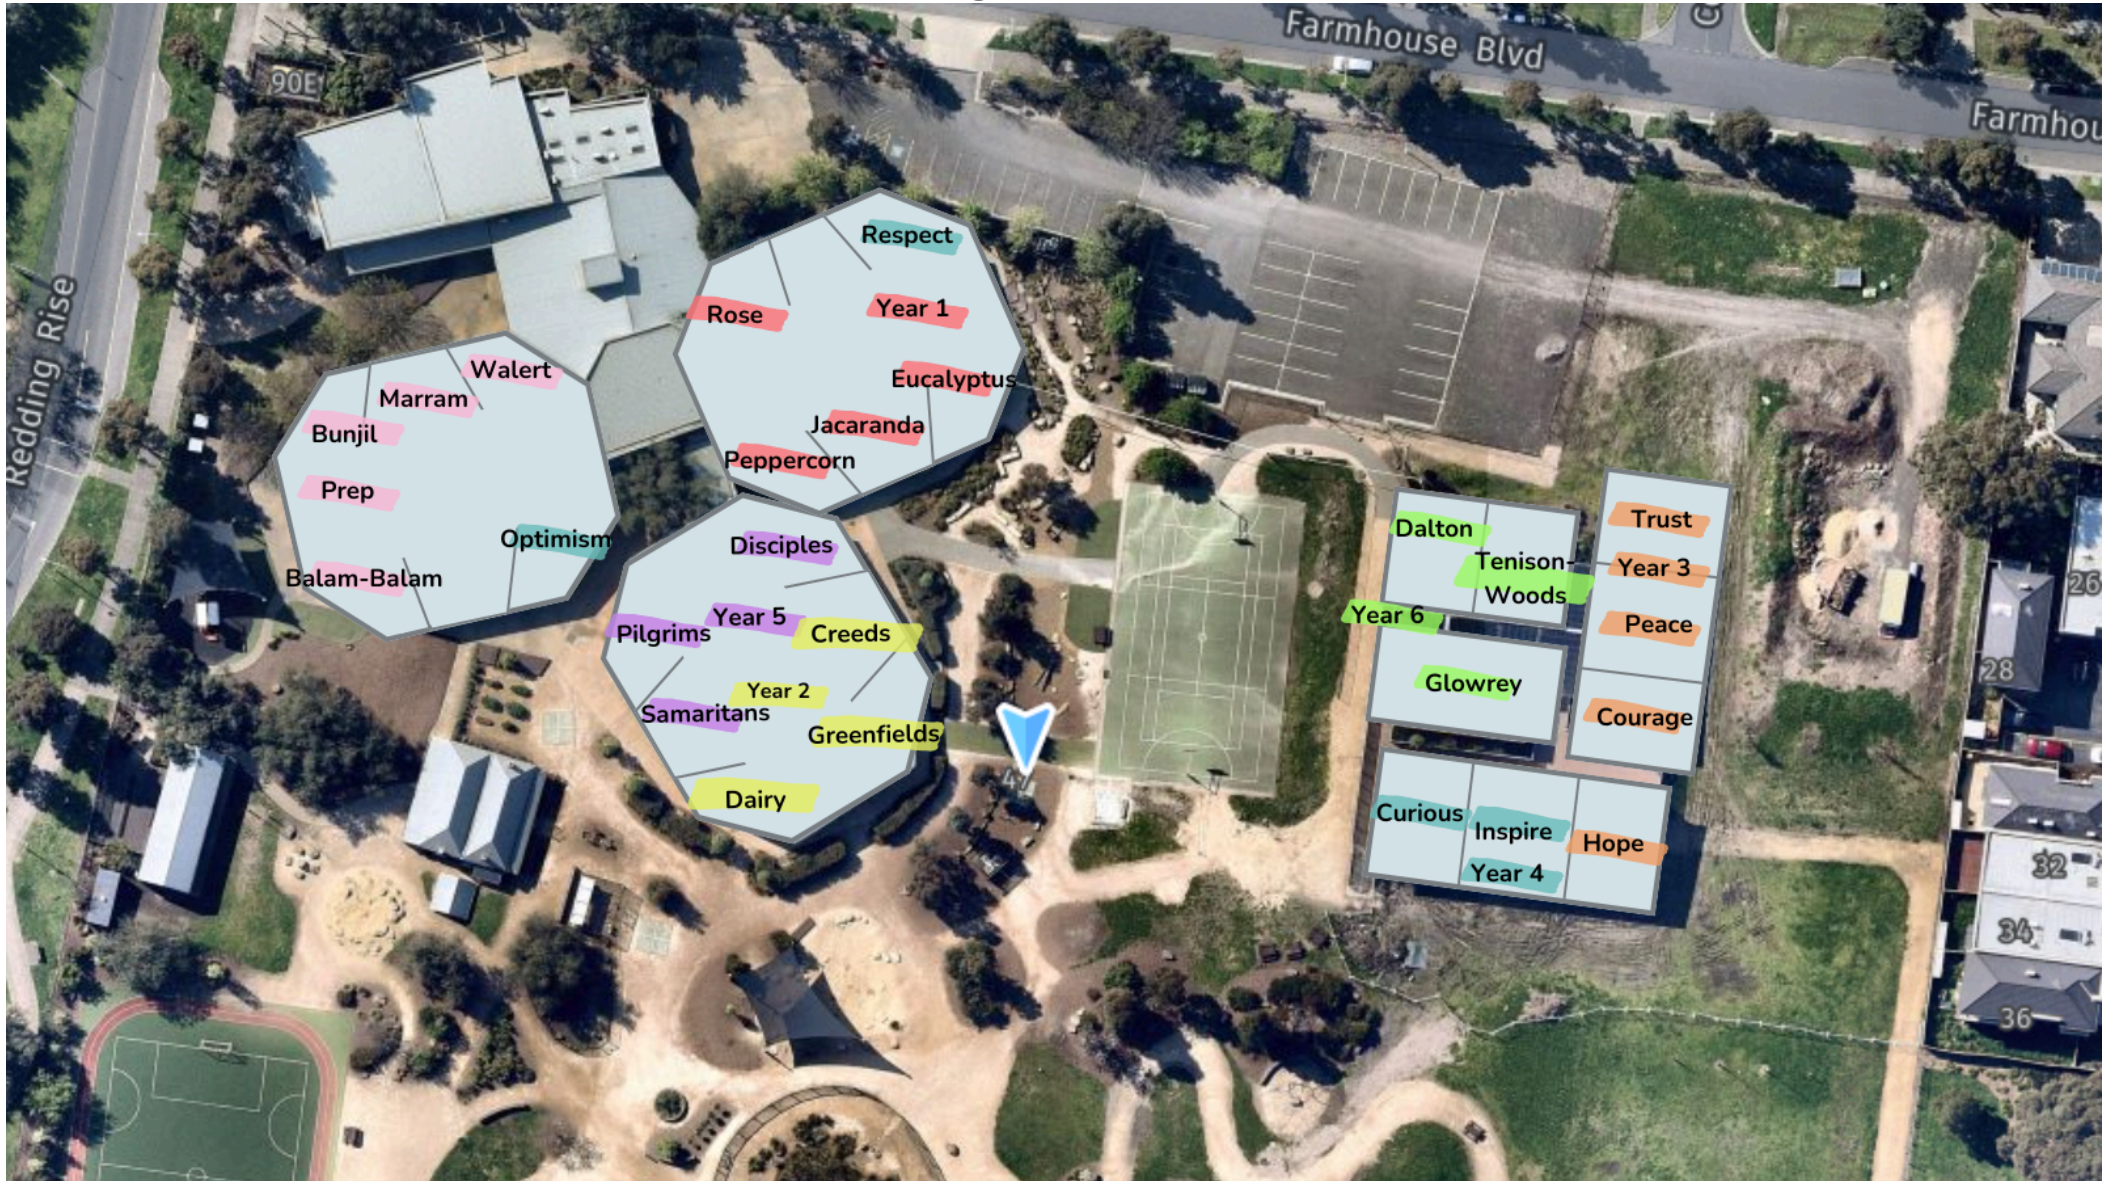

# 2025 Homegroups & Location

	2025 Homegroup	Teacher/s	Location/ Learning Community
--	----------------	-----------	---------------------------------

<b>Prep</b>	Balam-Balam	Louise	Rise
	Marram	Sandra	Rise
	Bunjil	Catherine	Rise
	Walert	Tashara	Rise
<b>Year One</b>	Emily B	Rose	Boulevard
	Caterina	Eucalyptus	Boulevard
	Lenora/Rachel	Jacaranda	Boulevard
	Hayley	Peppercorn	Boulevard
<b>Year Two</b>	Creeds	Jesslyn	Lane
	Dairy	Natasha	Lane
	Greenfields	Cassandra	Lane
<b>Year Three</b>	Trust	Daniella	MacViews East
	Peace	Chrissy/Georgia	MacViews East

	Courage	Steph	MacViews East
	Hope	Viv	MacViews South
<b>Year Four</b>	Curious	Melisa	MacViews South
	Inspire	Narelle	MacViews South
	Optimism	Alexandra/Sarah	The Rise
	Respect	Rebecca/Ellen	The Boulevard
<b>Year Five</b>	Samaritans	David	Lane
	Disciples	Emily H	Lane
	Pilgrims	Aaron/Michelle	Lane
<b>Year Six</b>	Dalton	Melissa	MacViews North
	Tenison-Woods	Tasha	MacViews North
	Glowrey	Michaela	MacViews Central