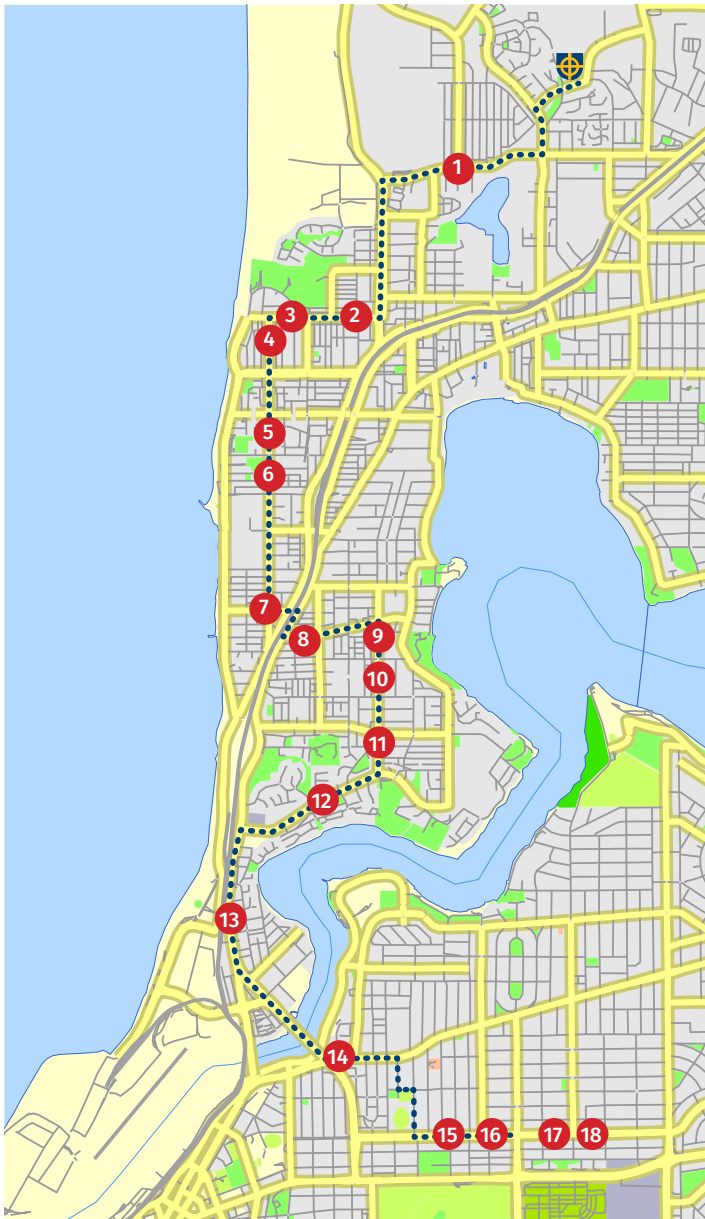

**T** = Transperth Bus Stop Number

Tickets \$2.50 each way from main administration reception, Mooro Dve.

Stops on the maps are indicative only. Please refer to the stop descriptions for precise locations.

# SOUTHERN ROUTE PM

Via Mt Claremont, Claremont, Swanbourne, Cottesloe, Peppermint Grove, Mosman Park, North Fremantle, East Fremantle, Palmyra

**AFTERNOON** Current at July 2022

- 3:30** START **John XXIII Bus Stand 3**,  
John XXIII Ave, Mt Claremont
- 3:40** STOP 1 **T 19501, Alfred Rd**  
before Narla Rd
- 3:44** STOP 2 **T 19553, North St**  
before Federal St
- 3:45** STOP 3 **T 19555, North St**  
before Broome St
- 3:46** STOP 4 **T 19583, Broome St**  
before Hawkstone St
- 3:47** STOP 5 Outside 128 **Broome St**
- 3:48** STOP 6 **T 19585, Broome St**  
before Jarrad St
- 3:49** STOP 7 Outside 16 **Broome St**
- 3:55** STOP 8 Outside 9 **Glyde St**
- 3:57** STOP 9 Outside 27 **Palmerston St**
- 3:58** STOP 10 **T 19631, Palmerston St**,  
Iona Presentation College
- 4:00** STOP 11 Outside 99 **Palmerston St**  
after Rudwick St
- 4:03** STOP 12 **T 19667, McCabe St**  
before Hayes Tce
- 4:08** STOP 13 **T 10423, Stirling Hwy**,  
North Fremantle Train Station
- 4:13** STOP 14 First **T 10290, Canning Hwy**  
before Preston Point Rd
- 4:15** STOP 15 **T 10699, Marmion St**  
after Fortescue St
- 4:17** STOP 16 **T 10701, Marmion St**  
after Petra St
- 4:19** STOP 17 **T 10703, Marmion St**  
after Adrian St
- 4:20** STOP 18 **T 10704, Marmion St**  
after McKimmie St