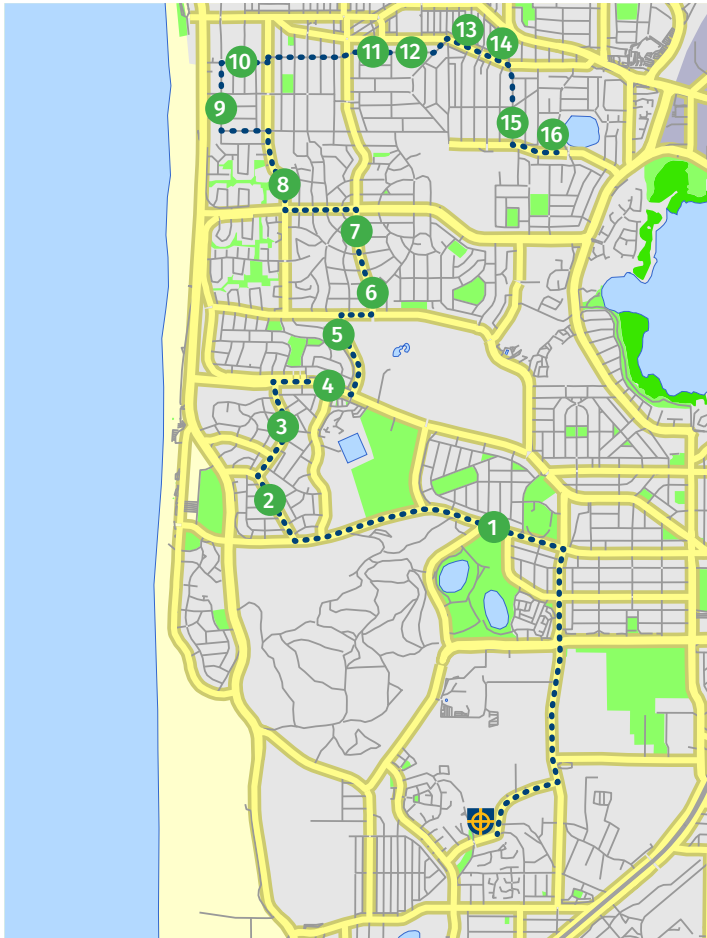

NORTHERN ROUTE PM

Via Mt Claremont, Floreat, City Beach, Wembley Downs, Scarborough, Doubleview, Woodlands

AFTERNOON *Current at July 2022*

3:30	START	John XXIII Bus Stand 1, John XXIII Ave, Mt Claremont
3:35	STOP 1	T 12747, Oceanic Dve after Alderbury St, Floreat
3:37	STOP 2	T 27244, Marapana Rd after Marimba Cres, City Beach
3:39	STOP 3	T 19383, Templetonia Cres after Dilali Rd, City Beach
3:41	STOP 4	T 17433, The Boulevard, Boulevard Shopping Centre
3:43	STOP 5	Roadside Durston Rd, just before end at Empire Ave, Wembley Downs
3:44	STOP 6	243 Weaponess Rd, Wembley Downs
3:46	STOP 7	175 Weaponess Rd
3:49	STOP 8	Brompton Rd before Kilpa Crt, City Beach
3:50	STOP 9	T 26184, Hastings St after Cobb St, Scarborough
3:52	STOP 10	Vacant block, 36 Kay St, Scarborough
3:55	STOP 11	T 19278, Millcrest St after Weaponess Rd, Doubleview
3:56	STOP 12	T 19280, Millcrest St after Shearn Cres
3:58	STOP 13	T 19280, Ewen St after Auborough St
3:59	STOP 14	204 Ewen St, Doubleview
4:02	STOP 15	T 19068, Huntriss Rd before Williamstown Rd
4:04	STOP 16	T 19233, Rosewood Ave, Woodlands Shopping Centre

T = Transperth Bus Stop Number

Tickets $2.50 each way from main administration reception, Mooro Dve.

Stops on the maps are indicative only. Please refer to the stop descriptions for precise locations.