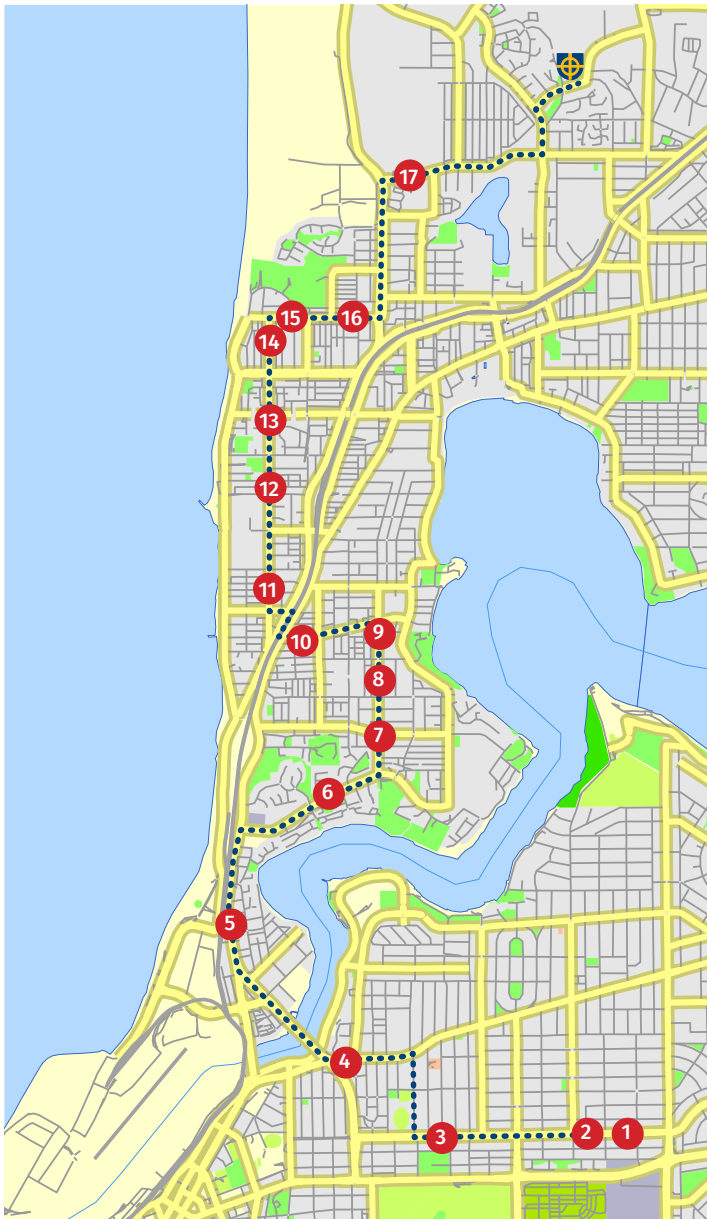

SOUTHERN ROUTE AM

Via Mt Claremont, Claremont, Swanbourne, Cottesloe, Peppermint Grove, Mosman Park, North Fremantle, East Fremantle, Palmyra

MORNING Current at July 2022

- **7:27** STOP 1 **T** 10740, **Marmion St**
  after Justinian St, Palmyra
- **7:28** STOP 2 **T** 10741, **Marmion St**
  after Baal St, Palmyra
- **7:33** STOP 3 **T** 10745, **Marmion St**
  after Wilkinson St
- **7:35** STOP 4 **T** 10277, **Canning Hwy**
  after Preston Point Rd
- **7:40** STOP 5 **T** 10345, **Stirling Hwy**,
  North Fremantle Train Station
- **7:44** STOP 6 **McCabe St** near Hutchinson Ave
  roundabout
- **7:46** STOP 7 **T** 19634, **Palmerston St**
  before Rhodes Pl
- **7:47** STOP 8 **T** 19635, **Palmerston St**
  after Lochee St
- **7:48** STOP 9 **T** 19630, **Palmerston St**
  after Memorial Dve
- **7:50** STOP 10 30 **Glyde St**
  before Ecclesborne St
- **7:52** STOP 11 Outside 27 **Broome St**
- **7:54** STOP 12 **T** 19592, **Broome St**
  after Jarrad St
- **7:56** STOP 13 **Broome St** after Napier St,
  outside tennis courts
- **7:57** STOP 14 **T** 19595, **Broome St**
  before Hawkstone St
- **7:58** STOP 15 **T** 19556, **North St**
  after Broome St
- **8:00** STOP 16 **T** 19559, **North St**
  after Griver St
- **8:05** STOP 17 **T** 19502, **Alfred Rd**
  after Mayfair St
- **8:10** END **John XXIII Bus Bays**,
  John XXIII Ave, Mt Claremont

T = Transperth Bus Stop Number

Tickets $2.50 each way from main administration reception, Mooro Dve.

Stops on the maps are indicative only. Please refer to the stop descriptions for precise locations.