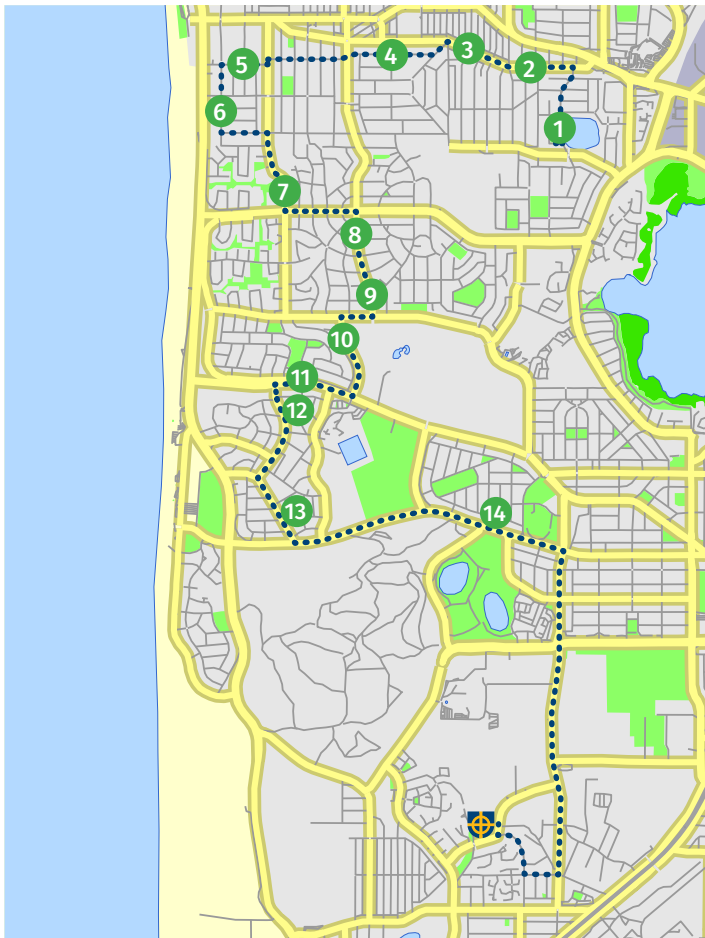

### Some things to note:

If students have lost their Smartrider, or are yet to receive their card, they can simply provide their name and unique student code to the bus driver.

Existing Transperth funds are not transferrable to Horizons West. Families must upload funds via the Horizons West e-ticketing system for use on John XXIII College charter buses.

# NORTHERN ROUTE AM

Via Mt Claremont, Floreat, City Beach, Wembley Downs, Scarborough, Doubleview, Woodlands

**MORNING** Current at July 2022

<b>7:35</b>	STOP 1	Roadside <b>Birchwood Ave</b> , after Tamarisk Way, Woodlands
<b>7:37</b>	STOP 2	223 <b>Ewen St</b> , Woodlands
<b>7:38</b>	STOP 3	<b>T</b> 19262, <b>Ewen St</b> , after Parramata Rd
<b>7:40</b>	STOP 4	<b>T</b> 19277, <b>Millcrest St</b> , Doubleview
<b>7:43</b>	STOP 5	39 <b>Kay St</b> , Scarborough
<b>7:44</b>	STOP 6	<b>T</b> 19305, <b>Hastings St</b> near Lions Club Reserve
<b>7:46</b>	STOP 7	62 <b>Brompton Rd</b> , City Beach
<b>7:50</b>	STOP 8	176 <b>Weaponess Rd</b> , Wembley Downs
<b>7:52</b>	STOP 9	244 <b>Weaponess Rd</b>
<b>7:54</b>	STOP 10	<b>Durston Rd</b> near Golf Course North Fence
<b>7:57</b>	STOP 11	<b>T</b> 17432, <b>The Boulevard</b> after Kateena Rd
<b>7:59</b>	STOP 12	<b>T</b> 19380, <b>Templetonia Cres</b> corner Hisperia Ave, City Beach
<b>8:01</b>	STOP 13	<b>T</b> 26200, <b>Marapana Rd</b> after Palana Rd
<b>8:05</b>	STOP 14	<b>T</b> 12760, <b>Oceanic Dve</b> at Louth Rd
<b>8:10</b>	END	<b>John XXIII Bus Bays</b> , John XXIII Ave, Mt Claremont

**T** = Transperth Bus Stop Number

Tickets \$2.50 each way from main administration reception, Mooro Dve.

Stops on the maps are indicative only. Please refer to the stop descriptions for precise locations.