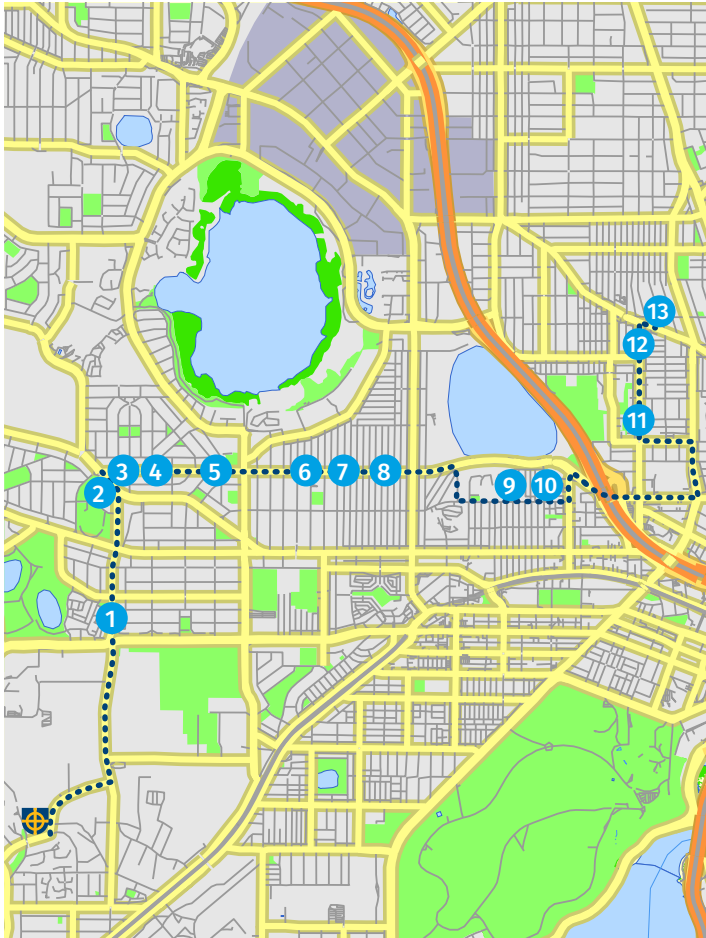

**T** = Transperth Bus Stop Number

Tickets \$2.50 each way from main administration reception, Mooro Dve.

Stops on the maps are indicative only. Please refer to the stop descriptions for precise locations.

# EASTERN ROUTE PM

Via Mt Claremont, Floreat, Churchlands, Wembley, West Leederville

**AFTERNOON** Current at July 2022

<b>3:30</b>	START	<b>John XXIII Bus Stand 2,</b> John XXIII Ave, Mt Claremont
<b>3:37</b>	STOP 1	<b>T 17418, Brookdale St</b> after Humanity Ave
<b>3:39</b>	STOP 2	<b>T 17425, The Boulevard</b> outside Mclean Park
<b>3:41</b>	STOP 3	<b>Grantham St</b> Outside Newman Junior College
<b>3:42</b>	STOP 4	<b>T 17459, Grantham St</b> after Kenmore Cres
<b>3:43</b>	STOP 5	<b>T 17461, Grantham St</b> after Crosby St
<b>3:44</b>	STOP 6	<b>T 17463, Grantham St</b> after Shapcott Ln
<b>3:46</b>	STOP 7	<b>T 17465, Grantham St</b> after Humphreys Ln
<b>3:47</b>	STOP 8	<b>T 17467, Grantham St</b> after McKenzie St
<b>3:49</b>	STOP 9	Roadside 48 <b>Ruislip St,</b> West Leederville
<b>3:50</b>	STOP 10	Roadside <b>Ruislip St,</b> after Northwood St
<b>4:00</b>	STOP 11	<b>T 12679, Oxford St</b> after Bourke St
<b>4:02</b>	STOP 11	<b>T 12682, Oxford St</b> near Wilberforce St
<b>4:05</b>	STOP 12	<b>T 12583, Scarborough Beach Rd</b> near Axford Park