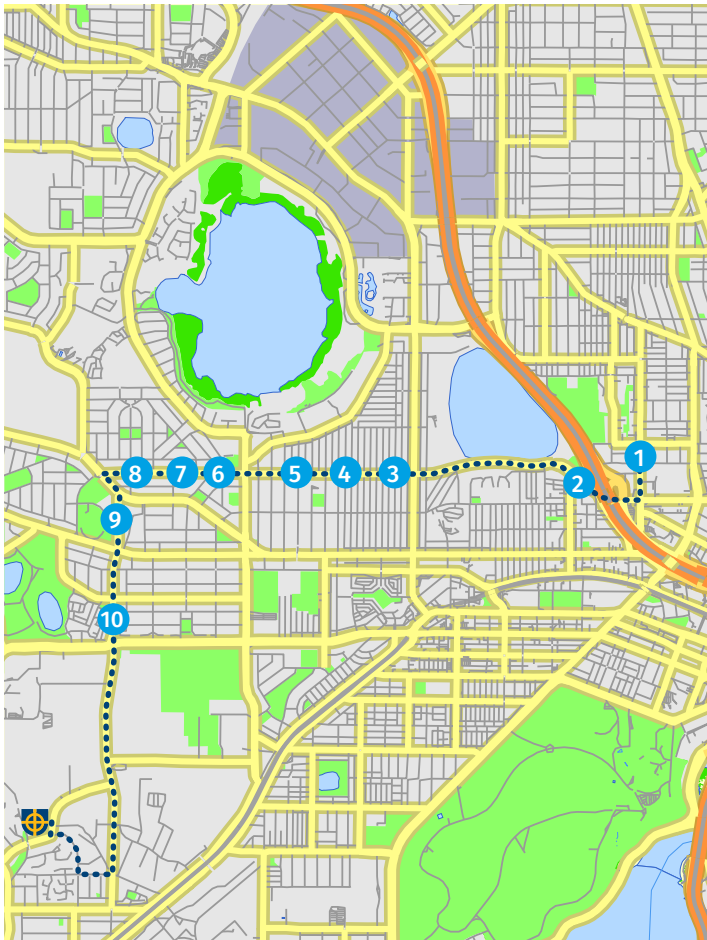

**T** = Transperth Bus Stop Number

Tickets \$2.50 each way from main administration reception, Mooro Dve.

Stops on the maps are indicative only. Please refer to the stop descriptions for precise locations.

# EASTERN ROUTE AM

Via Mt Claremont, Floreat, Churchlands, Wembley, West Leederville

**MORNING** Current at July 2022

<b>7:45</b>	STOP 1	<b>T</b> 12674, <b>Oxford St</b> after Bourke St, Leederville
<b>7:50</b>	STOP 2	Bus Shelter, <b>Lake Monger Dve</b> before Kimberley St. West Leederville
<b>7:53</b>	STOP 3	<b>T</b> 17449, <b>Grantham St</b> after Quilty St
<b>7:54</b>	STOP 4	<b>T</b> 17451, <b>Grantham St</b> after Edeson Ln
<b>7:56</b>	STOP 5	<b>T</b> 17454, <b>Grantham St</b> after Marlow St
<b>7:57</b>	STOP 6	<b>T</b> 17455, <b>Grantham St</b> after Selby St
<b>7:58</b>	STOP 7	<b>T</b> 17457, <b>Grantham St</b> after Berkeley Cres
<b>7:59</b>	STOP 8	129 <b>Grantham St</b> after Kenmore Cres
<b>8:01</b>	STOP 9	<b>T</b> 17421, <b>Howtree Pl</b> outside Floreat Forum
<b>8:03</b>	STOP 10	<b>T</b> 17417, <b>Brookdale St</b> after Alderbury St
<b>8:10</b>	END	<b>John XXIII Bus Bays,</b> John XXIII Ave, Mt Claremont