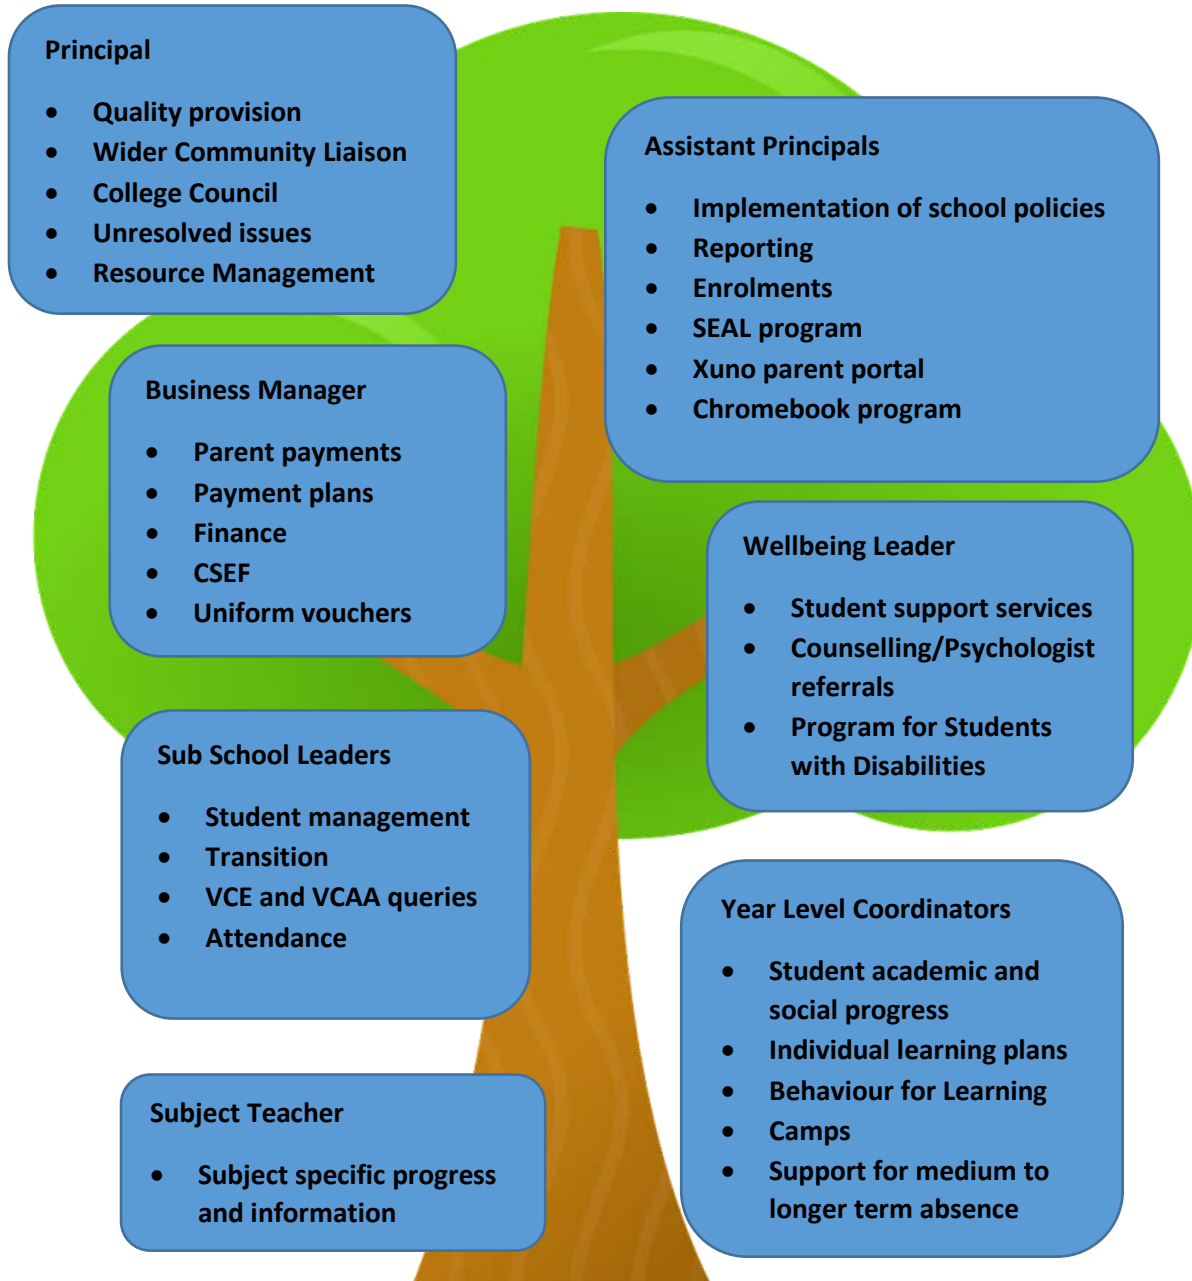

Communication Tree

At GEC we welcome your contact via phone, email or in person. The communication tree will help inform you as to the best person to contact regarding your queries. The General Office will direct your call or email to the most appropriate person. We aim to respond to your communication within 48 hours.

Remember our school absence line on 95714178.

Phone: 95717838 Email: glen.eira.co@edumail.vic.gov.au

Sheereen Kindler – Principal Nick Hamer-Smith/Aaron Petersen – Assistant Principals

Junior Sub School Leader – Ryannan Mathieson Senior Sub School Leader – Jeff Micallef

Business Manager – Gabrielle Darvell Wellbeing Leader – Jenny Sanchez