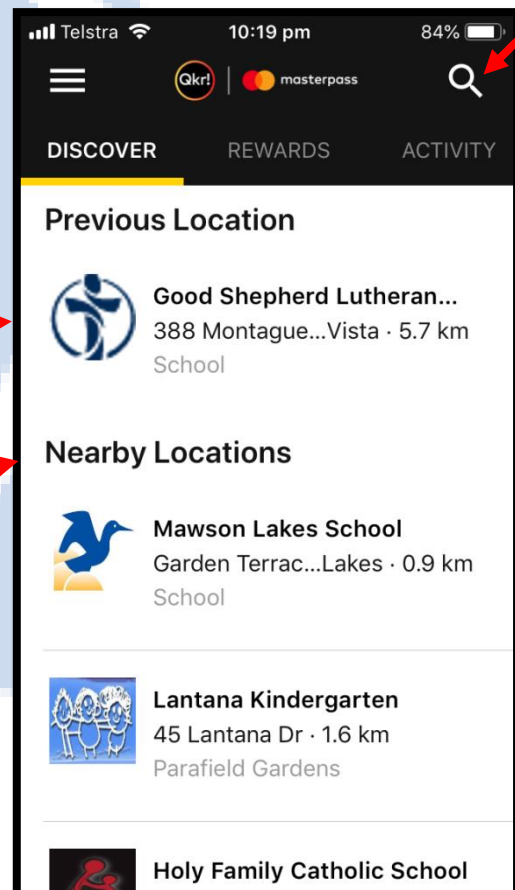

Good Shepherd

Lutheran School | Para Vista

What is Qkr!

Qkr! with MasterPass by MasterCard is the secure and easy way to order and pay for school items, giving you the flexibility to place orders at a time and place that suits you. Qkr! accepts all debit/credit cards to offer you a wide variety of payment choice. The Qkr! with MasterPass app is free and easy to use.

Step 1: Download Qkr!

Step 2: Register

Select your country as "Australia" and follow the steps to register.

Step 3: Find our school

Search for our school name

If you're within 10 Kms of the school, you can select our school from "Nearby Locations"

Click our school

Step 4: Register your Student/s

When first accessing our school, you will be prompted to add student/s profile for your child/children. This allows you to make orders and payments for them.