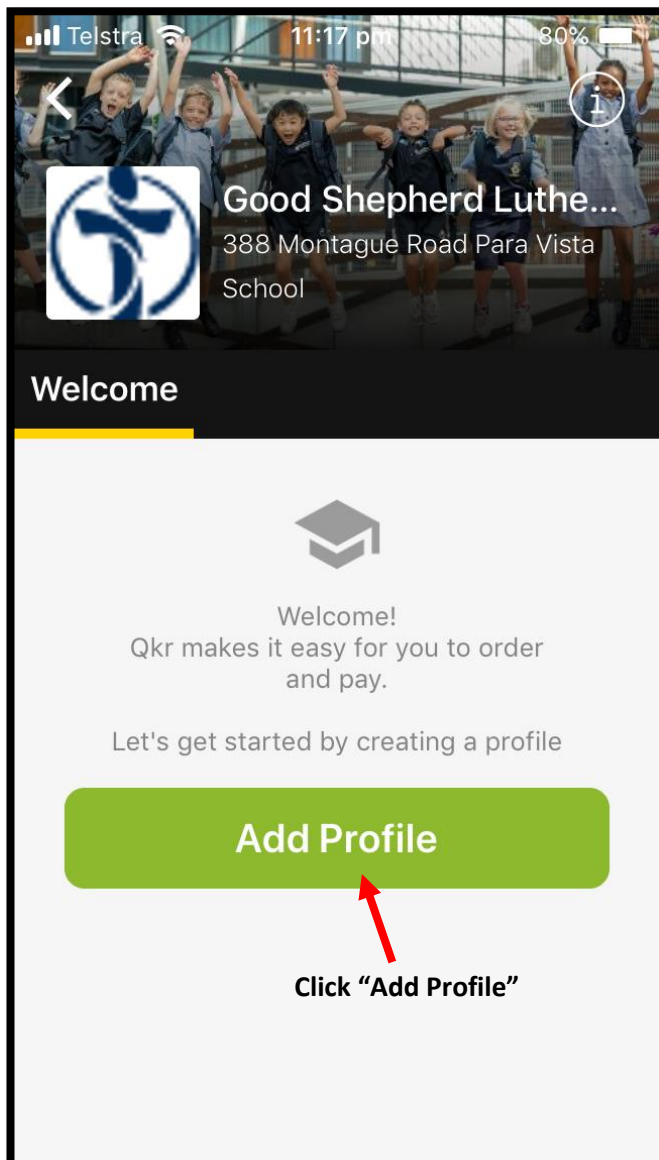

Good Shepherd

Lutheran School | Para Vista

What is Qkr!

Qkr! with MasterPass by MasterCard is the secure and easy way to order and pay for school items, giving you the flexibility to place orders at a time and place that suits you. Qkr! accepts all debit/credit cards to offer you a wide variety of payment choice. The Qkr! with MasterPass app is free and easy to use.

Step 1: Download Qkr!

Step 2: Register

Select your country as "Australia" and follow the steps to register.

Step 3: Find our school

Search for our school name

If you're within 10 Kms of the school, you can select our school from "Nearby Locations"

Click our school

Step 4: Register your Student/s

When first accessing our school, you will be prompted to add student/s profile for your child/children. This allows you to make orders and payments for them.