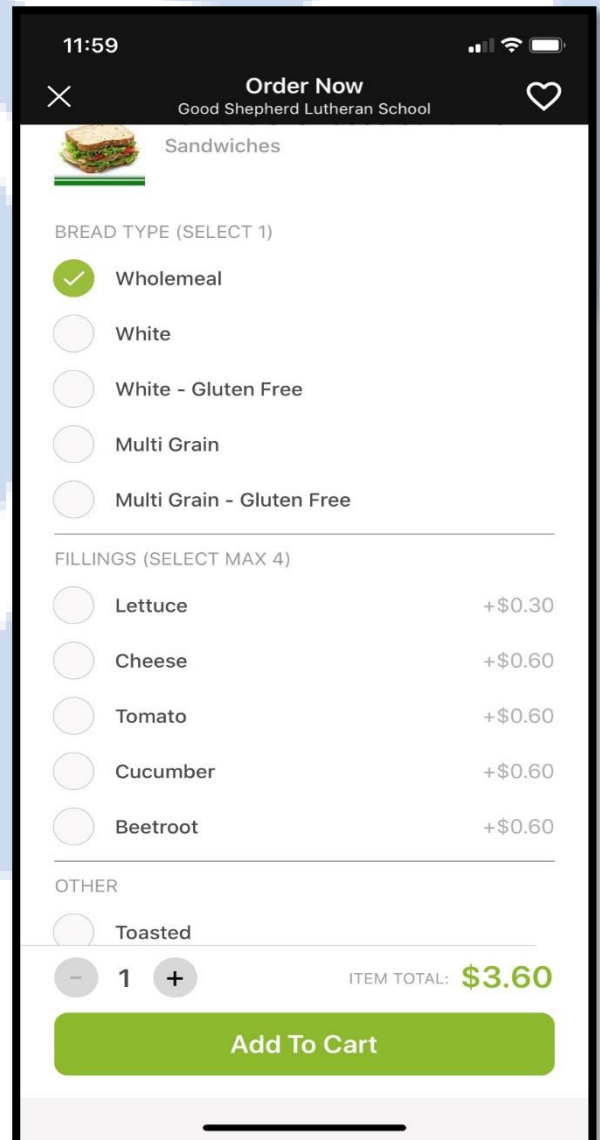

Add Profile

First Name Middle Name

Family Name

Gender

Year

Class

By adding profile information above you consent to the collection and processing of this data by this merchant and you confirm you have authorization to disclose the information within this profile to any third party authorized

Fill in the blanks
And click "Add Profile" button

Your child profile will appear like this

Manage each child detail under "Profiles"

Step 5: Order Placement for Canteen and Uniform Shop

To place your canteen order please go to main "Menu" then select "Menu Item"

Select the day to receive the order. Lunch orders to be placed by 8.45 am.

Select the item you want to order

"Checkout"

Select "Bred Type" and "Extra Filling"

"Add To Cart"

Sauce & Extras **Sandwiches** Salads