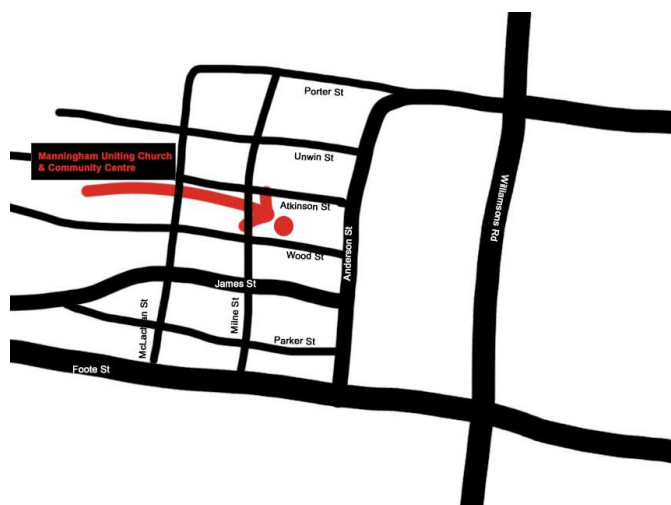

905 To and from the city, through Templestowe and Bulleen.

280 Manningham Loop, connects to Doncaster Shopping Centre

1300 003 224

info@each.com.au each.com.au

facebook.com/eachsch twitter.com/eachsch

Manningham
Uniting Church

each

MANNINGHAM

Come hang out with us!

Need somewhere to go after school? Come hang with the team from Manningham Youth Services!

Every Wednesday throughout **Term 3** we will be running a drop in space for young people aged 12-17 at Manningham Uniting Church & Community Centre **from 2pm-6pm**.

There is space for you to study, do homework, play games or just hang out with your friends.

When: Every Wednesday during Term 3, 2pm-6pm.

Where: Manningham Uniting Church & Community Centre, 109 Wood St, Templestowe

905 To and from the city, through Templestowe and Bulleen.

280 Manningham Loop, connects to Doncaster Shopping Centre

☎ 1300 003 224

✉ info@each.com.au 🌐 each.com.au

📘 facebook.com/eachsch 🐦 twitter.com/eachsch