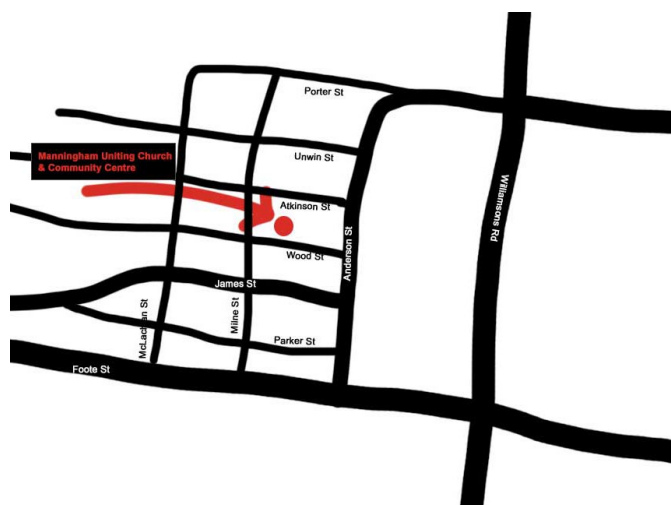

Come hang out with us!

Need somewhere to go after school? Come hang with the team from Manningham Youth Services!

Every Wednesday throughout **Term 3** we will be running a drop in space for young people aged 12-17 at Manningham Uniting Church & Community Centre **from 2pm-6pm**.

There is space for you to study, do homework, play games or just hang out with your friends.

When: Every Wednesday during Term 3, 2pm-6pm.

Where: Manningham Uniting Church & Community Centre, 109 Wood St, Templestowe

905 To and from the city, through Templestowe and Bulleen.

280 Manningham Loop, connects to Doncaster Shopping Centre

1300 003 224

info@each.com.au each.com.au

facebook.com/eachsch twitter.com/eachsch

Manningham
Uniting Church

905 To and from the city, through Templestowe and Bulleen.

280 Manningham Loop, connects to Doncaster Shopping Centre

☎ 1300 003 224

✉ info@each.com.au 🌐 each.com.au

📘 facebook.com/eachsch 🐦 twitter.com/eachsch