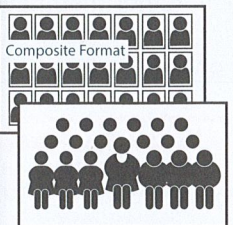

53x74mm

29x41mm

package includes high res digital portrait image

**\$5.40**  
per week  
**LATITUDE PAY**

**C**  
**PACK**  
REGULAR

## REGULAR PACKAGE \$51.00

Your school has chosen either the composite, traditional or virtual group format for your packages

126x176mm

53x74mm

29x41mm

package includes high res digital portrait image

**\$5.10**  
per week  
**LATITUDE PAY**

## BASIC PACKAGE \$48.00

Your school has chosen either the composite, traditional or virtual group format for your packages

126x176mm

29x41mm

53x74mm

package includes high res digital portrait image

**\$4.80**  
per week  
**LATITUDE PAY**