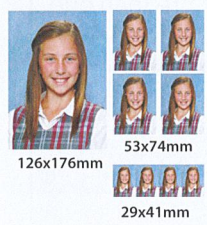

## REGULAR PACKAGE \$51.00

Your school has chosen either the composite, traditional or virtual group format for your packages

126x176mm

53x74mm

29x41mm

package includes high res digital portrait image

**\$5.10**  
per week  
**LATITUDE PAY**

## BASIC PACKAGE \$48.00

Your school has chosen either the composite, traditional or virtual group format for your packages

126x176mm

29x41mm

53x74mm

package includes high res digital portrait image

**\$4.80**  
per week  
**LATITUDE PAY**

## E - PORTRAIT ONLY \$31

126x176mm

53x74mm

29x41mm

package includes high res digital portrait image

**\$3.10**  
per week  
**LATITUDE PAY**