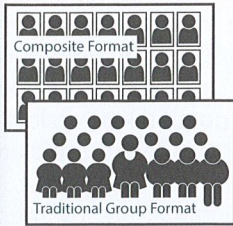

# INDIVIDUAL PHOTO PACKAGE

**A**  
**PACK**  
DELUXE

## DELUXE PACKAGE \$59.00

Your school has chosen either the composite, traditional or virtual group format for your packages

Perfect for 10x8" Frames

126x176mm

82x127mm

38x135mm

38x63mm

63x87mm

53x74mm

29x41mm

**\$5.90**  
per week  
**LATITUDE PAY**

**48 Personalised Stickers**

package includes high res digital portrait image

**B**  
**PACK**  
VALUE