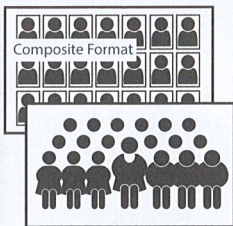

## DELUXE PACKAGE \$59.00

Your school has chosen either the composite, traditional or virtual group format for your packages

Perfect for 10x8" Frames

126x176mm

82x127mm

38x135mm

38x63mm

63x87mm

53x74mm

29x41mm

**\$5.90**  
per week  
**LATITUDE PAY**

**48 Personalised Stickers**

package includes high res digital portrait image

**B**  
**PACK**  
VALUE

## VALUE PACKAGE \$54.00

Your school has chosen either the composite, traditional or virtual group format for your packages

Perfect for 10x8" Frames

126x176mm

82x127mm

38x135mm

38x63mm

63x87mm

53x74mm

29x41mm

package includes high res digital portrait image

**\$5.40**  
per week  
**LATITUDE PAY**

**C**  
**PACK**  
REGULAR