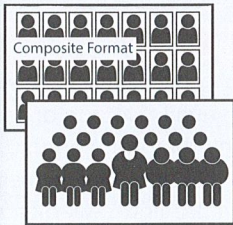

53x74mm

29x41mm

**\$5.90**  
per week  
**LATITUDE PAY**

**48 Personalised Stickers**

package includes high res digital portrait image

**B**  
**PACK**  
VALUE

## VALUE PACKAGE \$54.00

Your school has chosen either the composite, traditional or virtual group format for your packages

Perfect for 10x8" Frames

126x176mm

82x127mm

38x135mm

38x63mm

63x87mm

53x74mm

29x41mm

package includes high res digital portrait image

**\$5.40**  
per week  
**LATITUDE PAY**

**C**  
**PACK**  
REGULAR

## REGULAR PACKAGE \$51.00

Your school has chosen either the composite, traditional or virtual group format for your packages

126x176mm

53x74mm

29x41mm

package includes high res digital portrait image

**\$5.10**  
per week  
**LATITUDE PAY**