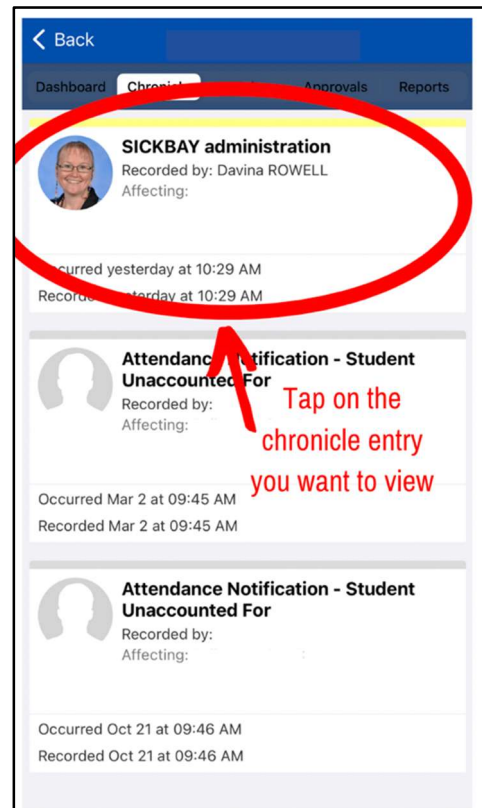

Kismet Park Primary School

Building the Foundations for Success and Happiness

How to view your child's Sick Bay Chronicles in your COMPASS app'

STEP 1: Click on the students image.

STEP 2: Click on the Chronicle Tab.

Kismet Park Primary School

Building the Foundations for Success and Happiness

STEP 3: Tap on the SICKBAY administration chronicle entry that you want to view.

STEP 4: Relevant details of the sick bay visit / more information will be displayed.