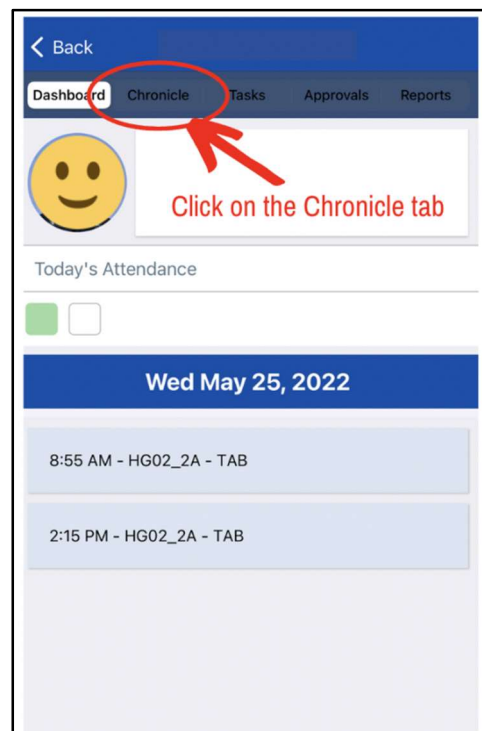

Kismet Park Primary School

Building the Foundations for Success and Happiness

How to view your child's Sick Bay Chronicles in your COMPASS app'

STEP 1: Click on the students image.

STEP 2: Click on the Chronicle Tab.

Kismet Park Primary School

Building the Foundations for Success and Happiness

STEP 3: Tap on the SICKBAY administration chronicle entry that you want to view.

STEP 4: Relevant details of the sick bay visit / more information will be displayed.