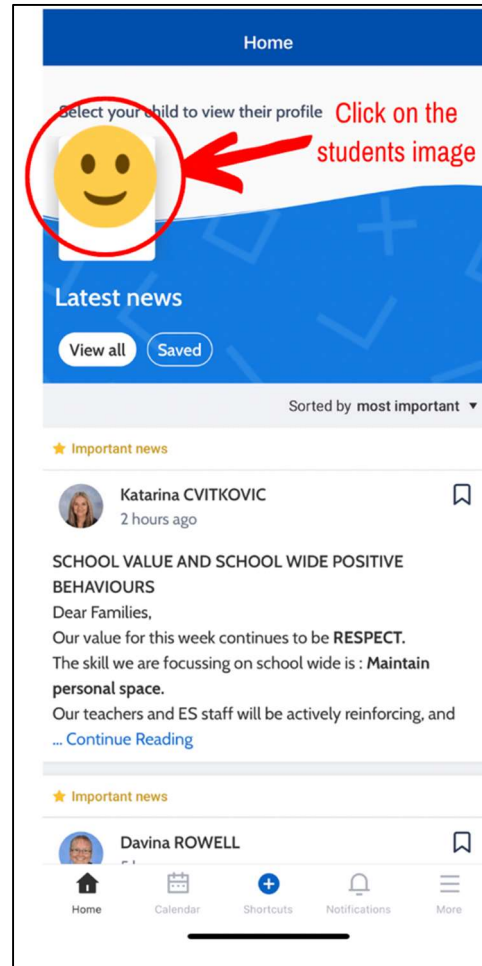

Kismet Park Primary School

Building the Foundations for Success and Happiness

How to view your child's Sick Bay Chronicles in your COMPASS app'

STEP 1: Click on the students image.

STEP 2: Click on the Chronicle Tab.

Kismet Park Primary School

Building the Foundations for Success and Happiness

STEP 3: Tap on the SICKBAY administration chronicle entry that you want to view.

STEP 4: Relevant details of the sick bay visit / more information will be displayed.