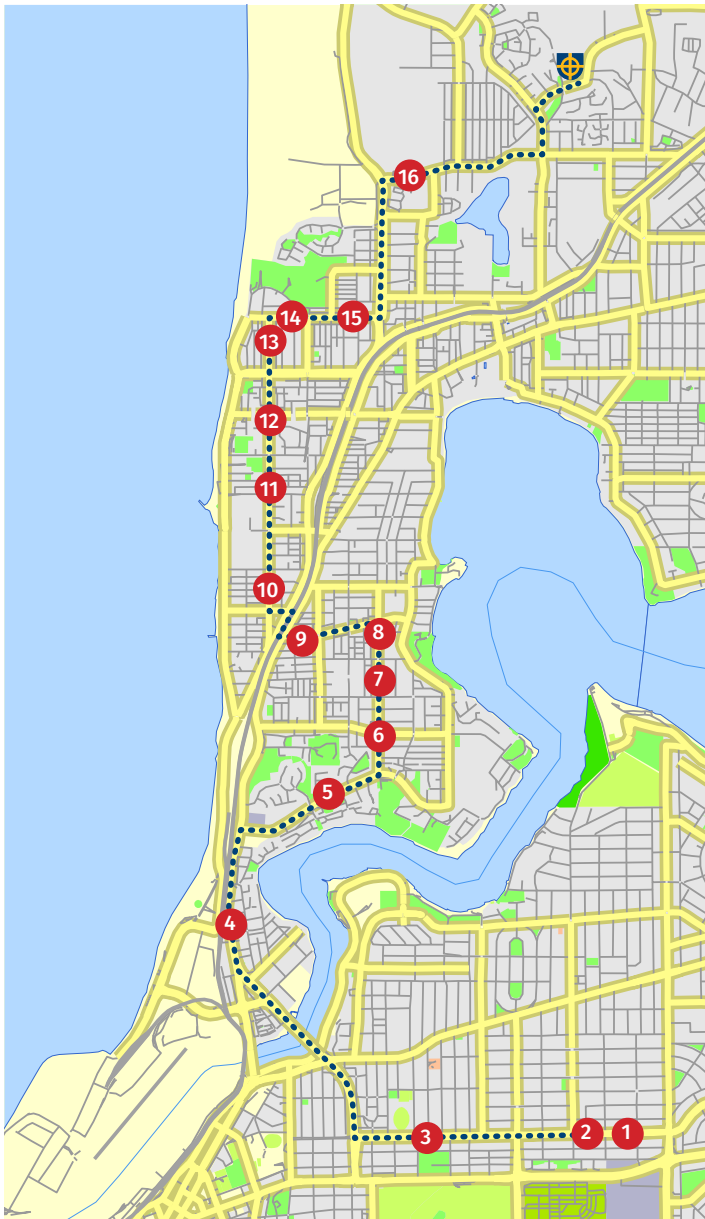

SOUTHERN ROUTE AM

Via Mt Claremont, Claremont, Swanbourne, Cottesloe, Peppermint Grove, Mosman Park, North Fremantle, East Fremantle, Palmyra

MORNING Current at February 2022

7:27	STOP 1	T 10740, Marmion St after Justinian St, Palmyra
7:28	STOP 2	T 10741, Marmion St after Baal St, Palmyra
7:33	STOP 3	T 10745, Marmion St after Wilkinson St
7:40	STOP 4	T 10345, Stirling Hwy, North Fremantle Train Station
7:44	STOP 5	McCabe St near Hutchinson Ave roundabout
7:46	STOP 6	T 19634, Palmerston St before Rhodes Pl
7:47	STOP 7	T 19635, Palmerston St after Lochee St
7:48	STOP 8	T 19630, Palmerston St after Memorial Dve
7:50	STOP 9	30 Glyde St before Ecclesborne St
7:52	STOP 10	Outside 27 Broome St
7:54	STOP 11	T 19592, Broome St after Jarrad St
7:56	STOP 12	Broome St after Napier St, outside tennis courts
7:57	STOP 13	T 19595, Broome St before Hawkstone St
7:58	STOP 14	T 19556, North St after Broome St
8:00	STOP 15	T 19559, North St after Griver St
8:05	STOP 16	T 19502, Alfred Rd after Mayfair St
8:10	END	John XXIII Bus Port, Mt Claremont

T = Transperth Bus Stop Number

Tickets $2.50 each way from main administration reception, Mooro Dve.

Stops on the maps are indicative only. Please refer to the stop descriptions for precise locations.