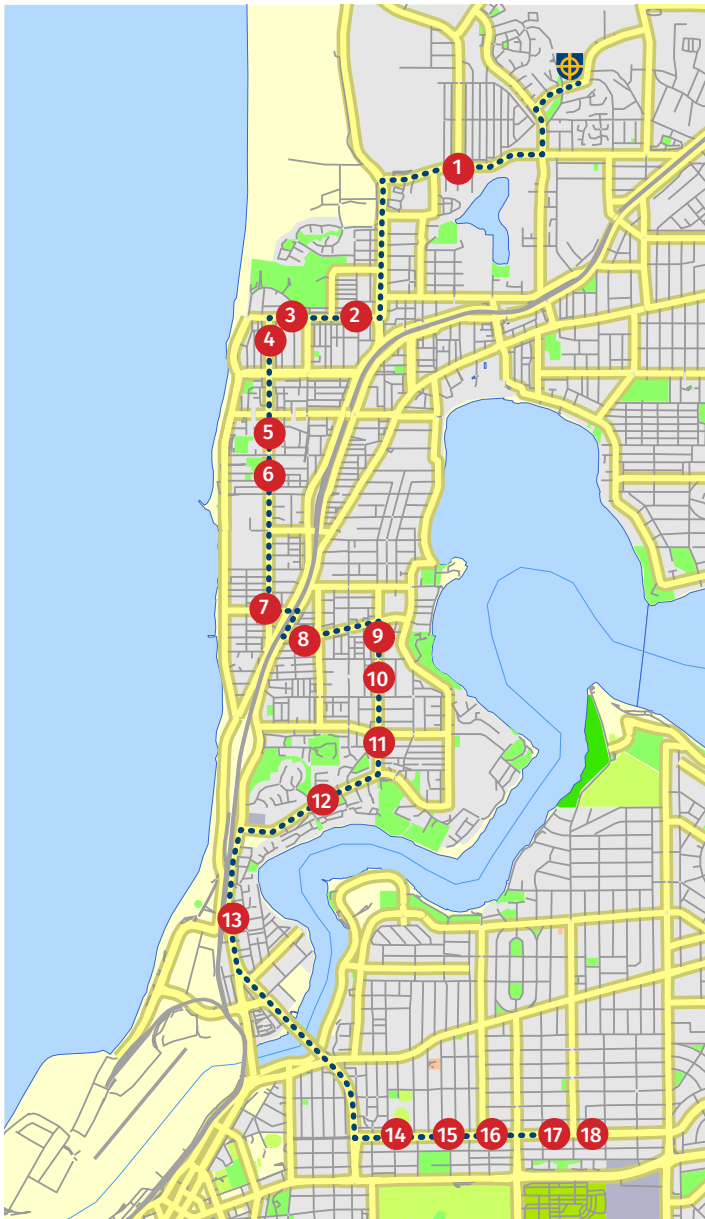

SOUTHERN ROUTE PM

Via Mt Claremont, Claremont, Swanbourne, Cottesloe, Peppermint Grove, Mosman Park, North Fremantle, East Fremantle, Palmyra

AFTERNOON Current at February 2022

3:30	START	John XXIII Bus Port, Mt Claremont
3:40	STOP 1	T 19501, Alfred Rd before Narla Rd
3:44	STOP 2	T 19553, North St before Federal St
3:45	STOP 3	T 19555, North St before Broome St
3:46	STOP 4	T 19583, Broome St before Hawkstone St
3:47	STOP 5	Outside 128 Broome St
3:48	STOP 6	T 19585, Broome St before Jarrad St
3:49	STOP 7	Outside 16 Broome St
3:55	STOP 8	Outside 9 Glyde St
3:57	STOP 9	Outside 27 Palmerston St
3:58	STOP 10	T 19631, Palmerston St, Iona Presentation College
4:00	STOP 11	Outside 99 Palmerston St after Rudwick St
4:03	STOP 12	T 19667, McCabe St before Hayes Tce
4:08	STOP 13	T 10423, Stirling Hwy, North Fremantle Train Station
4:13	STOP 14	T 10697, Marmion St after Moss St
4:15	STOP 15	T 10699, Marmion St after Fortescue St
4:17	STOP 16	T 10701, Marmion St after Petra St
4:19	STOP 17	T 10703, Marmion St after Adrian St
4:20	STOP 18	T 10704, Marmion St after McKimmie St

T = Transperth Bus Stop Number

Tickets $2.50 each way from main administration reception, Mooro Dve.

Stops on the maps are indicative only. Please refer to the stop descriptions for precise locations.