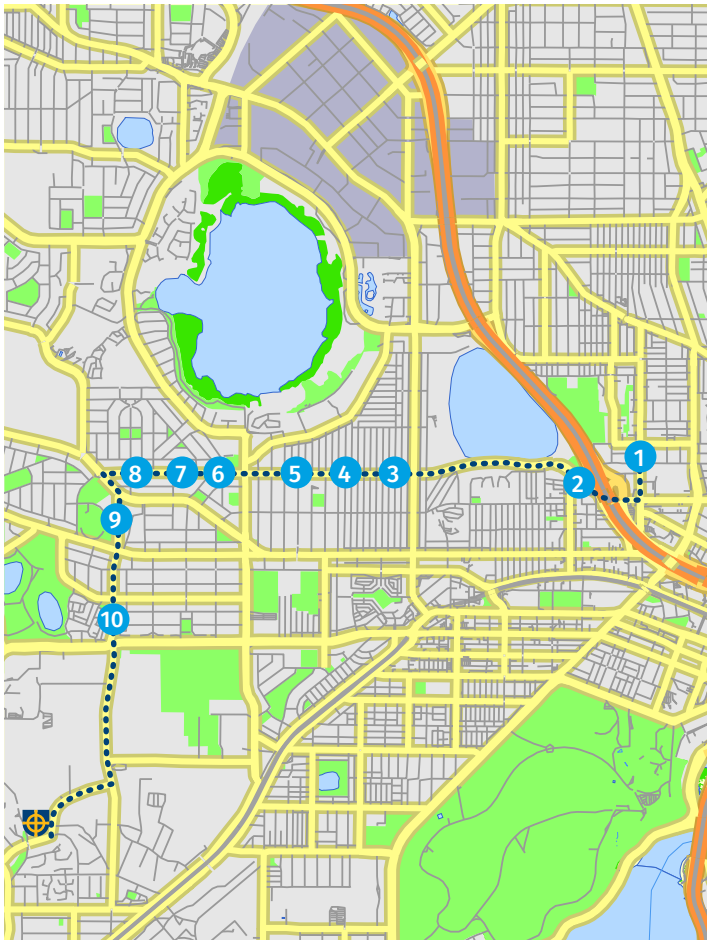

T = Transperth Bus Stop Number

Tickets \$2.50 each way from main administration reception, Mooro Dve.

Stops on the maps are indicative only. Please refer to the stop descriptions for precise locations.

EASTERN ROUTE AM

Via Mt Claremont, Floreat, Churchlands, Wembley, West Leederville

MORNING Current at February 2022

7:45	STOP 1	T 12674, Oxford St after Bourke St, Leederville
7:50	STOP 2	Bus Shelter, Lake Monger Dve before Kimberley St. West Leederville
7:53	STOP 3	T 17449, Grantham St after Quilty St
7:54	STOP 4	T 17451, Grantham St after Edeson Ln
7:56	STOP 5	T 17454, Grantham St after Marlow St
7:57	STOP 6	T 17455, Grantham St after Selby St
7:58	STOP 7	T 17457, Grantham St after Berkeley Cres
7:59	STOP 8	129 Grantham St after Kenmore Cres
8:01	STOP 9	T 17421, Howtree Pl outside Floreat Forum
8:03	STOP 10	T 17417, Brookdale St after Alderbury St
8:10	END	John XXIII Bus Port, Mt Claremont

T = Transperth Bus Stop Number

Tickets \$2.50 each way from main administration reception, Mooro Dve.

Stops on the maps are indicative only. Please refer to the stop descriptions for precise locations.

EASTERN ROUTE PM

Via Mt Claremont, Floreat, Churchlands, Wembley, West Leederville

AFTERNOON Current at February 2022

3:30	START	John XXIII Bus Port, Mt Claremont
3:37	STOP 1	T 17418, Brookdale St after Humanity Ave
3:39	STOP 2	T 17425, The Boulevard outside Mclean Park
3:41	STOP 3	Grantham St Outside Newman Junior College
3:42	STOP 4	T 17459, Grantham St after Kenmore Cres
3:43	STOP 5	T 17461, Grantham St after Crosby St
3:44	STOP 6	T 17463, Grantham St after Shapcott Ln
3:46	STOP 7	T 17465, Grantham St after Humphreys Ln
3:47	STOP 8	T 17467, Grantham St after McKenzie St
3:50	STOP 9	Roadside 48 Ruislip St, West Leederville
3:47	STOP 10	Roadside Ruislip St, after Northwood St
4:00	STOP 11	T 12679, Oxford St after Bourke St
4:02	STOP 11	T 12682, Oxford St near Wilberforce St
4:05	STOP 12	T 12583, Scarborough Beach Rd near Axford Park