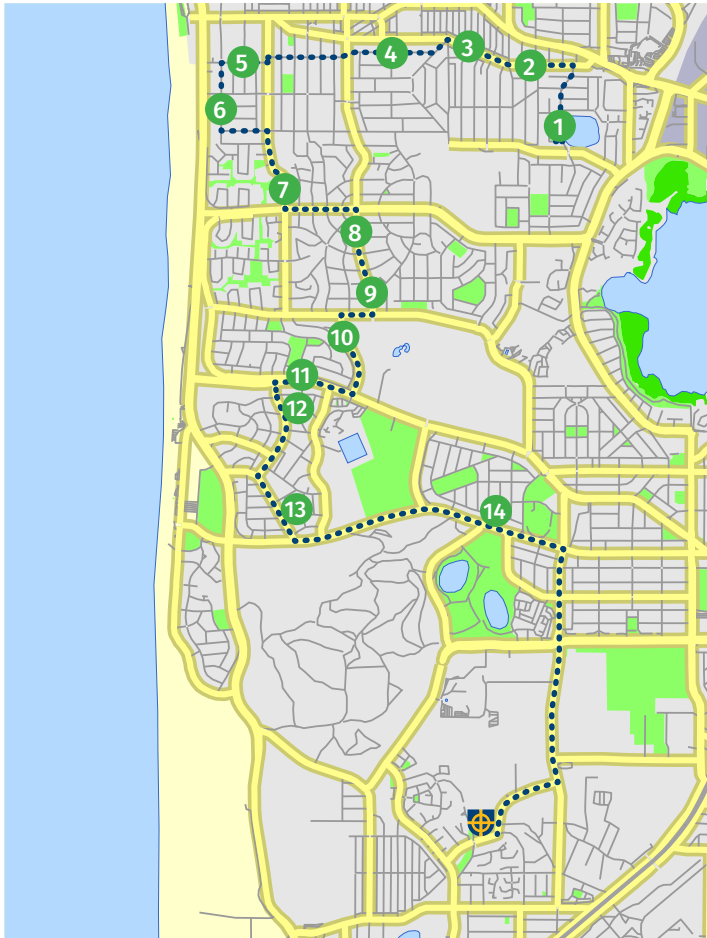

Some things to note:

If students have lost their SmartRider, or are yet to receive their card, they can simply provide their name and unique student code to the bus driver.

Existing Transperth funds are not transferrable to Horizons West. Families must upload funds via the Horizons West e-ticketing system for use on John XXIII College charter buses.

NORTHERN ROUTE AM

Via Mt Claremont, Floreat, City Beach, Wembley Downs, Scarborough, Doubleview, Woodlands

MORNING Current at February 2022

7:35	STOP 1	Roadside Birchwood Ave , after Tamarisk Way, Woodlands
7:37	STOP 2	223 Ewen St , Woodlands
7:38	STOP 3	T 19262, Ewen St , after Parramata Rd
7:40	STOP 4	T 19277, Millcrest St , Doubleview
7:43	STOP 5	39 Kay St , Scarborough
7:44	STOP 6	T 19305, Hastings St near Lions Club Reserve
7:46	STOP 7	62 Brompton Rd , City Beach
7:50	STOP 8	176 Weaponess Rd , Wembley Downs
7:52	STOP 9	244 Weaponess Rd
7:54	STOP 10	Durston Rd near Golf Course North Fence
7:57	STOP 11	T 17432, The Boulevard after Kateena Rd
7:59	STOP 12	T 19380, Templetonia Cres corner Hisperia Ave, City Beach
8:01	STOP 13	T 26200, Marapana Rd after Palana Rd
8:05	STOP 14	T 12760, Oceanic Dve at Louth Rd
8:10	END	John XXIII Bus Port , Mt Claremont

T = Transperth Bus Stop Number

Tickets \$2.50 each way from main administration reception, Mooro Dve.

Stops on the maps are indicative only. Please refer to the stop descriptions for precise locations.

NORTHERN ROUTE PM

T = Transperth Bus Stop Number

Tickets \$2.50 each way from main administration reception, Mooro Dve.

Stops on the maps are indicative only. Please refer to the stop descriptions for precise locations.

EASTERN ROUTE AM