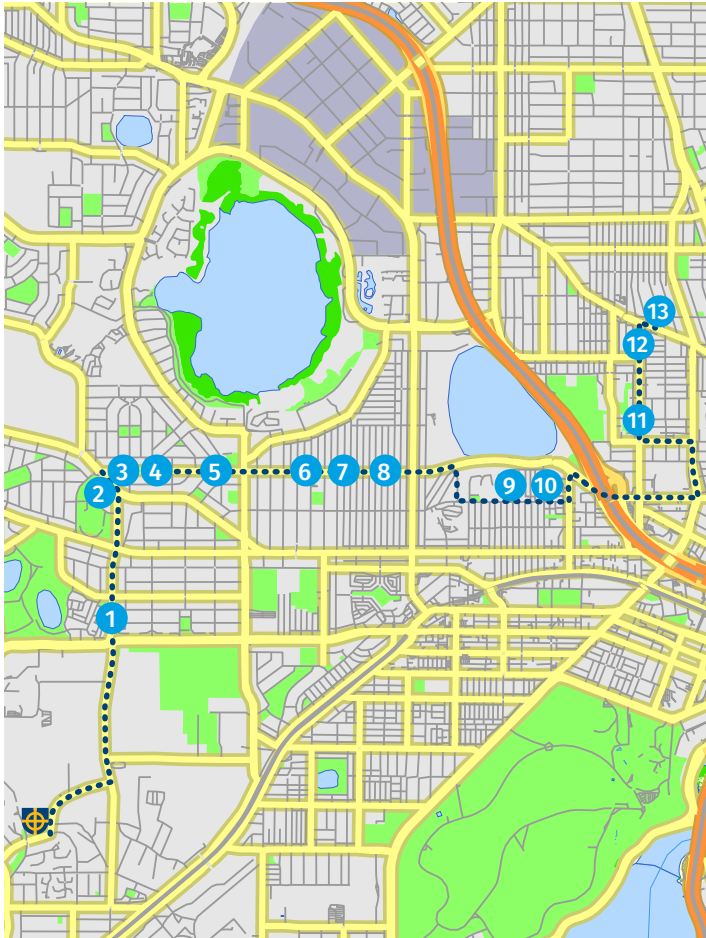

Via Mt Claremont, Floreat, Churchlands, Wembley, West Leederville

MORNING Current at February 2022

7:45	STOP 1	T 12674, Oxford St after Bourke St, Leederville
7:50	STOP 2	Bus Shelter, Lake Monger Dve before Kimberley St. West Leederville
7:53	STOP 3	T 17449, Grantham St after Quilty St
7:54	STOP 4	T 17451, Grantham St after Edeson Ln
7:56	STOP 5	T 17454, Grantham St after Marlow St
7:57	STOP 6	T 17455, Grantham St after Selby St
7:58	STOP 7	T 17457, Grantham St after Berkeley Cres
7:59	STOP 8	129 Grantham St after Kenmore Cres
8:01	STOP 9	T 17421, Howtree Pl outside Floreat Forum
8:03	STOP 10	T 17417, Brookdale St after Alderbury St
8:10	END	John XXIII Bus Port, Mt Claremont

T = Transperth Bus Stop Number

Tickets \$2.50 each way from main administration reception, Mooro Dve.

Stops on the maps are indicative only. Please refer to the stop descriptions for precise locations.

EASTERN ROUTE PM

Via Mt Claremont, Floreat, Churchlands, Wembley, West Leederville

AFTERNOON Current at February 2022

3:30	START	John XXIII Bus Port, Mt Claremont
3:37	STOP 1	T 17418, Brookdale St after Humanity Ave
3:39	STOP 2	T 17425, The Boulevard outside Mclean Park
3:41	STOP 3	Grantham St Outside Newman Junior College
3:42	STOP 4	T 17459, Grantham St after Kenmore Cres
3:43	STOP 5	T 17461, Grantham St after Crosby St
3:44	STOP 6	T 17463, Grantham St after Shapcott Ln
3:46	STOP 7	T 17465, Grantham St after Humphreys Ln
3:47	STOP 8	T 17467, Grantham St after McKenzie St
3:50	STOP 9	Roadside 48 Ruislip St, West Leederville
3:47	STOP 10	Roadside Ruislip St, after Northwood St
4:00	STOP 11	T 12679, Oxford St after Bourke St
4:02	STOP 11	T 12682, Oxford St near Wilberforce St
4:05	STOP 12	T 12583, Scarborough Beach Rd near Axford Park

T = Transperth Bus Stop Number

Tickets \$2.50 each way from main administration reception, Mooro Dve.

Stops on the maps are indicative only. Please refer to the stop descriptions for precise locations.

SOUTHERN ROUTE AM