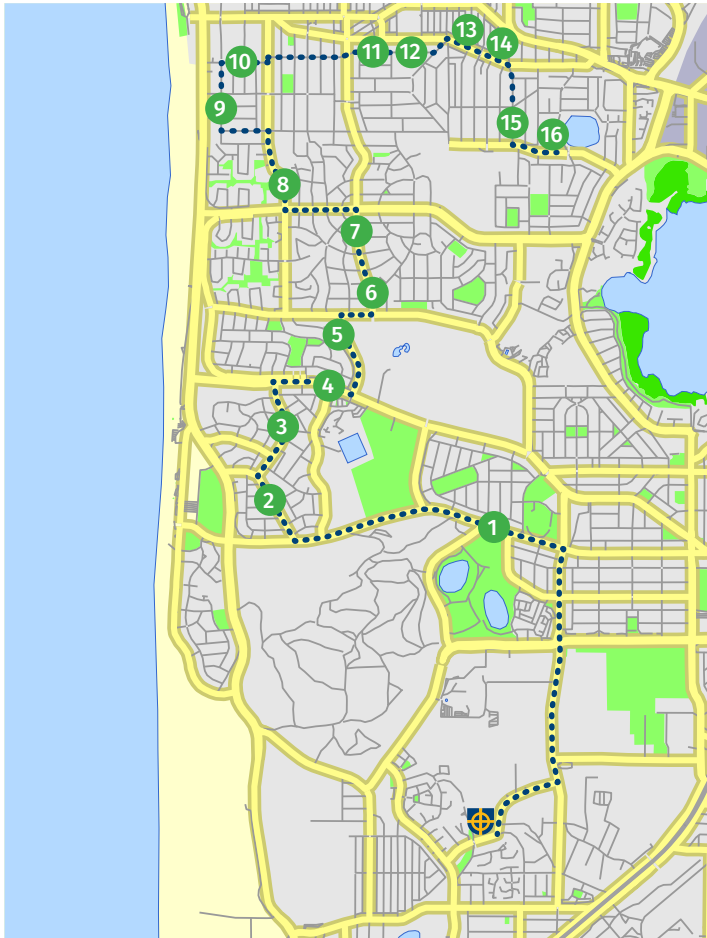

T = Transperth Bus Stop Number

Tickets \$2.50 each way from main administration reception, Mooro Dve.

Stops on the maps are indicative only. Please refer to the stop descriptions for precise locations.

NORTHERN ROUTE PM

Via Mt Claremont, Floreat, City Beach, Wembley Downs, Scarborough, Doubleview, Woodlands

AFTERNOON Current at February 2022

3:30	START	John XXIII Bus Port, Mt Claremont
3:35	STOP 1	T 12747, Oceanic Dve after Alderbury St, Floreat
3:37	STOP 2	T 27244, Marapana Rd after Marimba Cres, City Beach
3:39	STOP 3	T 19383, Templetonia Cres after Dilali Rd, City Beach
3:41	STOP 4	T 17433, The Boulevard, Boulevard Shopping Centre
3:43	STOP 5	Roadside Durston Rd , just before end of Empire Ave, Wembley Downs
3:44	STOP 6	243 Weaponess Rd , Wembley Downs
3:46	STOP 7	175 Weaponess Rd
3:49	STOP 8	Brompton Rd before Kilpa Crt, City Beach
3:50	STOP 9	T 26184, Hastings St after Cobb St, Scarborough
3:52	STOP 10	Vacant block, 36 Kay St , Scarborough
3:55	STOP 11	T 19278, Millcrest St after Weaponess Rd, Doubleview
3:56	STOP 12	T 19280, Millcrest St after Shearn Cres
3:58	STOP 13	T 19280, Ewen St after Auborough St
3:59	STOP 14	204 Ewen St , Doubleview
4:02	STOP 15	T 19068, Huntriss Rd before Williamstown Rd
4:04	STOP 16	T 19233, Rosewood Ave, Woodlands Shopping Centre

T = Transperth Bus Stop Number

Tickets \$2.50 each way from main administration reception, Mooro Dve.

Stops on the maps are indicative only. Please refer to the stop descriptions for precise locations.

EASTERN ROUTE AM