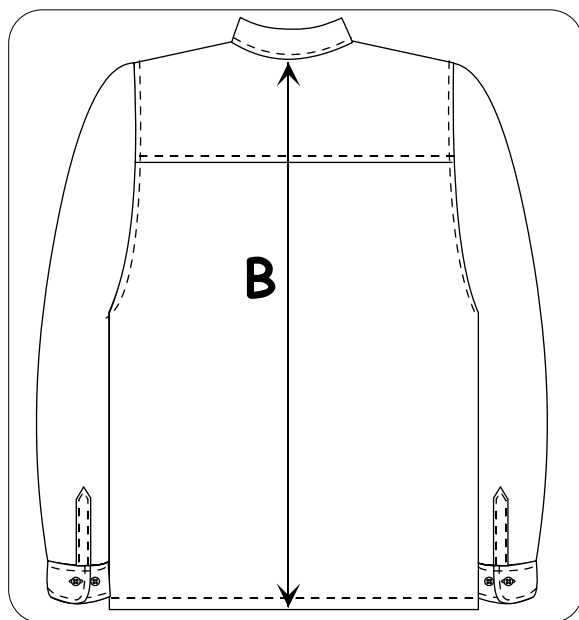

# STANDARD LONG SLEEVE SHIRT

## Colour/Call no.

White Twin Pack: ATSP010

Blue Twin Pack: ATSP014

Size	2	4	6	8	10	12	14	16	18	20	22	24	26	28	30
A. Chest Circ @2.5cm u/arm	71	76	81	86	91	96	101	106	111	116	121	126	131	136	141
B. C.B Length (neck-hem)	48	52	56	60	64	68	72	74	76	78	80	82	84	84	86
C. Overarm (crown-cuff)	36	40	44.5	49	52	55	57.5	59.5	61.5	63.5	66.5	67.5	68.5	69.5	70.5
Collar Circ	28.5	30	31	32.5	33.5	35	36	37.5	38.5	40	41	42.5	44	45	46.5