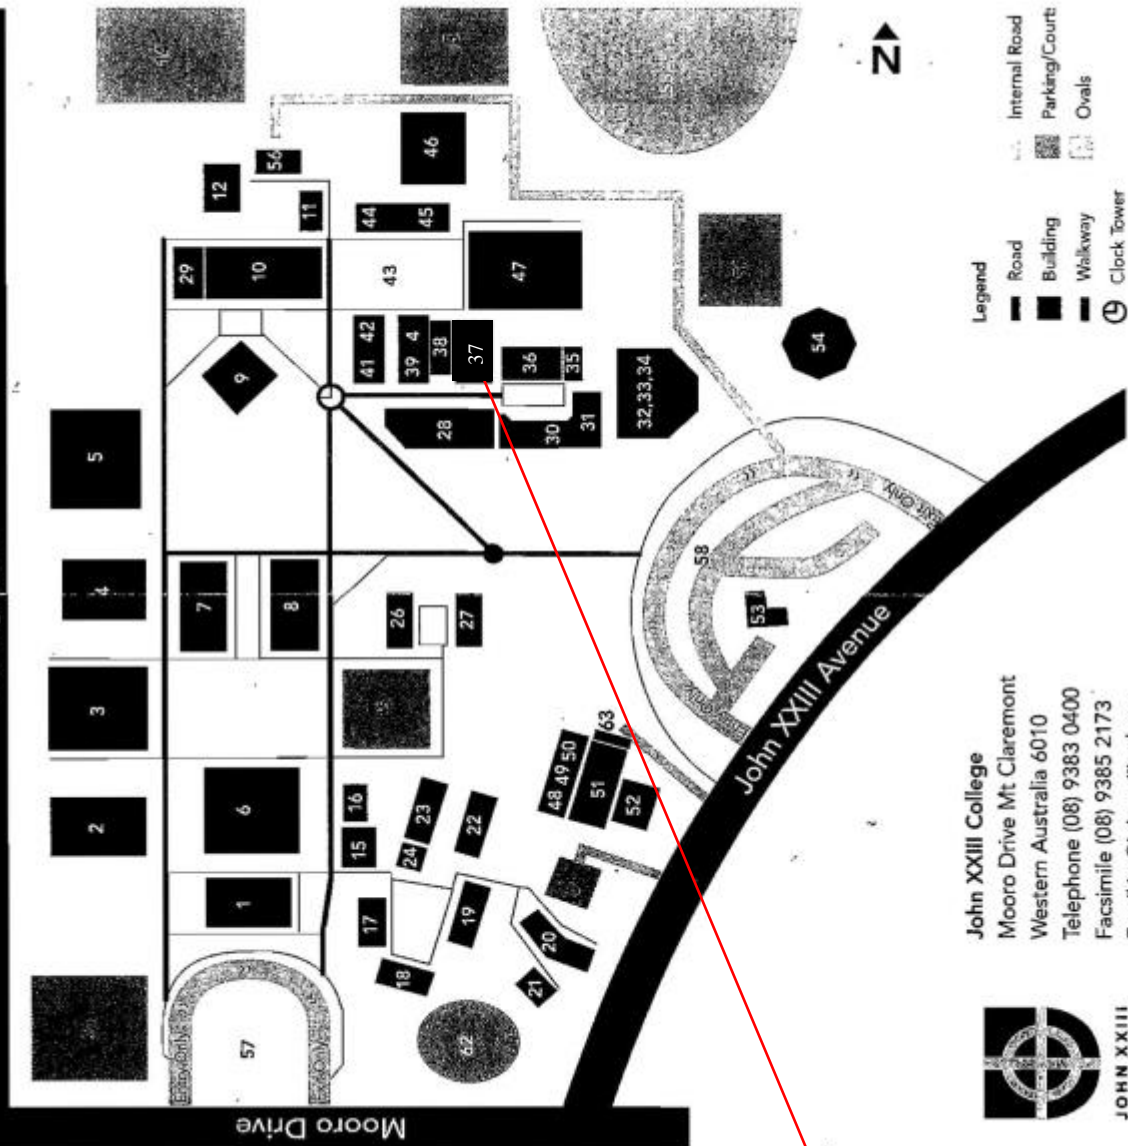

Heritage Lane

Legend

- Road
- Internal Road
- ▨ Parking/Court
- ▭ Building
- Walkway
- Clock Tower
- Ovals

John XXIII College
Mooro Drive Mt Claremont
Western Australia 6010
Telephone (08) 9383 0400
Facsimile (08) 9385 2173
Email jtc@johnxxiii.edu.au
Web www.johnxxiii.edu.au