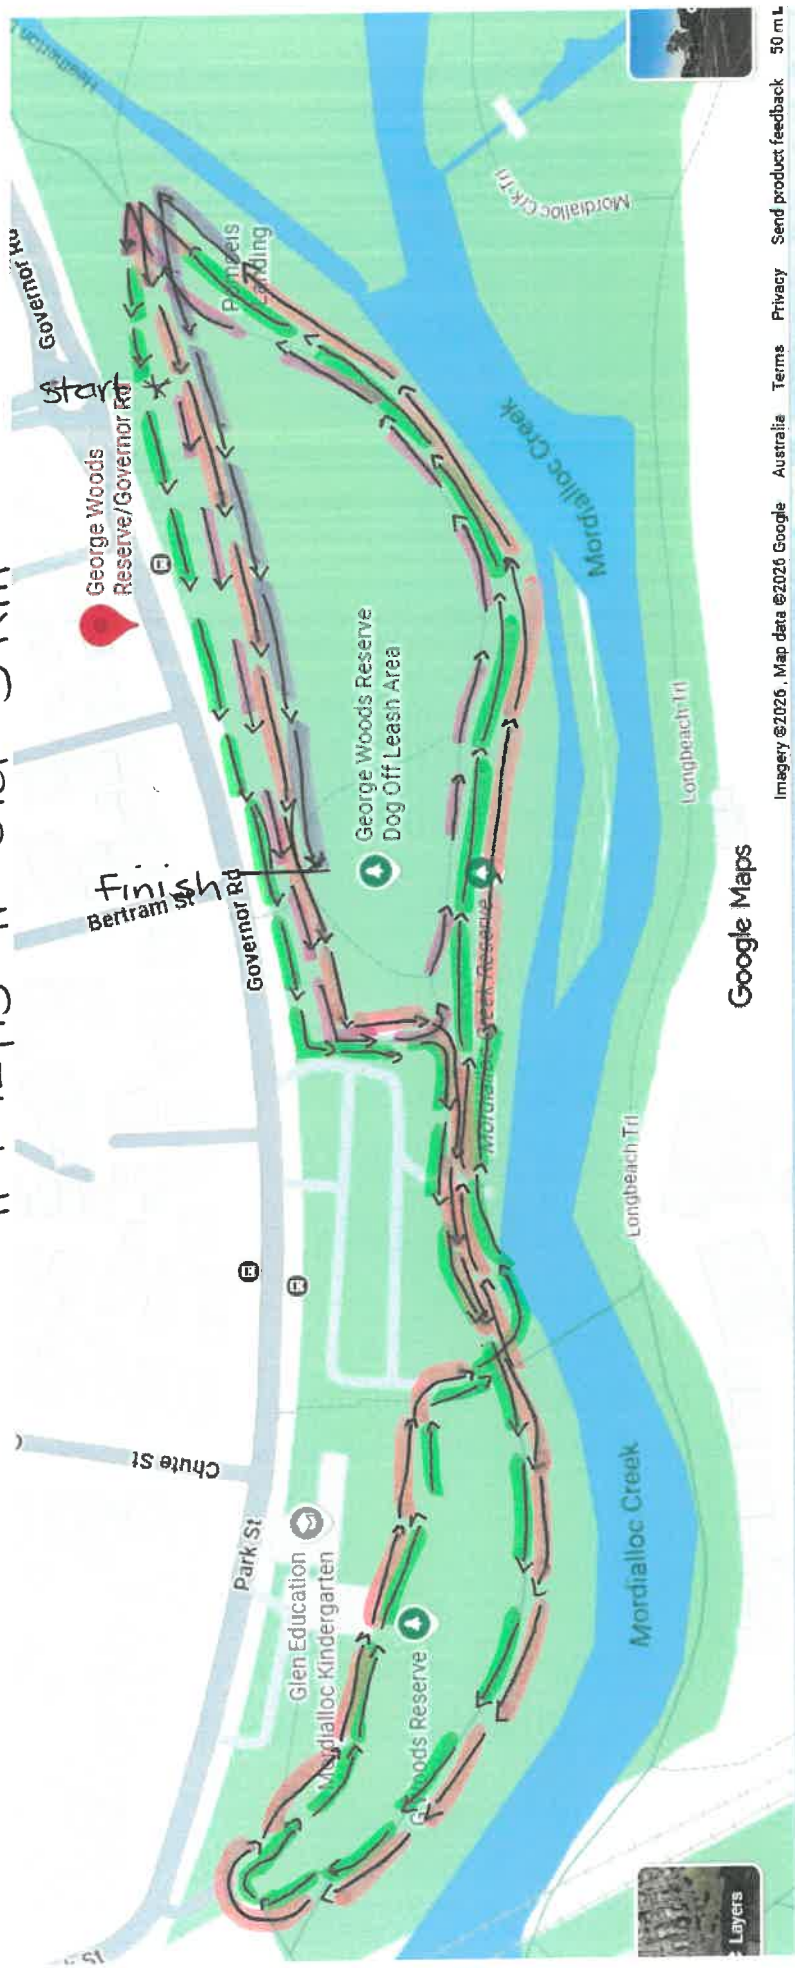

9/110 Yr old 2km

- lap 1
- lap 2
- lap 3

Google Maps

11 + 12 | 13 Yr Old 3KM

- Lap 1 (pink)
- Lap 2 (green)
- Lap 3 (orange)
- Lap 4 (purple)