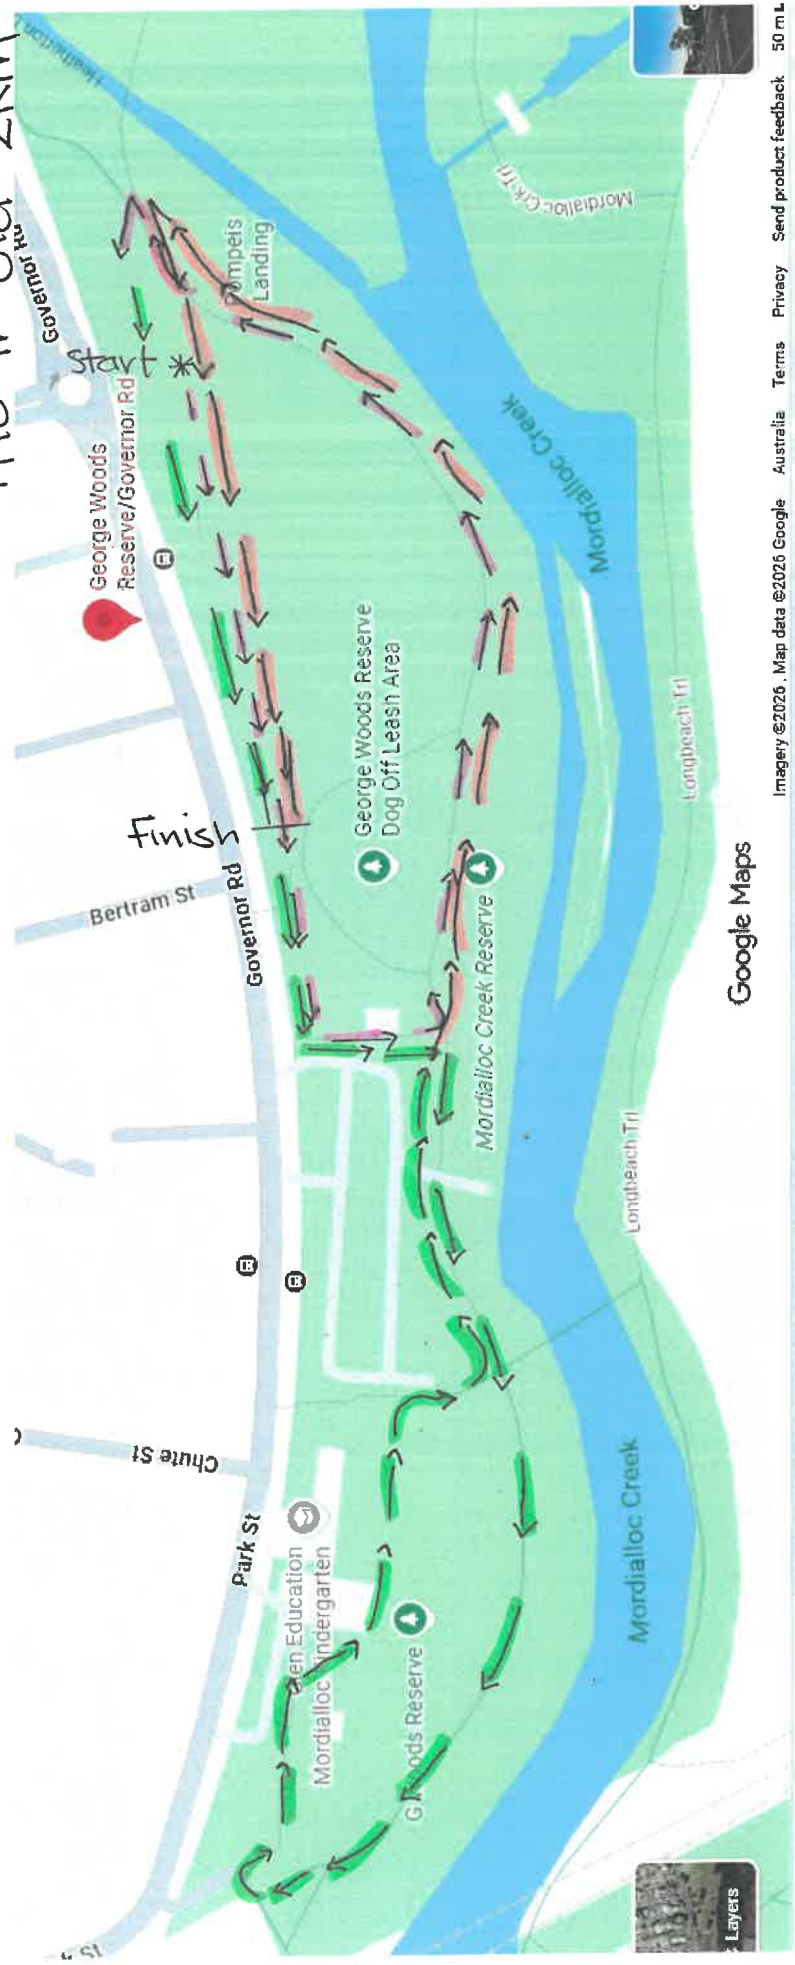

9/110 Yr old 2km

- lap 1
- lap 2
- lap 3

Google Maps

11 + 12 | 13 Yr Old 3KM

- Lap 1 (pink)
- Lap 2 (green)
- Lap 3 (orange)
- Lap 4 (purple)