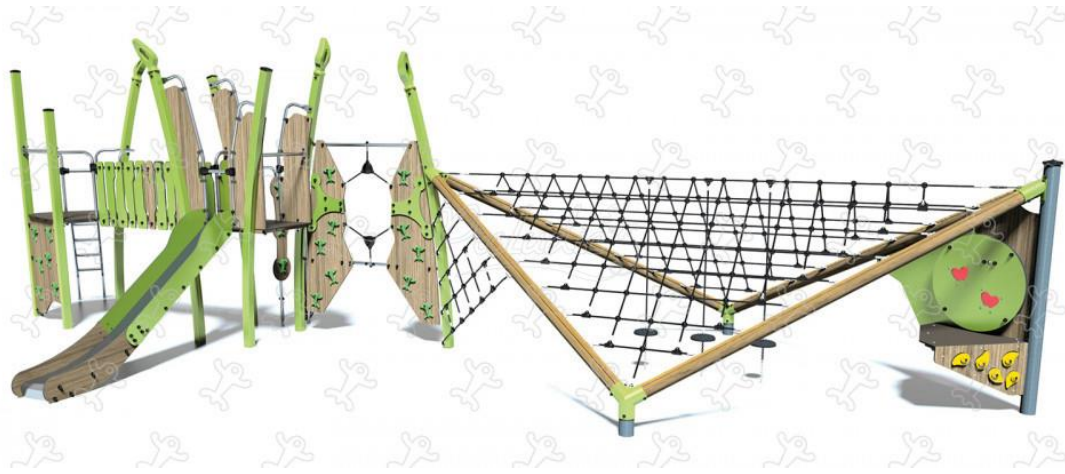

Japanese Space

Artist impression only, subject to change

Library Meeting Area

Library Collection and Work Space

Little Adventure Playground

- Colours**
- Powder Coat
Intensity Summer
Intensity Reef
 - Corrugated Sheet
Surfmist
 - Timber
Spotted Gum
 - HDPE Plastic
Blue/Yellow/Blue
 - Wire Rope
Blue
 - Fibreglass Slide
Central Blue
 - Rotomoulded Plastic
French Blue

Made in Australia

Big Adventure Playground

Big Adventure Climbing Area