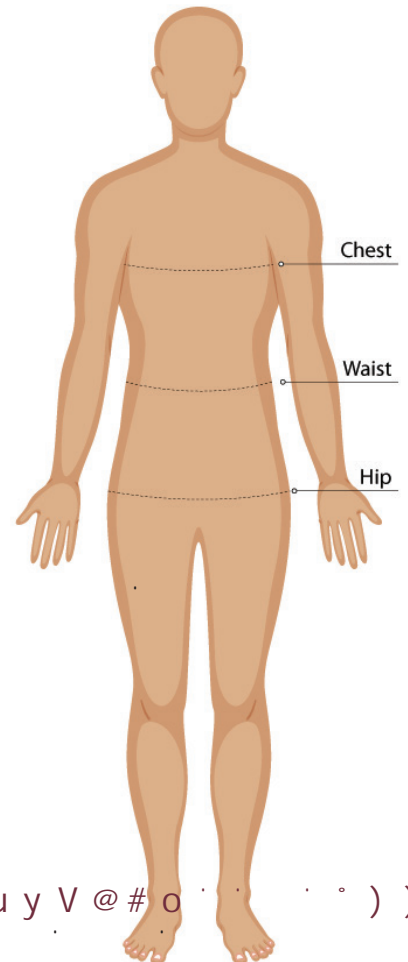

BOB STEWART

Our family serving you since 1925

McKINNON SECONDARY COLLEGE Uniform List 2024

SIZE GUIDE

BODY MEASUREMENT TIPS

- †
- Measure over undergarments for more accurate measurements
- If you don't have a measuring tape, use a piece of string and measure it using a ruler

CHEST

Measure around the fullest part of your chest. This is the key

WAIST

Measure around the natural waistline which is the narrowest part of your waist. This is an important measurement for

HIP

Measure around the fullest part of the hips

- Our Size Charts are in *Finished Garment Measurements*.

- ○ # ○ @ - - # = ° k u

- To determine the size you need to **ADD** to your *Body Measurements* the following:

- **BLAZERS, DRESSES, TUNICS, SHIRTS, BLOUSES, POLOS** and other **ADD 10 - 12 cm**

- u k \ y o - k o o = \ k u o o M@k in the u y V @ # o °)) for extra growth.

For current prices, please refer to
www.bobstewart.com.au