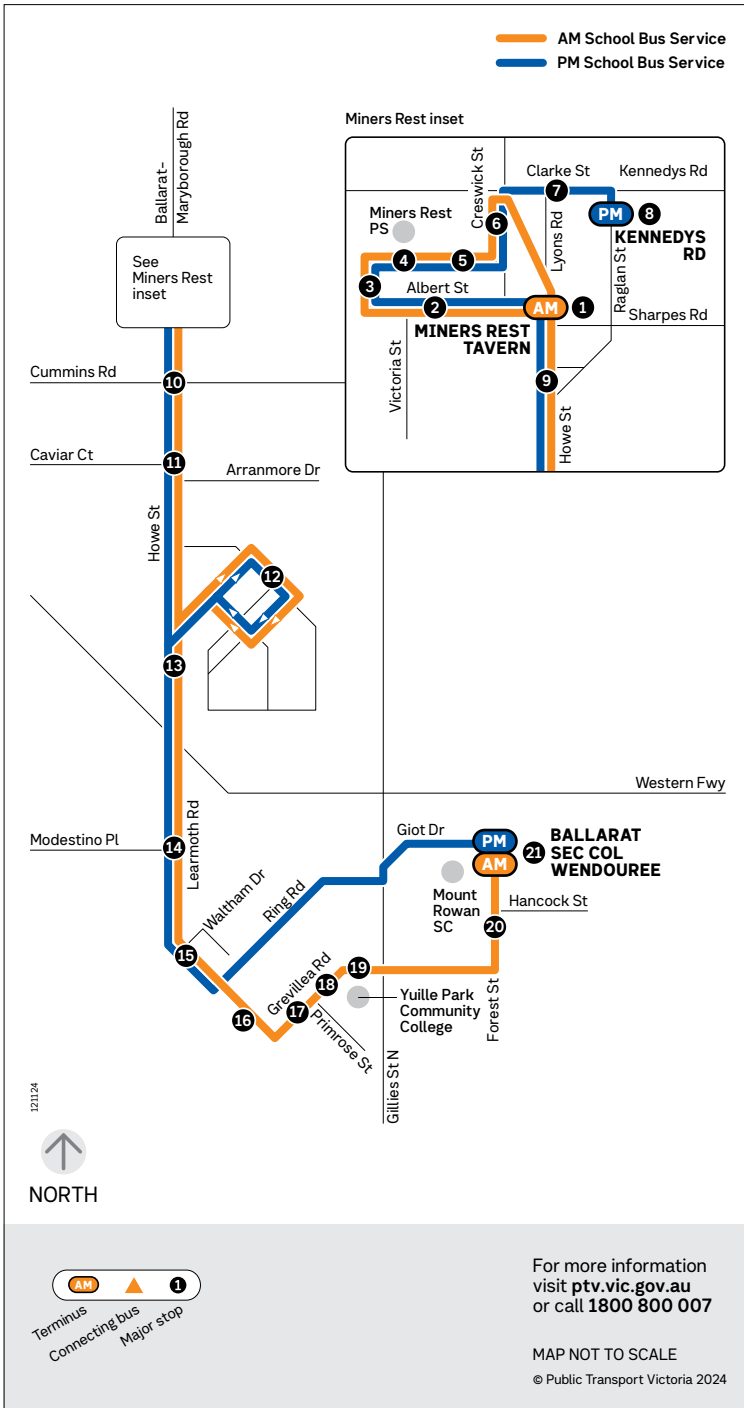

School bus route

11 Miners Rest – Mount Rowan Secondary College

Monday to Friday

| SCHOOL BUS STOP | AM |
|----------------------------------|------|
| 1 Miners Rest Tavern | 8.00 |
| 2 Victoria St | 8.01 |
| 3 Albert St | 8.03 |
| 4 Miners Rest PS | 8.04 |
| 5 Creswick St | 8.05 |
| 6 Clarke St | 8.06 |
| 10 Cummins Rd | 8.11 |
| 11 Arranmore Dr | 8.13 |
| 12 MacArthur Park | 8.16 |
| 13 McArthur Park Bvd | 8.18 |
| 14 Modestino Pl | 8.22 |
| 15 Waltham Dr | 8.24 |
| 16 Azalea Av | 8.27 |
| 17 Learmonth Rd | 8.28 |
| 18 Primrose St | 8.29 |
| 19 Yuille Park Community College | 8.30 |
| 20 Hancock St | 8.34 |
| 21 Ballarat Sec Col Wendouree | 8.36 |

School bus route

6 Mount Rowan Secondary College – Miners Rest

Monday to Friday

| SCHOOL BUS STOP | PM |
|-------------------------------|------|
| 21 Ballarat Sec Col Wendouree | 3.40 |
| 15 Nursery La | 3.47 |
| 14 Modestino Pl | 3.49 |
| 13 McArthur Park Bvd | 3.54 |
| 12 Macarthur Park | 3.55 |
| 11 Caviar Ct | 4.00 |
| 10 Cummins Rd | 4.02 |
| 9 Miners Rest SC | 4.05 |
| 2 Victoria St | 4.08 |
| 3 Albert St | 4.10 |
| 4 Miners Rest PS | 4.12 |
| 5 Creswick St | 4.12 |
| 6 Clarke St | 4.14 |
| 7 Lyons St | 4.15 |
| 8 Kennedys Rd | 4.17 |