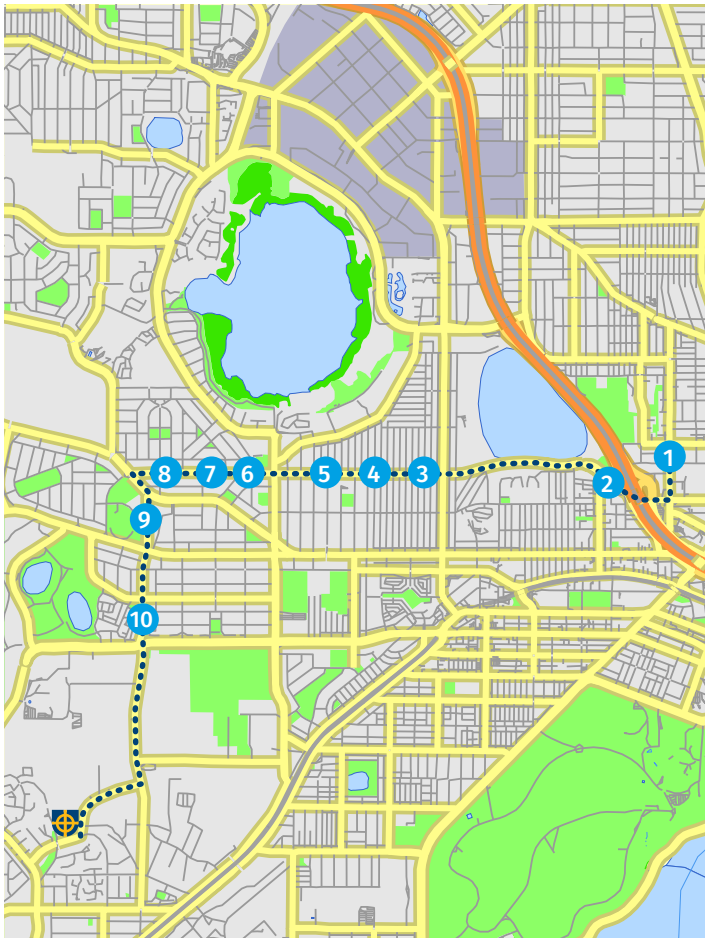

T = Transperth Bus Stop Number

Tickets \$2.50 each way from main administration reception, Mooro Dve.

Stops on the maps are indicative only. Please refer to the stop descriptions for precise locations.

EASTERN ROUTE AM

Via Mt Claremont, Floreat, Churchlands, Wembley, West Leederville

MORNING Current at April 2019

7:45	STOP 1	T 12674, Oxford St after Bourke St, Leederville
7:50	STOP 2	T 12711, Lake Monger Dve before Kimberley St
7:53	STOP 3	T 17449, Grantham St after Quilty St
7:54	STOP 4	T 17451, Grantham St after Edeson Ln
7:56	STOP 5	T 17454, Grantham St after Marlow St
7:57	STOP 6	T 17455, Grantham St after Selby St
7:58	STOP 7	T 17457, Grantham St after Berkeley Cres
7:59	STOP 8	129 Grantham St after Kenmore Cres
8:01	STOP 9	T 17421, Howtree Pl outside Floreat Forum
8:03	STOP 10	T 17417, Brookdale St after Alderbury St
8:10	END	John XXIII Bus Port, Mt Claremont

T = Transperth Bus Stop Number

Tickets \$2.50 each way from main administration reception, Mooro Dve.

Stops on the maps are indicative only. Please refer to the stop descriptions for precise locations.

EASTERN ROUTE PM

T = Transperth Bus Stop Number

Tickets \$2.50 each way from main administration reception, Mooro Dve.

Stops on the maps are indicative only. Please refer to the stop descriptions for precise locations.

SOUTHERN ROUTE AM