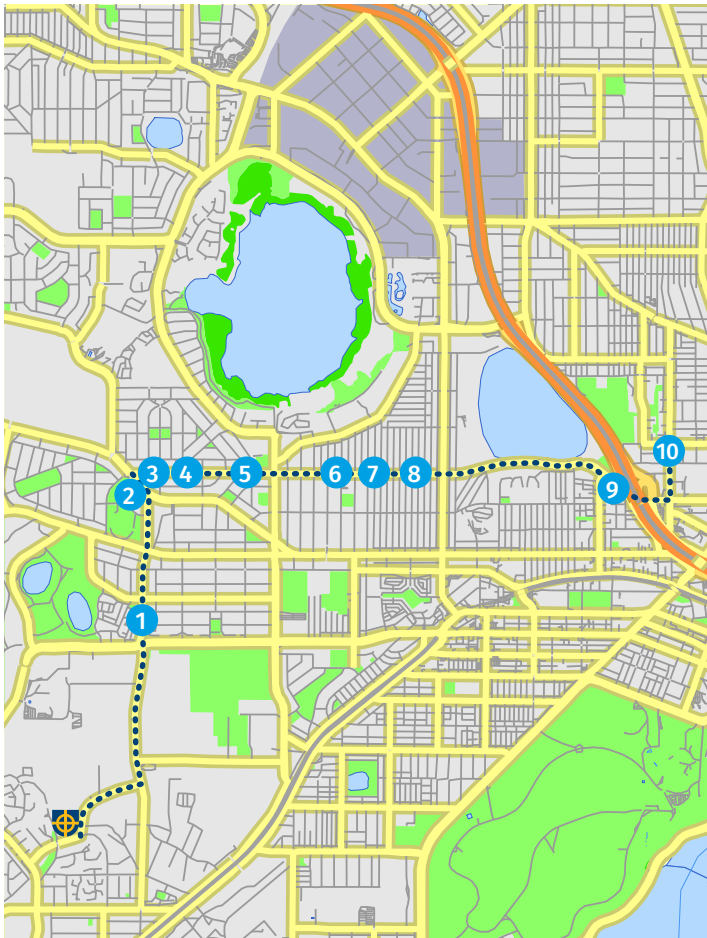

T = Transperth Bus Stop Number

Tickets \$2.50 each way from main administration reception, Mooro Dve.

Stops on the maps are indicative only. Please refer to the stop descriptions for precise locations.

EASTERN ROUTE AM

T = Transperth Bus Stop Number

Tickets \$2.50 each way from main administration reception, Mooro Dve.

Stops on the maps are indicative only. Please refer to the stop descriptions for precise locations.

EASTERN ROUTE PM

Via Mt Claremont, Floreat, Churchlands, Wembley, West Leederville

AFTERNOON *Current at April 2019*

3:20	START	John XXIII Bus Port, Mt Claremont
3:27	STOP 1	T 17418, Brookdale St after Humanity Ave
3:29	STOP 2	T 17425, The Boulevard outside Mclean Park
3:31	STOP 3	Grantham St Outside Newman Junior College
3:32	STOP 4	T 17459, Grantham St after Kenmore Cres
3:33	STOP 5	T 17461, Grantham St after Crosby St
3:34	STOP 6	T 17463, Grantham St after Shapcott Ln
3:36	STOP 7	T 17465, Grantham St after Humphreys Ln
3:37	STOP 8	T 17467, Grantham St after McKenzie St
3:40	STOP 9	Vincent St West
3:50	STOP 10	T 12678, Oxford St after Melrose St

T = Transperth Bus Stop Number

Tickets \$2.50 each way from main administration reception, Mooro Dve.

Stops on the maps are indicative only. Please refer to the stop descriptions for precise locations.

SOUTHERN ROUTE AM