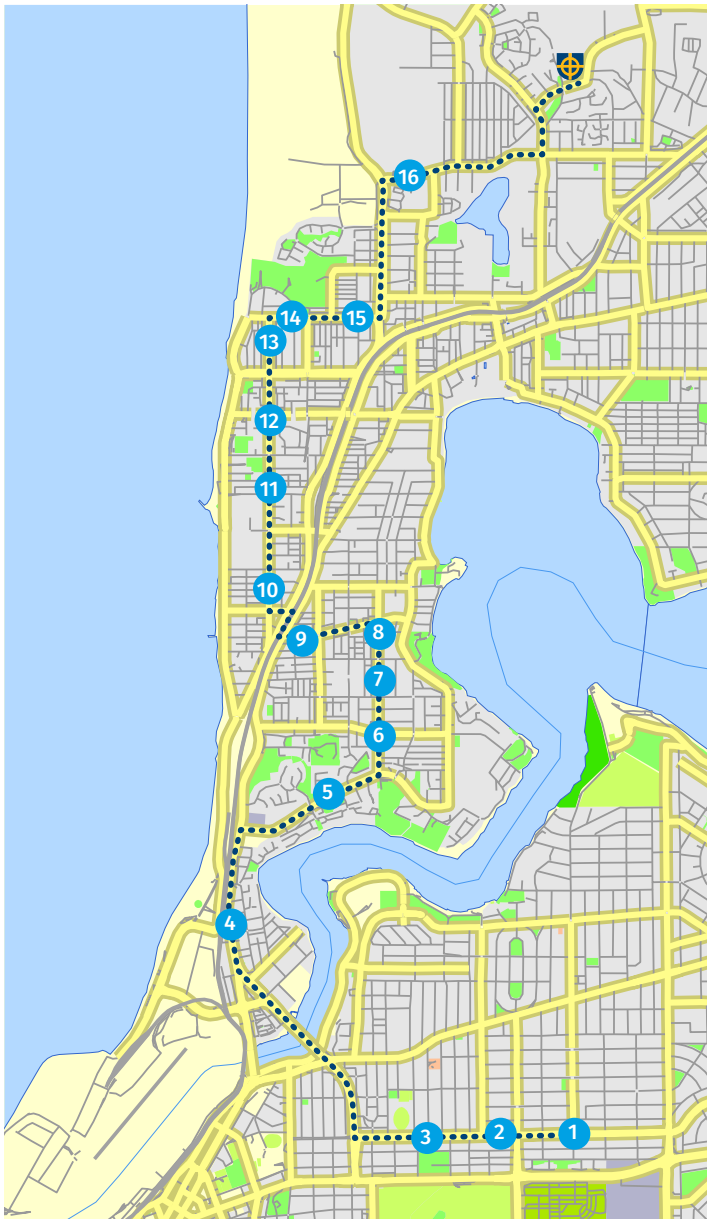

Via Mt Claremont, Floreat, Churchlands, Wembley, West Leederville

AFTERNOON *Current at April 2019*

3:20	START	John XXIII Bus Port, Mt Claremont
3:27	STOP 1	T 17418, Brookdale St after Humanity Ave
3:29	STOP 2	T 17425, The Boulevard outside Mclean Park
3:31	STOP 3	Grantham St Outside Newman Junior College
3:32	STOP 4	T 17459, Grantham St after Kenmore Cres
3:33	STOP 5	T 17461, Grantham St after Crosby St
3:34	STOP 6	T 17463, Grantham St after Shapcott Ln
3:36	STOP 7	T 17465, Grantham St after Humphreys Ln
3:37	STOP 8	T 17467, Grantham St after McKenzie St
3:40	STOP 9	Vincent St West
3:50	STOP 10	T 12678, Oxford St after Melrose St

T = Transperth Bus Stop Number

Tickets \$2.50 each way from main administration reception, Mooro Dve.

Stops on the maps are indicative only. Please refer to the stop descriptions for precise locations.

SOUTHERN ROUTE AM

Via Mt Claremont, Claremont, Swanbourne, Cottesloe, Peppermint Grove, Mosman Park, North Fremantle, East Fremantle, Palmyra

MORNING Current at April 2019

7:28	STOP 1	T 10741, Marmion St after Baal St, Palmyra
7:30	STOP 2	T 10743, Marmion St after Carrington St
7:33	STOP 3	T 10745, Marmion St after Wilkinson St
7:40	STOP 4	T 10345, Stirling Hwy , North Fremantle Train Station
7:44	STOP 5	McCabe St near Hutchinson Ave roundabout
7:46	STOP 6	T 19634, Palmerston St before Rhodes Pl
7:47	STOP 7	T 19635, Palmerston St after Lochee St
7:48	STOP 8	T 19630, Palmerston St after Memorial Dve
7:50	STOP 9	30 Glyde St before Ecclesborne St
7:52	STOP 10	Outside 27 Broome St
7:54	STOP 11	T 19592, Broome St after Jarrad St
7:56	STOP 12	Broome St after Napier St, outside tennis courts
7:57	STOP 13	T 19595, Broome St before Hawkstone St
7:58	STOP 14	T 19556, North St after Broome St
8:00	STOP 15	T 19558, North St before Griver St
8:05	STOP 16	T 19502, Alfred Rd after Mayfair St
8:10	END	John XXIII Bus Port , Mt Claremont