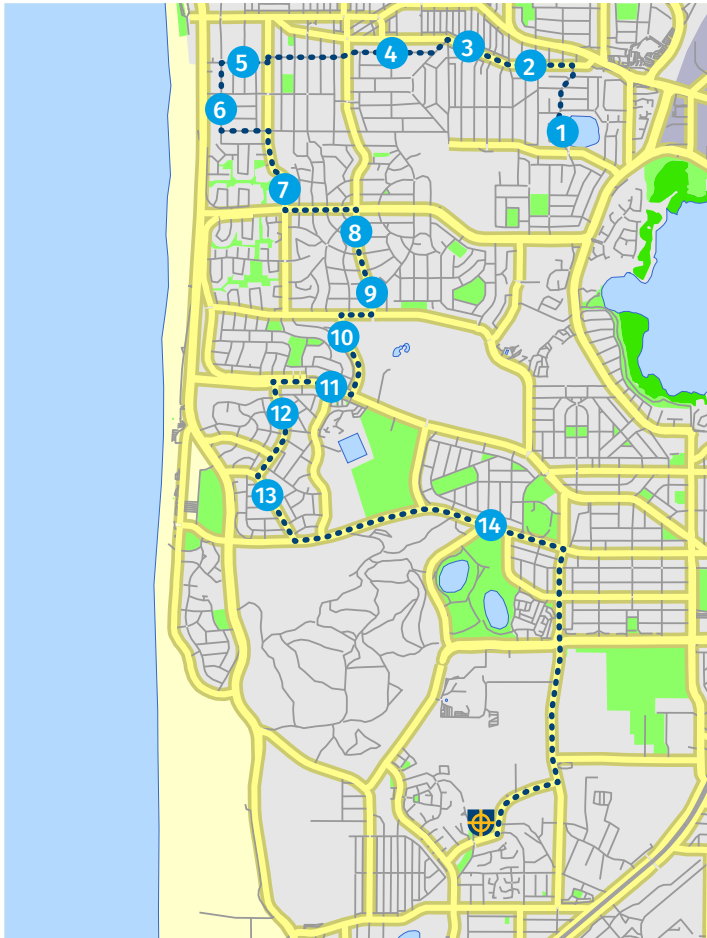

**GREAT
MINDS**

*Good
hearts*

**JOHN XXIII
COLLEGE**
SEEK JUSTICE

NORTHERN ROUTE AM

Via Mt Claremont, Floreat, City Beach, Wembley Downs, Scarborough, Doubleview, Woodlands

MORNING Current at April 2019

- 7:35** STOP 1 **Birchwood Ave** after Woodlands Shopping Centre
- 7:37** STOP 2 223 **Ewen St**, Woodlands
- 7:38** STOP 3 **T** 19262, **Ewan St**, after Parramata Rd
- 7:40** STOP 4 **T** 19277, **Millcrest St**, Doubleview
- 7:43** STOP 5 39 **Kay St**, Scarborough
- 7:44** STOP 6 **T** 19305, **Hastings St** near Lions Club Reserve
- 7:46** STOP 7 62 **Brompton Rd**, City Beach
- 7:50** STOP 8 176 **Weaponess Rd**, Wembley Downs
- 7:52** STOP 9 244 **Weaponess Rd**
- 7:54** STOP 10 **Durston Rd** near Golf Course North Fence
- 7:57** STOP 11 **T** 17432, **The Boulevard** after Kateena Rd
- 7:59** STOP 12 **T** 19380, **Templetonia Cres** corner Hisperia Ave, City Beach
- 8:01** STOP 13 **T** 26200, **Marapana Rd** after Palana Rd
- 8:05** STOP 14 **T** 12760, **Oceanic Dve** at Louth Rd
- 8:10** END **John XXIII Bus Port**, Mt Claremont

T = Transperth Bus Stop Number

Tickets \$2.50 each way from main administration reception, Mooro Dve.

Stops on the maps are indicative only. Please refer to the stop descriptions for precise locations.

NORTHERN ROUTE PM