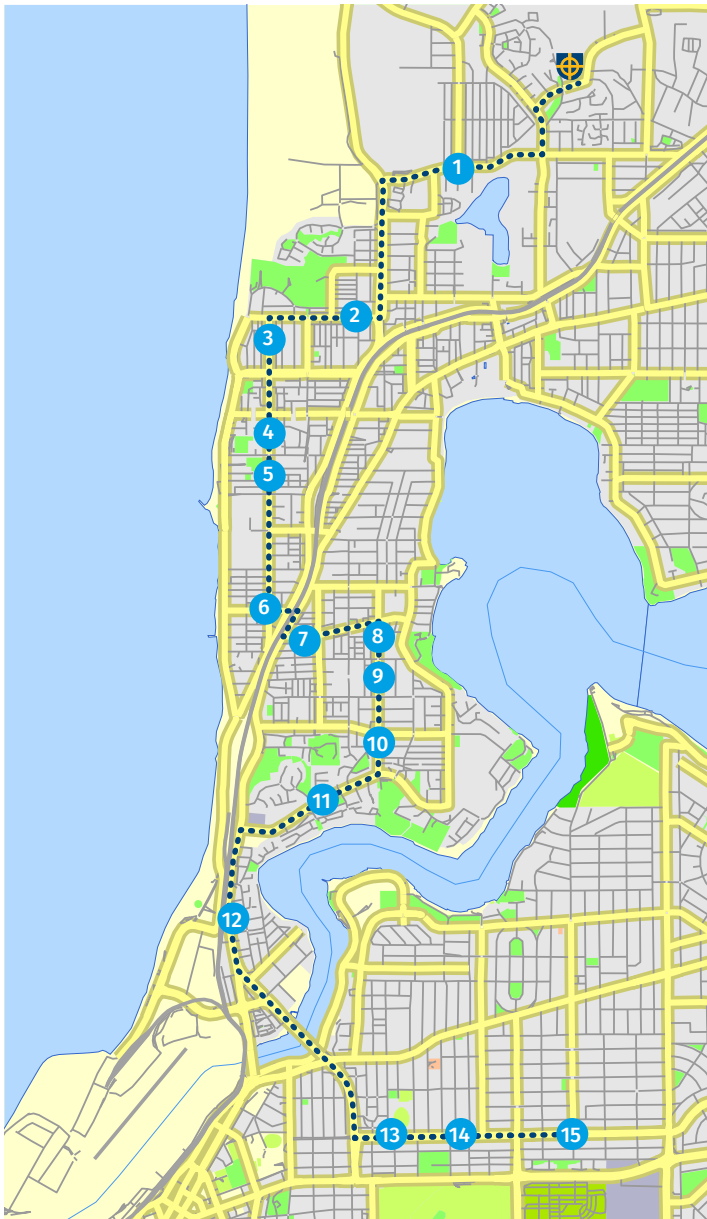

SOUTHERN ROUTE PM

Via Mt Claremont, Claremont, Swanbourne, Cottesloe, Peppermint Grove, Mosman Park, North Fremantle, East Fremantle, Palmyra

AFTERNOON Current at April 2019

- **3:20** START **John XXIII Bus Port**, Mt Claremont
- **3:30** STOP 1 **T** 19501, **Alfred Rd** before Narla Rd
- **3:34** STOP 2 **T** 19553, **North St** before Federal St
- **3:36** STOP 3 **T** 19583, **Broome St** before Hawkstone St
- **3:37** STOP 4 Outside 128 **Broome St**
- **3:38** STOP 5 **T** 19585, **Broome St** before Jarrad St
- **3:39** STOP 6 Outside 16 **Broome St**
- **3:55** STOP 7 Outside 9 **Glyde St**
- **3:57** STOP 8 Outside 27 **Palmerston St**
- **3:58** STOP 9 **T** 19631, **Palmerston St**, Iona Presentation College
- **4:00** STOP 10 Outside 99 **Palmerston St** after Rudwick St
- **4:03** STOP 11 **T** 19667, **McCabe St** before Hayes Tce
- **4:08** STOP 12 **T** 10423, **Stirling Hwy**, North Fremantle Train Station
- **4:15** STOP 13 **T** 10699, **Marmion St** after Fortescue St
- **4:17** STOP 14 **T** 10701, **Marmion St** after Petra St
- **4:19** STOP 15 **T** 10703, **Marmion St** after Adrian St

T = Transperth Bus Stop Number

Tickets $2.50 each way from main administration reception, Mooro Dve.

Stops on the maps are indicative only. Please refer to the stop descriptions for precise locations.