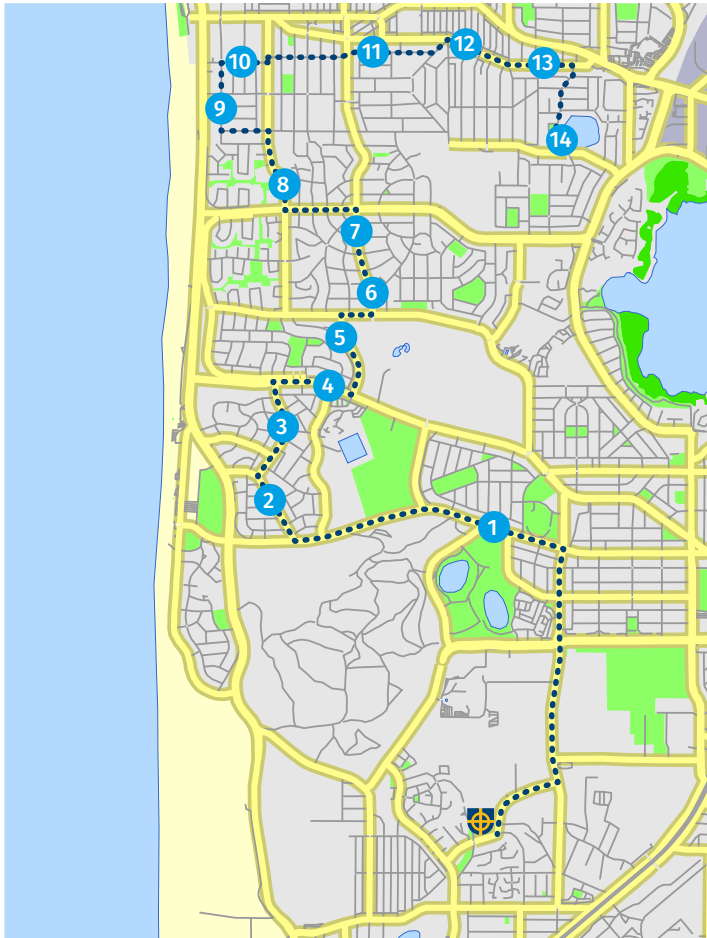

T = Transperth Bus Stop Number

Tickets \$2.50 each way from main administration reception, Mooro Dve.

Stops on the maps are indicative only. Please refer to the stop descriptions for precise locations.

NORTHERN ROUTE PM

Via Mt Claremont, Floreat, City Beach, Wembley Downs, Scarborough, Doubleview, Woodlands

AFTERNOON Current at April 2019

3:20	START	John XXIII Bus Port, Mt Claremont
3:25	STOP 1	T 12747, Oceanic Dve after Alderbury St, Floreat
3:27	STOP 2	T 27244, Marapana Rd after Marimba Cres, City Beach
3:29	STOP 3	T 19383, Templetonia Cres after Dilali Rd, City Beach
3:31	STOP 4	T 17433, The Boulevard, Boulevard Shopping Centre
3:33	STOP 5	T 25914, Durston Rd, Wembley Downs
3:34	STOP 6	243 Weaponess Rd, Wembley Downs
3:36	STOP 7	175 Weaponess Rd
3:39	STOP 8	Brompton Rd before Kilpa Crt, City Beach
3:40	STOP 9	T 26184, Hastings St after Cobb St, Scarborough
3:42	STOP 10	Vacant block, 36 Kay St, Scarborough
3:45	STOP 11	T 19278, Millcrest St after Weaponess Rd, Doubleview
3:47	STOP 12	T 19264, Ewen St after Auborough St
3:48	STOP 13	204 Ewen St, Doubleview
3:51	STOP 14	T 19233, Rosewood Ave, Woodlands Shopping Centre

T = Transperth Bus Stop Number

Tickets \$2.50 each way from main administration reception, Mooro Dve.

Stops on the maps are indicative only. Please refer to the stop descriptions for precise locations.

EASTERN ROUTE AM