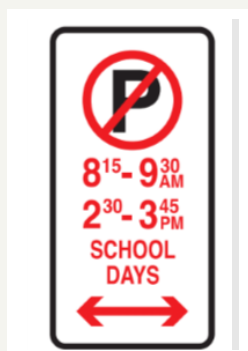

SAFE AROUND SCHOOLS

School Drop Off Pick Up Zones

School drop off and pick up times are the busiest times of the school day. There are lots of children, parents and cars all trying to get to the same place at the same time – with limited car parking.

A **School Drop off Pick up Zone** is a special place to **quickly** drop off or pick up your child from school.

When all families use these zones correctly, the traffic flows better and it is **safer** for our children. Watch our new animation to find out more [School Drop Off Pick Up Zone Animation Link](#)