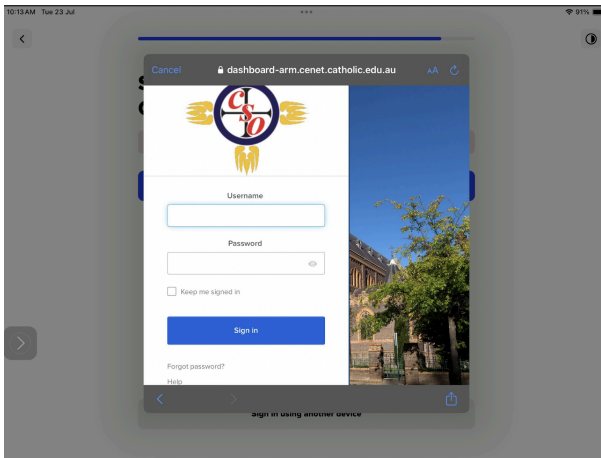

SORA app for ipad instructions

Look for this App.

Type in ACEN. We are part of the ACEN network as it gives us access to many more ebooks and audiobooks. St Philomena's, Moree WILL NOT appear.

Click on ACEN again.

Click on Sign in.

Click on Continue.

IF this screen appears (it may not), choose Armidale from the dropdown box.

You MAY need to sign in using your child's sign-in details.

Happy searching!

Please contact Belinda Bremner (bbremner@arm.catholic.edu.au) if you have any questions.