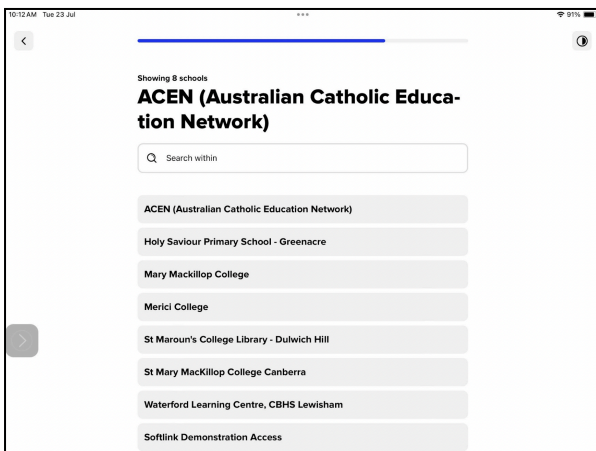

SORA app for ipad instructions

Look for this App.

Type in ACEN. We are part of the ACEN network as it gives us access to many more ebooks and audiobooks. St Philomena's, Moree WILL NOT appear.

Click on ACEN again.

Click on Sign in.

Click on Continue.

IF this screen appears (it may not), choose Armidale from the dropdown box.

You MAY need to sign in using your child's sign-in details.

Happy searching!

Please contact Belinda Bremner (bbremner@arm.catholic.edu.au) if you have any questions.