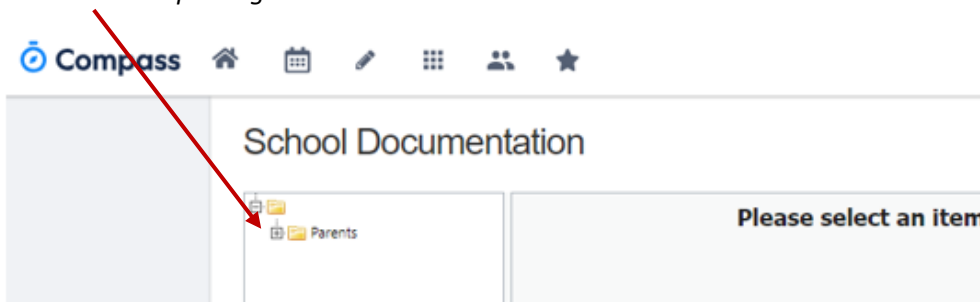

3. Click on the *plus sign* to access other folders and documents within these folder.

Now you can see the documentation that is available to parents

4. You can adjust the viewing area by dragging the boarder