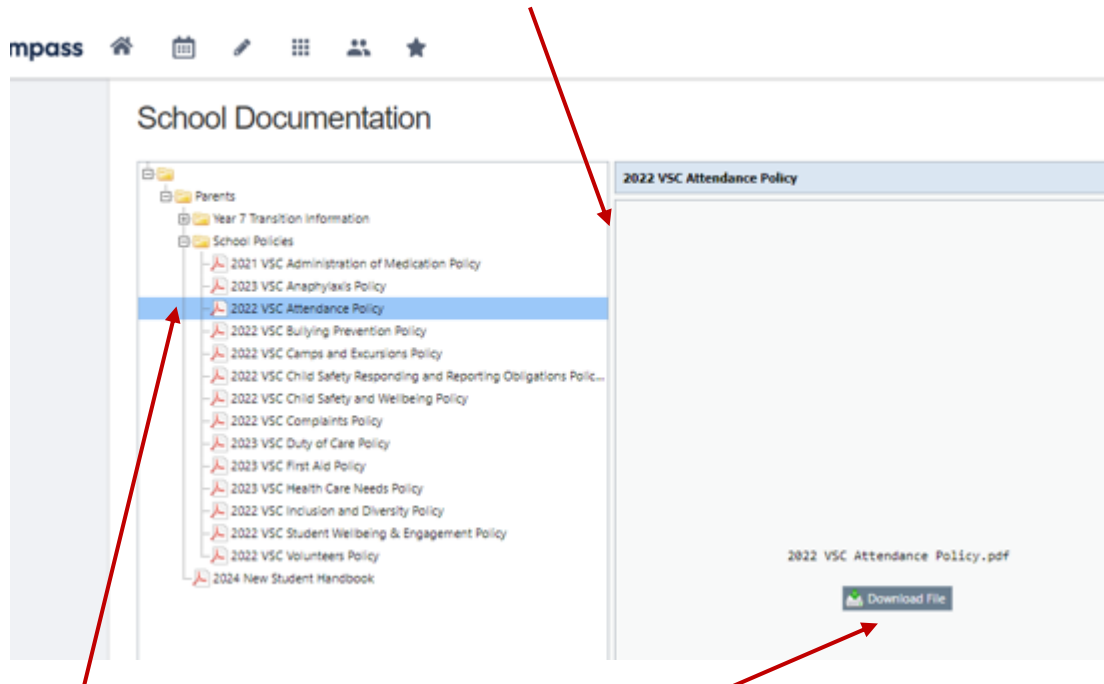

ACCESSING COLLEGE POLICIES ON THE COMPASS PORTAL

1. Log into Compass using your Parent access.

2. Click on the 'People' Icon on the ribbon and then select *School Documentation* from the pull-down menu.

3. Click on the *plus sign* to access other folders and documents within these folder.

Now you can see the documentation that is available to parents

4. You can adjust the viewing area by dragging the boarder