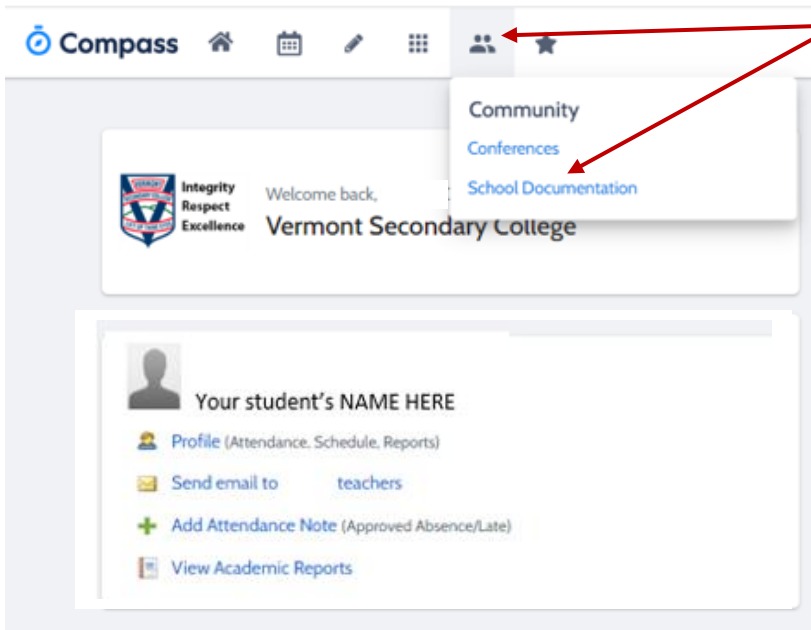

ACCESSING COLLEGE POLICIES ON THE COMPASS PORTAL

1. Log into Compass using your Parent access.

2. Click on the 'People' Icon on the ribbon and then select *School Documentation* from the pull-down menu.

3. Click on the *plus sign* to access other folders and documents within these folder.

Now you can see the documentation that is available to parents

4. You can adjust the viewing area by dragging the boarder