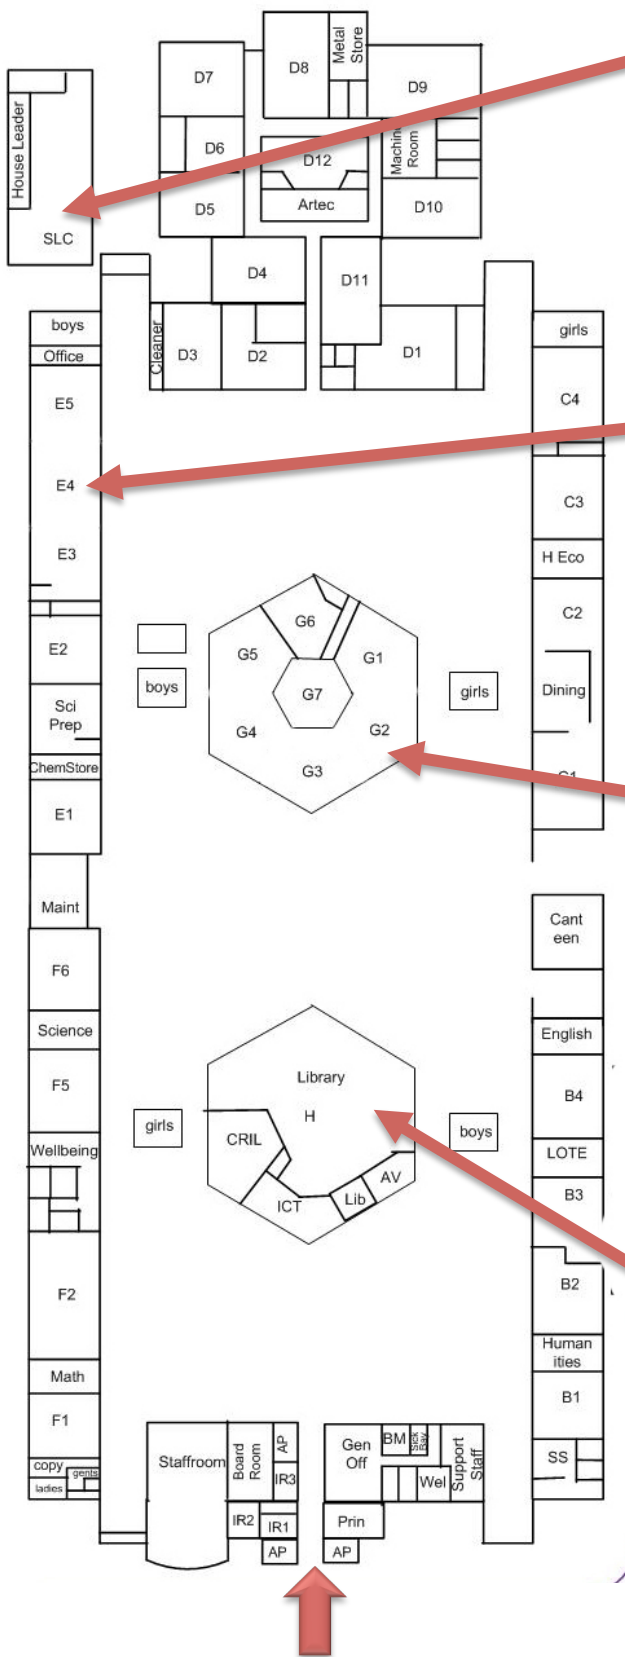

Parent Teacher Interviews – Teacher Locations

SENIOR LEARNING CENTRE Shi to W (22)

Kerry Short	Marcus Varley
Kathy Skidmore	Gerry Vecchio
Vanessa Sleeth	Graeme Waight
Alison Smith	Robyn Waight
Kailyn Souter	Trish Walker
Carla Stevens	Tara Warnett
Xavier Tanner	Ashley Warren
Jane Thorn	Vikki Waser
Livia Tiso	Dan Watson
Carly Tuhan	Bill Weston
Karen Utber	Lisa Wright