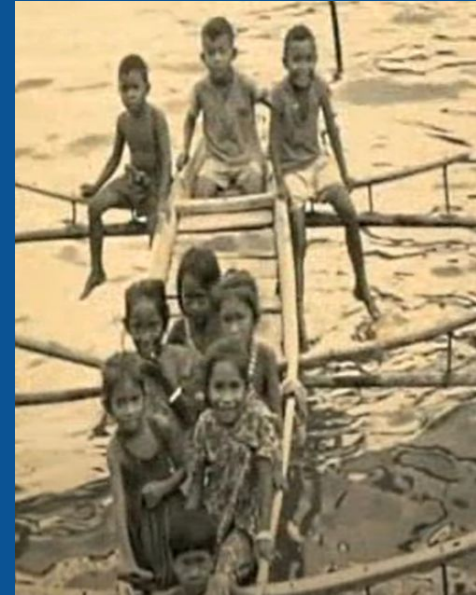

Eugene De Mazenod

Eugene De Mazenod was the founder of the order of Priests that we have at our church, called the Missionary Oblates of Mary Immaculate or OMI.

Fr John and Fr Angelo are OBLATE PRIESTS also.

Eugene wanted his priests to show love and kindness to the most abandoned people OR THOSE WHO HAD BEEN FORGOTTEN, including refugees, the poor, sick and homeless.

THIS IS A SHORT VIDEO ON THE WORK HE DID TO HELP THE POOR, SICK AND HOMELESS OF THE PHILIPPINES.

[Watch : The Story of St Eugene de Mazenod \(Song\) \(3 min\)](#)

Cool dude

Charity
IS THE PIVOTAL POINT ON WHICH
OUR WHOLE EXISTENCE REVOLVES.
- ST. EUGENE DE MAZENOD

FATHER THOMAS HAYES

Fr Thomas Hayes OMI (Oblates of Mary Immaculate) was the first priest at St Mary's Star of the Sea. He was an OMI Priest or an OBLATE PRIEST (for short!)