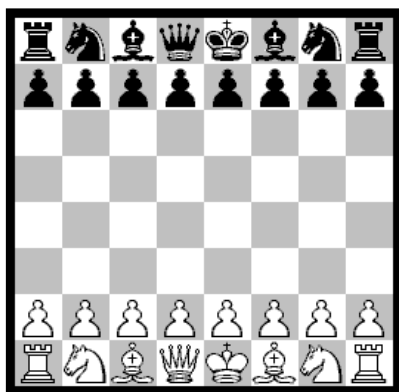

Thank you!

2022 LESSON DATES

Term	First	Last
2	3/5	21/6
3	19/7	6/9
4	11/10	29/11

VENUE:
Main Building Level 1 and Library

Think! Concentrate! Gain Confidence! Have FUN!

Coach: Jim Cannon, PhD (UMelb), Dip Ed (UMelb) Email: jimphd2000@gmail.com