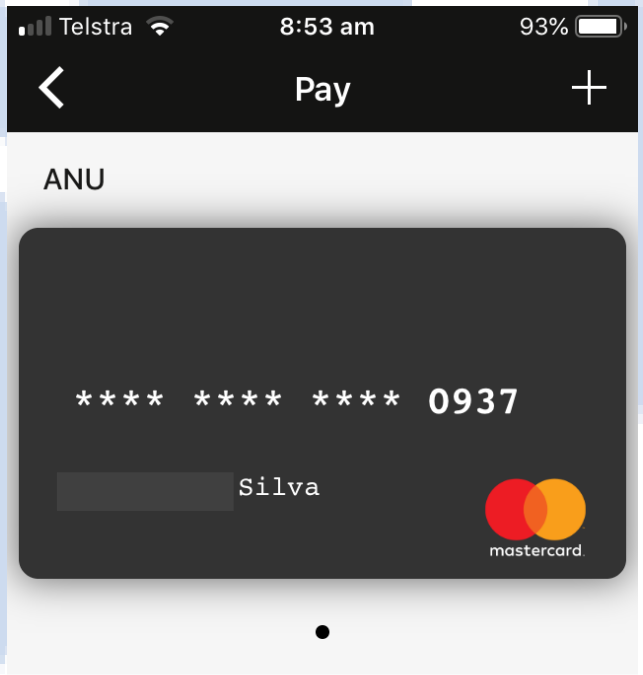

Checkout

PAY GOOD SHEPHERD LUTHERAN SCHOOL
$9.40

ORDER SUMMARY

WED 6 MAR AS Anushka Silva

Hotdog, Cheese & S... x1 $4.40

Chicken & Cheese S... x1 $5.00
+ Wholemeal
+ Toasted - Yes
+ Lettuce
+ Cheese
+ Cucumber

Subtotal: $9.40

TOTAL
$9.40

Checkout

Make sure the order details are correct, before you finalise the payment

Enter card details. You can add 5 cards in to your wallet. (Debit/Credit)

Summary

Subtotal	$9.40
Total	$9.40

Submit Payment