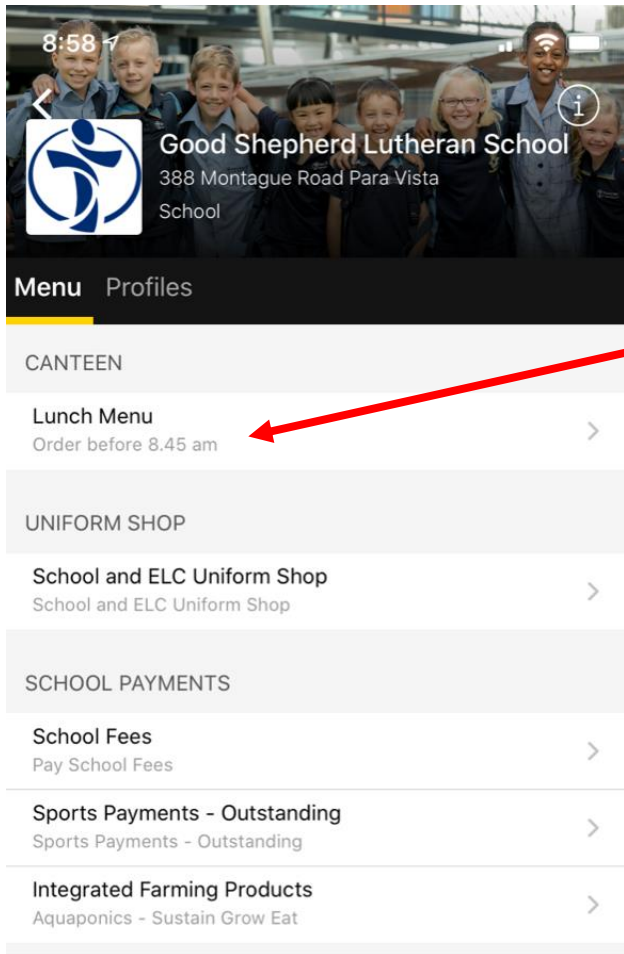

Fill in the blanks
And click "Add Profile" button

Your child profile will appear like this

Manage each child detail under "Profiles"

Step 5: Order Placement for Canteen and Uniform Shop

To place your canteen order please go to main "Menu" then select "Menu Item" (Order before 8.30)