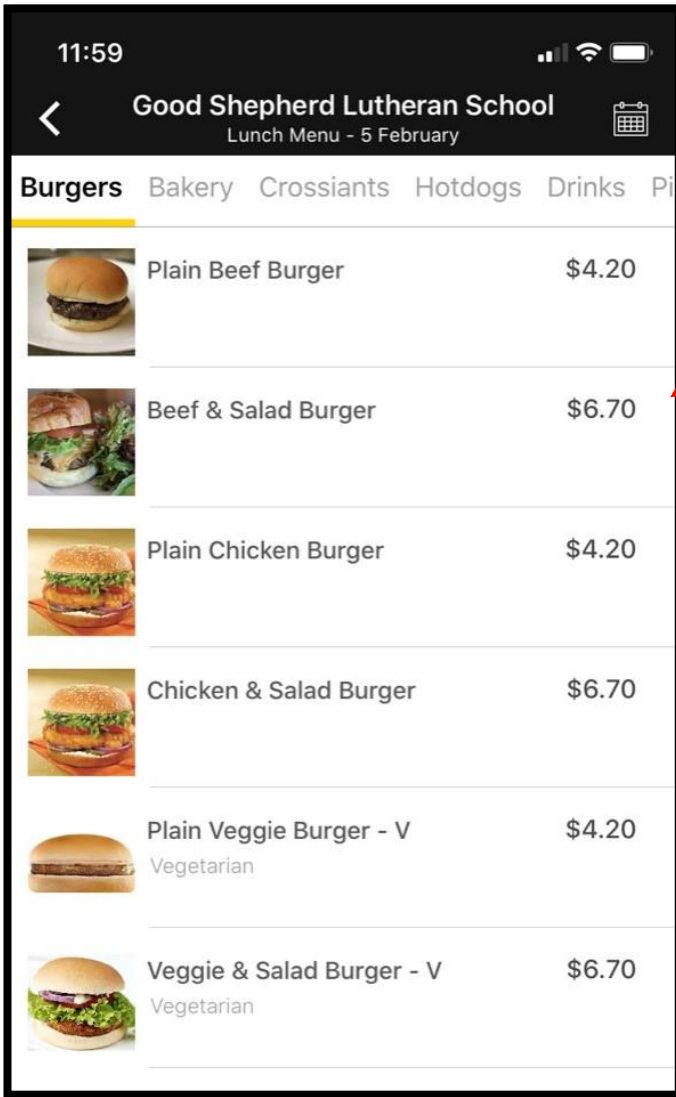

Select the item you want to order

“Checkout”