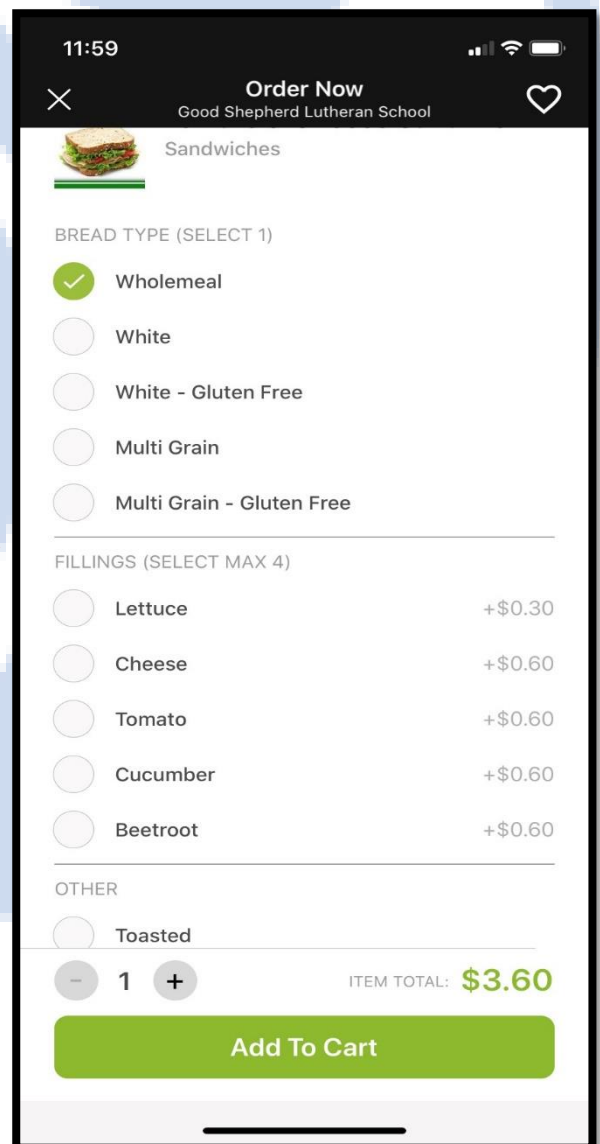

Add Profile

First Name Middle Name

Family Name

Gender

Year

Class

By adding profile information above you consent to the collection and processing of this data by this merchant and you confirm you have authorization to disclose the information within this profile to any third party authorized

Fill in the blanks
And click "Add Profile" button

Your child profile will appear like this

Manage each child detail under "Profiles"

Step 5: Order Placement for Canteen and Uniform Shop

To place your canteen order please go to main "Menu" then select "Menu Item" (Order before 8.30)

Select the day to receive the order. Lunch orders to be placed by 8.45 am

Select the item you want to order

“Checkout”

Select “Bred Type” and “Extra Filling”

“Add To Cart”

Sauce & Extras Sandwiches Salads

Cheese Sandwich \$2.50