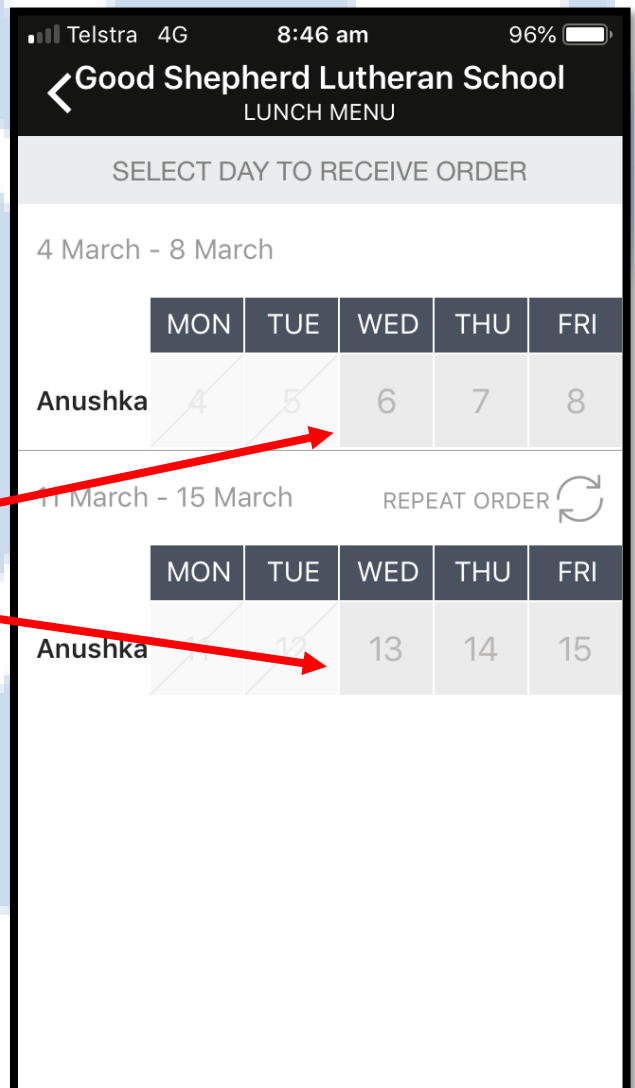

Select the day to receive the order. Lunch orders to be placed by 8.45 am