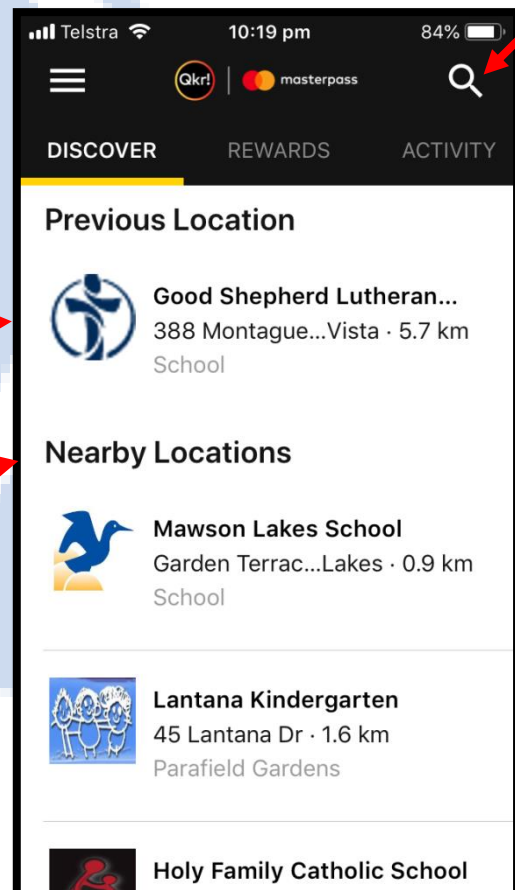

Good Shepherd

Lutheran School | Para Vista

What is Qkr!

Qkr! with MasterPass by MasterCard is the secure and easy way to order and pay for school items, giving you the flexibility to place orders at a time and place that suits you. Qkr! accepts all debit/credit cards to offer you a wide variety of payment choice. The Qkr! with MasterPass app is free and easy to use.

Step 1: Download Qkr!

Step 2: Register

Select your country as "Australia" and follow the steps to register.

Step 3: Find our school

Search for our school name

If you're within 10 Kms of the school, you can select our school from "Nearby Locations"

Click our school

Step 4: Register your Student/s

When first accessing our school, you will be prompted to add student/s profile for your child/children. This allows you to make orders and payments for them.