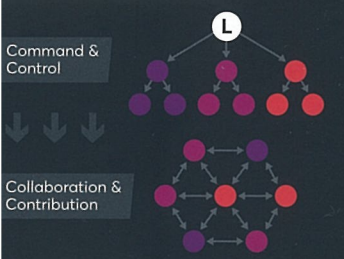

LEADERSHIP CHANGE