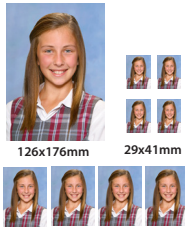

53x74mm

29x41mm

package includes high res digital portrait image

B

PACK

VALUE

REGULAR PACKAGE \$54

Your school has chosen either the composite, traditional or virtual group format for your packages

126x176mm

53x74mm

29x41mm

package includes high res digital portrait image

C

PACK

REGULAR

BASIC PACKAGE \$50

Your school has chosen either the composite, traditional or virtual group format for your packages

126x176mm

29x41mm

53x74mm

package includes high res digital portrait image

E - PORTRAIT ONLY \$35

126x176mm

53x74mm

29x41mm

package includes high res digital portrait image

F - GROUP ONLY \$32

Your school has chosen either the composite, traditional or virtual group format for your packages

package does not include a high res digital image