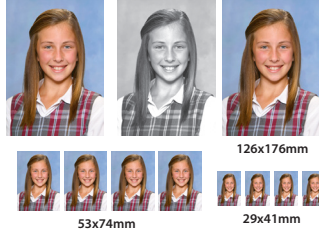

VALUE PACKAGE \$59

Your school has chosen either the composite, traditional or virtual group format for your packages

Perfect for 10x8" Frames

126x176mm

82x127mm

38x135mm

38x63mm

63x87mm

53x74mm

29x41mm

package includes high res digital portrait image

B

PACK

VALUE

REGULAR PACKAGE \$54

Your school has chosen either the composite, traditional or virtual group format for your packages

126x176mm

53x74mm

29x41mm

package includes high res digital portrait image

C

PACK

REGULAR

BASIC PACKAGE \$50

Your school has chosen either the composite, traditional or virtual group format for your packages

126x176mm

29x41mm

53x74mm

package includes high res digital portrait image

E - PORTRAIT ONLY \$35

126x176mm