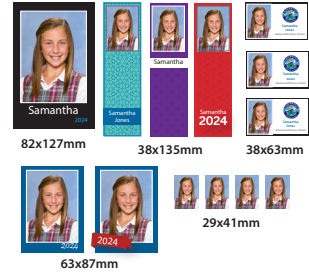

DELUXE PACKAGE \$64

Your school has chosen either the composite, traditional or virtual group format for your packages

Perfect for 10x8" Frames

126x176mm

53x74mm

Perfect for 10x8" Frames

126x176mm

82x127mm

38x135mm

38x63mm

63x87mm

29x41mm

package includes high res digital portrait image

A

PACK

DELUXE

VALUE PACKAGE \$59

Your school has chosen either the composite, traditional or virtual group format for your packages

Perfect for 10x8" Frames

126x176mm

82x127mm

38x135mm

38x63mm

63x87mm

53x74mm

29x41mm

package includes high res digital portrait image

B

PACK

VALUE

REGULAR PACKAGE \$54

Your school has chosen either the composite, traditional or virtual group format for your packages