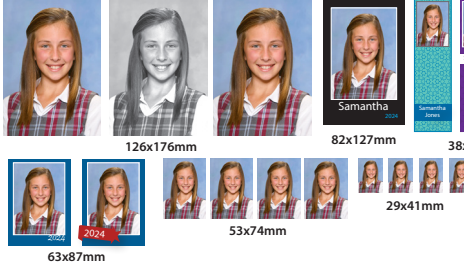

DELUXE PACKAGE \$64

Your school has chosen either the composite, traditional or virtual group format for your packages

Perfect for 10x8" Frames

126x176mm

53x74mm

Perfect for 10x8" Frames

126x176mm

82x127mm

38x135mm

38x63mm

63x87mm

29x41mm

package includes high res digital portrait image

A

PACK

DELUXE

VALUE PACKAGE \$59

Your school has chosen either the composite, traditional or virtual group format for your packages

Perfect for 10x8" Frames

126x176mm

82x127mm

38x135mm

38x63mm

63x87mm

53x74mm

29x41mm

package includes high res digital portrait image

B

PACK

VALUE

REGULAR PACKAGE \$54

Your school has chosen either the composite, traditional or virtual group format for your packages