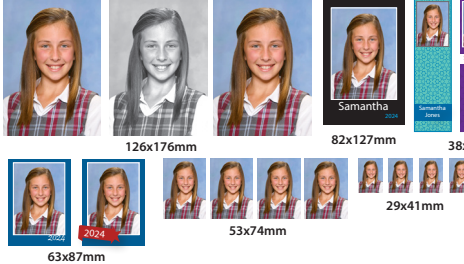

package includes high res digital portrait image

B

PACK

VALUE