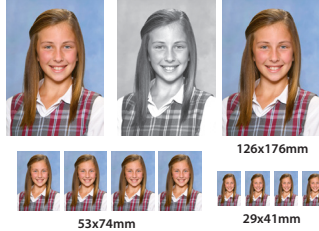

126x176mm 53x74mm 29x41mm

package includes high res digital portrait image

C

PACK

REGULAR