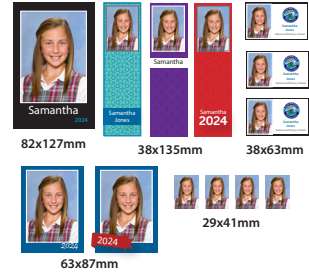

82x127mm 38x135mm 38x63mm 29x41mm 63x87mm

package includes high res digital portrait image

A

PACK

DELUXE