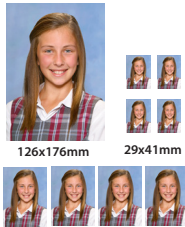

126x176mm 53x74mm 29x41mm

package includes high res digital portrait image

D

PACK

BASIC