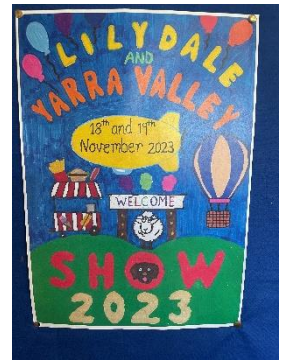

# POSTER COMPETITION

## Lilydale & Yarra Valley Show 2024

**Closing Date:**

**1<sup>st</sup> JUNE 2024**

**Previous Year's Winning Poster**

**Rolling Hills PS.**

Dear Principal / Art Teacher

Once again, our show is looking for students to showcase their art skills and come up with a poster for our Lilydale & Yarra Valley show. The winning poster will be used as a promotional poster for the 2024 Lilydale & Yarra Valley Show.

There are great prizes to be won by both the winning school and student.

The winning student will receive:

- A Gift Voucher
- A Silk Sash
- A Family ticket to 2024 Lilydale & Yarra Valley Show

The winning school will receive:

The student's first name and school will be listed with a copy of their poster on our website. The winner will be voted by the Lilydale & Yarra Valley Show Society committee.

Entry is open to primary school students within the Shire of Yarra Ranges.