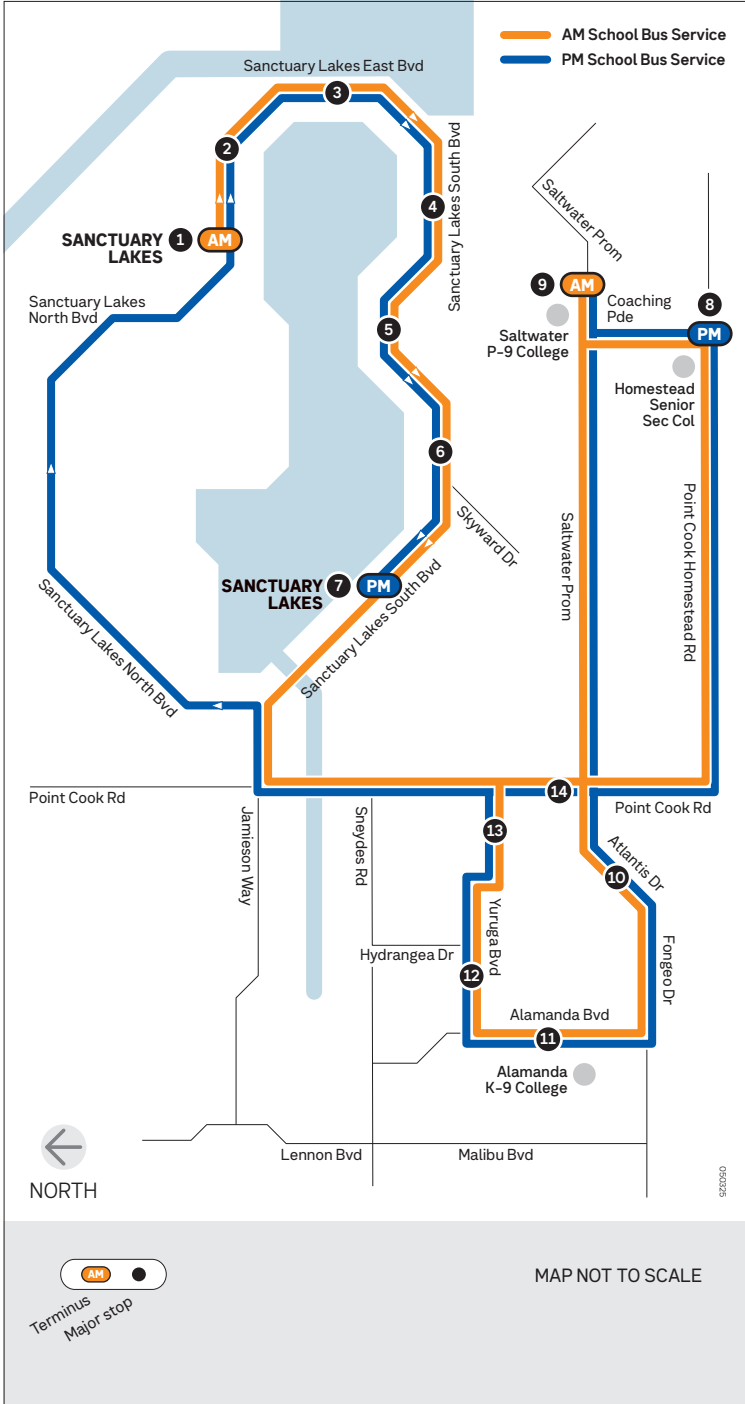

School bus route

S4568

Sanctuary Lakes – Homestead Senior Sec Col and Saltwater P-9 College

Monday to Friday

SCHOOL BUS STOP		AM
1	Monterey Bay Dr/Sanctuary Lakes East Bvd	7.51
2	Seafarer Way/Sanctuary Lakes East Bvd	7.52
3	Coastal Prom/Sanctuary Lakes East Bvd	7.53
4	Outrigger Ct/Sanctuary Lakes South Bvd	7.54
5	Beachview Pde/Sanctuary Lakes South Bvd	7.55
6	Skyward Dr/Sanctuary Lakes South Bvd	7.56
7	South Shore Ave/Sanctuary Lakes South Bvd	7.58
8	Homestead Senior Sec Col	8.10
9	Saltwater P-9 College	8.12
10	Torrington St/Atlantis Dr	8.21
11	Alamanda K-9 College	8.24
12	Hydrangea Dr/Yuruga Bvd	8.26
13	Holly Dr/Yuruga Bvd	8.28
8	Homestead Senior Sec Col	8.38
9	Saltwater P-9 College	8.40

School bus route

S4568

Sanctuary Lakes – Homestead Senior Sec Col and Saltwater P-9 College

Monday to Friday

SCHOOL BUS STOP	PM
8 Homestead Senior Sec Col	3.08
9 Warunda Pde/Saltwater Prom	3.10
10 Torrington St/Atlantis Dr	3.19
11 Alamanda K-9 College	3.22
12 Hydrangea Dr/Yuruga Bvd	3.24
13 Holly Dr/Yuruga Bvd	3.26
8 Homestead Senior Sec Col	3.36
9 Saltwater P-9 College	3.38
14 Atlantis Dr/Point Cook Rd	3.44
1 Monterey Bay Dr/Sanctuary Lakes East Bvd	3.56
2 Seafarer Way/Sanctuary Lakes East Bvd	3.57
3 Coastal Prom/Sanctuary Lakes East Bvd	3.57
4 Outrigger Ct/Sanctuary Lakes South Bvd	3.58
5 Beachview Pde/Sanctuary Lakes South Bvd	3.59
6 Skyward Dr/Sanctuary Lakes South Bvd	4.01
7 South Shore Ave/Sanctuary Lakes South Bvd	4.02