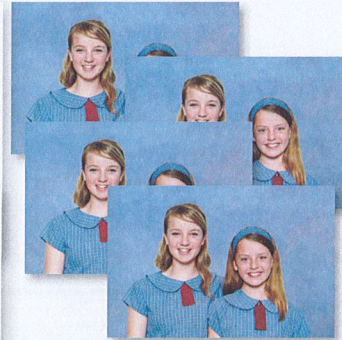

DELUXE PACKAGE \$48.00

A
PACK

DELUXE

203x254mm (10x8")

203x254mm (10x8")

126x176mm (4)

26x41mm (6)

38x135mm

82x127mm

38x63mm

63x87mm

\$4.80 per week
LATITUDE PAY

package includes high res digital portrait image

VALUE PACKAGE \$33.00

B
PACK

VALUE