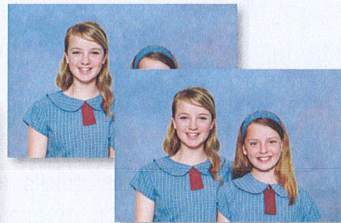

82x127mm

38x63mm

63x87mm

\$4.80 per week
LATITUDE PAY

package includes high res digital portrait image

VALUE PACKAGE \$33.00

B
PACK

VALUE

203x254mm (10x8")

126x176mm (2)

26x41mm (3)

38x135mm

82x127mm

38x63mm

package includes high res digital portrait image

\$3.30 per week
LATITUDE PAY

REGULAR PACKAGE \$28.00

C
PACK

REGULAR

203x254mm (10x8")

126x176mm (2)

26x41mm (3)

package includes high res digital portrait image

\$2.80 per week
LATITUDE PAY