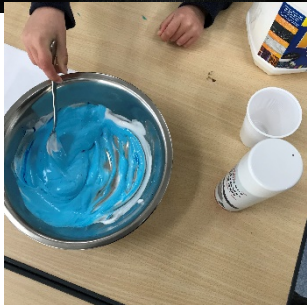

### What we did for the last 2 weeks

The last 2 weeks, children had fun setting up their own bowling game and practice their hand eye coordination in the bowling competition.

Children also continued their interests in playing the board game "Snake and ladders". This game was drawn by children and rules were made and added as they play.

For experiments, we had fun making colourful snow with shaving cream and baking soda and experimenting fluffy snow painting.

Children also initiative their spontaneous play making the big water park and a decoration tree with the branches we collected from outside.

### Spring holiday program is coming!!!

This spring holiday is themed Ocean Odyssey with something new every day. There is a mix of science, crafts, games, cooking, sports, special activities and incursions. We will be operating from 7am to 6pm during the school holiday. To book in or for more details about what are the activities we have for each day, please check TheirCare website or simply send us an email requesting more information. Looking forward to seeing you in the super fun and exciting holiday program!