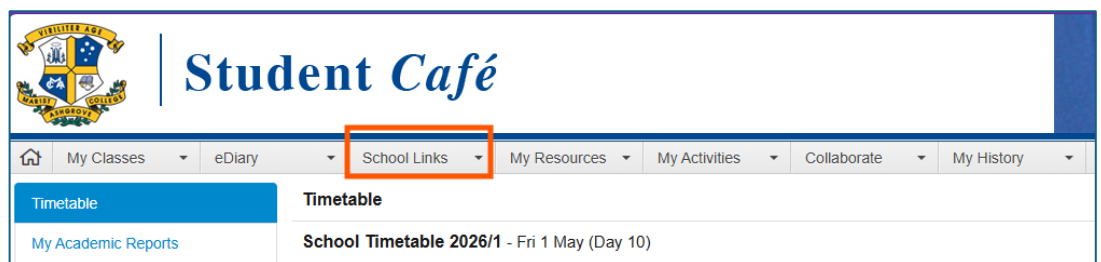

### For Students | How to access your **Exam Schedule** in Student Café

Students can locate their **Exam Schedule** in their **Student Café** under **School Links > Assessment Information**.

1. Log into your **Student Café**
2. Select **School Links**