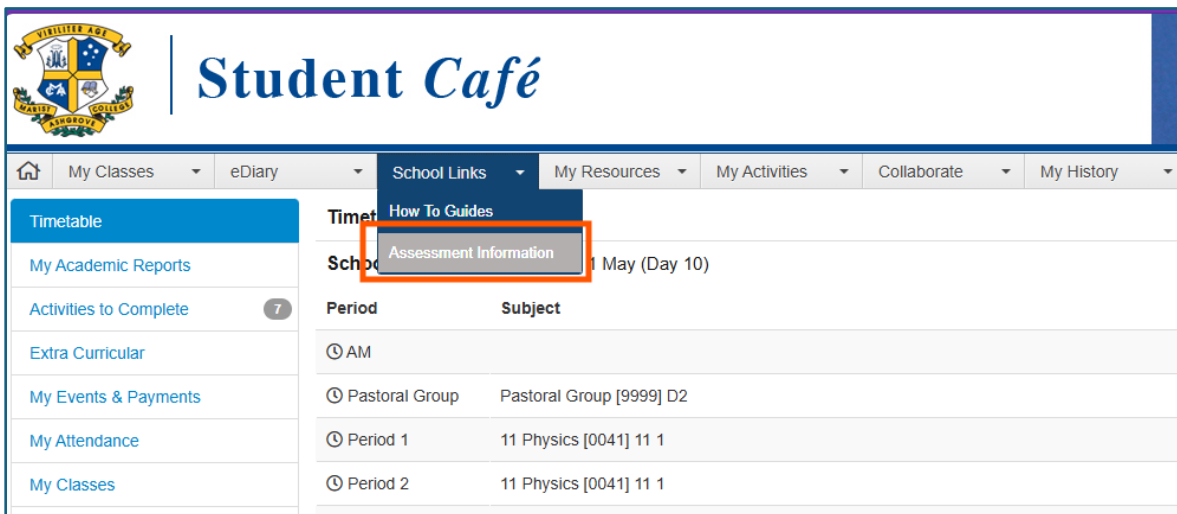

3. Select **Assessment Information** from the drop-down menu.