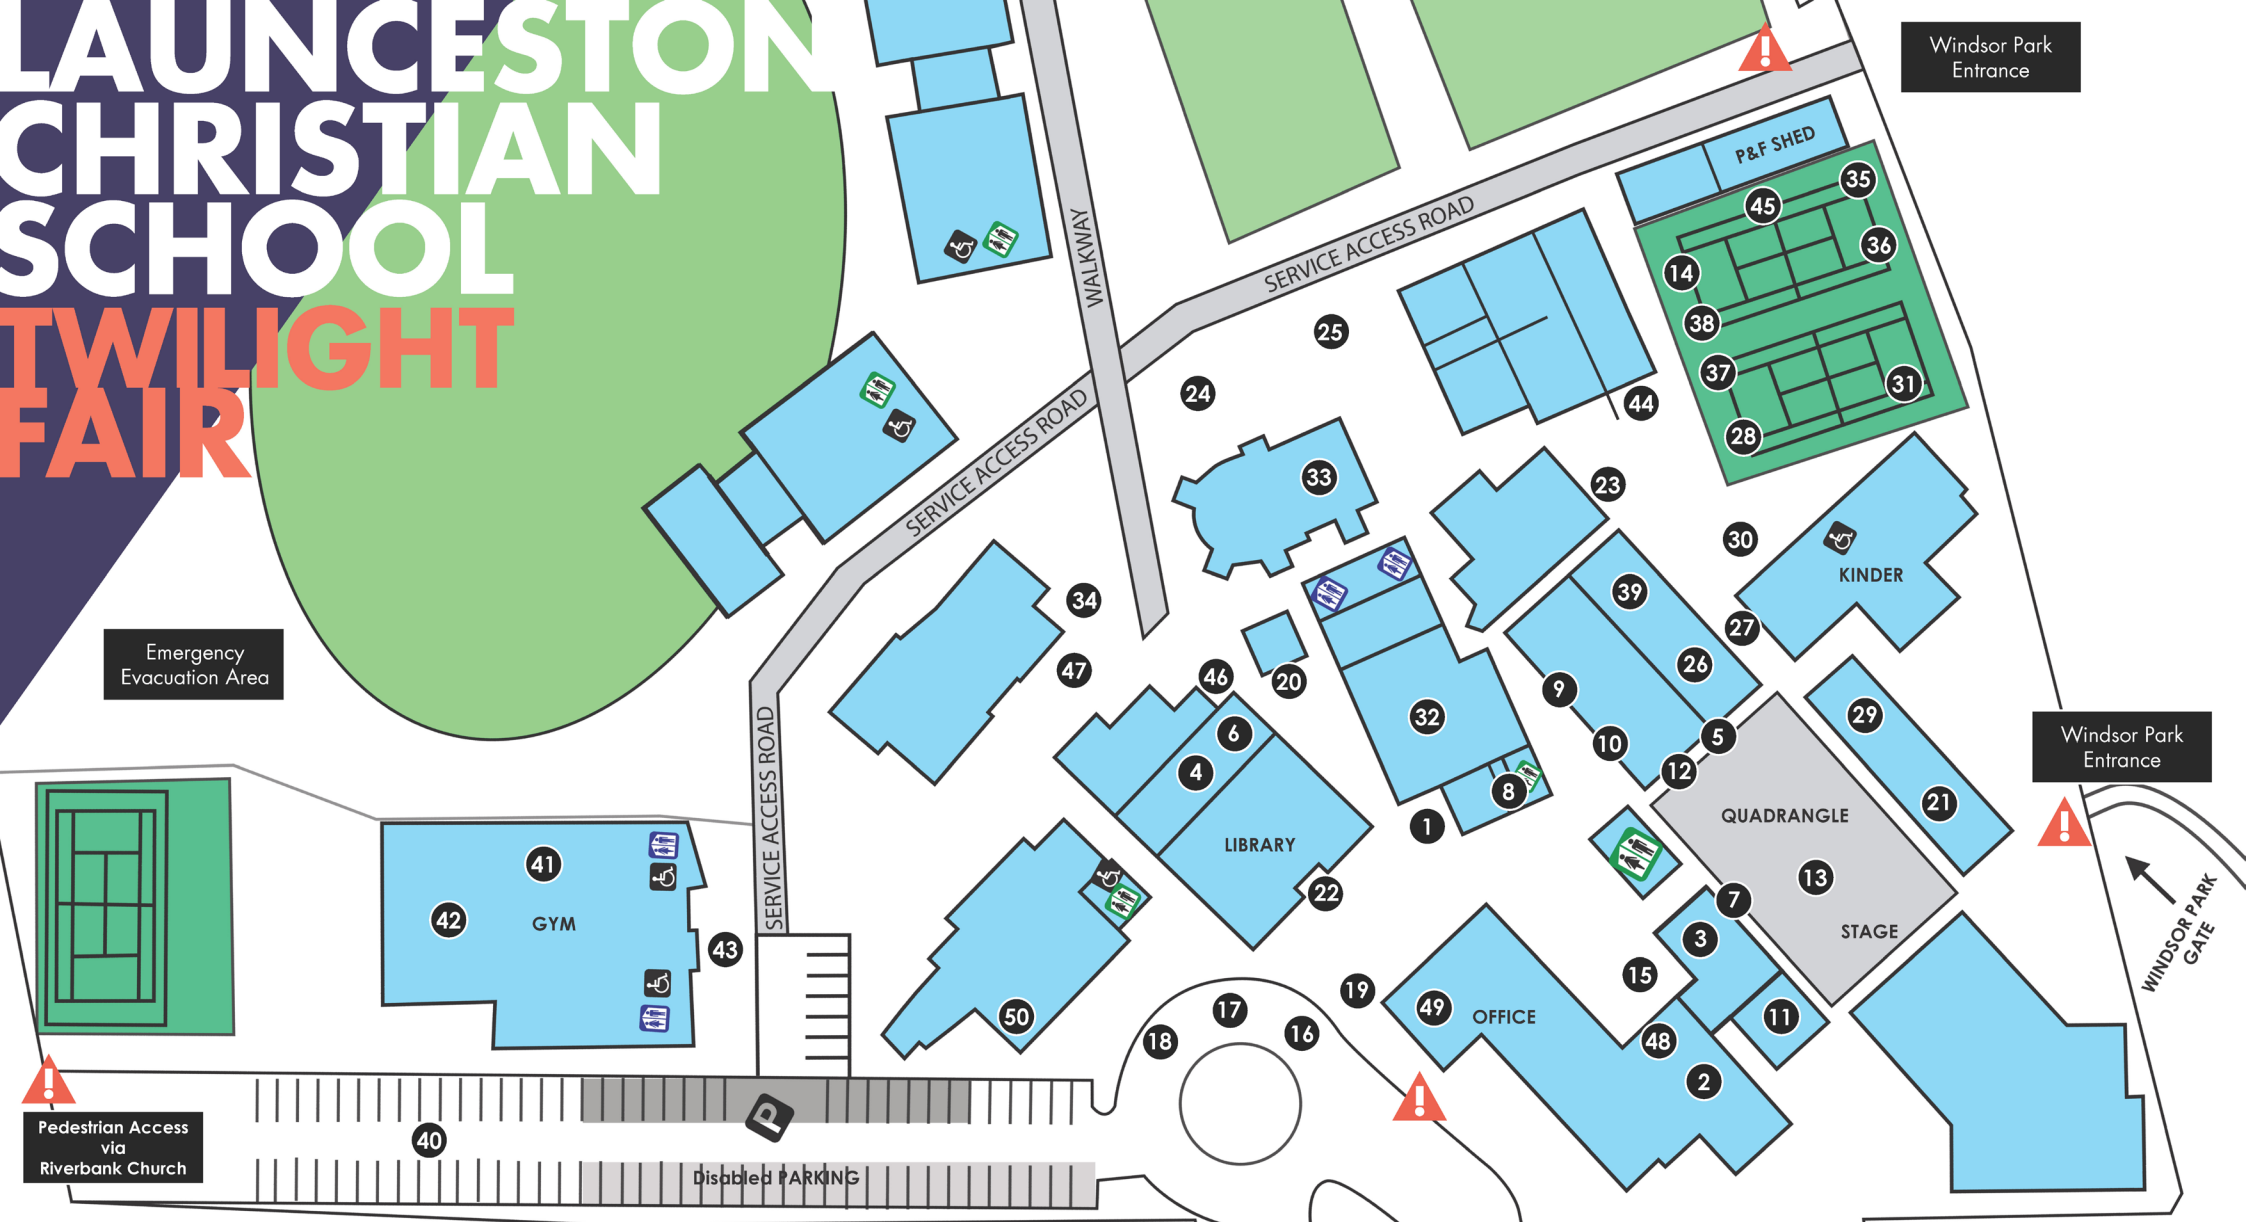

LAUNCESTON CHRISTIAN SCHOOL

TWILIGHT FAIR

Emergency Evacuation Area

Windsor Park Entrance

Windsor Park Entrance

Pedestrian Access via Riverbank Church

1. **Food Stalls**
2. 1 BBQ (Cold Drinks)
   - 2 Cafe
   - 3 Cakes and Yum
   - 4 Lolly Stall
   - 5 Croquettes
   - 6 Dutch Licorice
   - 7 Fruit Salad
   - 8 Hot Dogs (Cold Drinks)
   - 9 Hot Potatoes (Cold Drinks)
   - 10 Hot Chips (Cold Drinks)
   - 11 Milkshakes
   - 12 Oliebollen
   - 13 Peddlars Parade
   - 14 Show Bags and Fun

1. 15 Coffee Buzz
   - 16 Bird n Herd BBQ / Trailer Pork Boys
   - 17 Little Devil Donuts
   - 18 Tassie Sweet and Savoury Stix
   - 19 I Serve Ice Cream
   - 20 Monica's Fairy Floss
2. Note - Cold Drinks Available from Hotdogs, BBQ, Hot Chips & Hot Potatoes
3. **Other Stalls**
4. 21 Auction item Viewing (also see Program)
   - 22 Second Hand Books
   - 23 Balloons
   - 24 Anything on Wheels

- 25 Daisy - Vintage Car
- 26 Face Painting
- 27 Braiding & Hair Colouring
- 28 Minute to Win it
- 29 Handmade Market
- 30 Kinder Play
- 31 Mini Golf
- 32 Music/Entertainment
- 33 New and Used Clothing (Hope Thrift Store)
- 34 Plants
- 35 Side Show Alley
- 36 Sponge Throw
- 37 Surprise Dip
- 38 Surprise Bags
- 39 Art Exhibition

- 40 Rides - Swing Cars
- 41 Rides - Slide
- 42 Zorb Balls
- 43 Photo Booth
- 44 WAY FM
- 45 Rides - Jumping Castle (Prep to Year 4)
- 46 K9SAR
- 47 Reptile Show
- 48 LCS information
- 49 First Aid, Baby Change Room, Bag Drop
- 50 Finance

- Toilets
- Disability Toilets
- Twilight Fair Programs

West Tamar Rd Entrance

WINDSOR PARK GATE