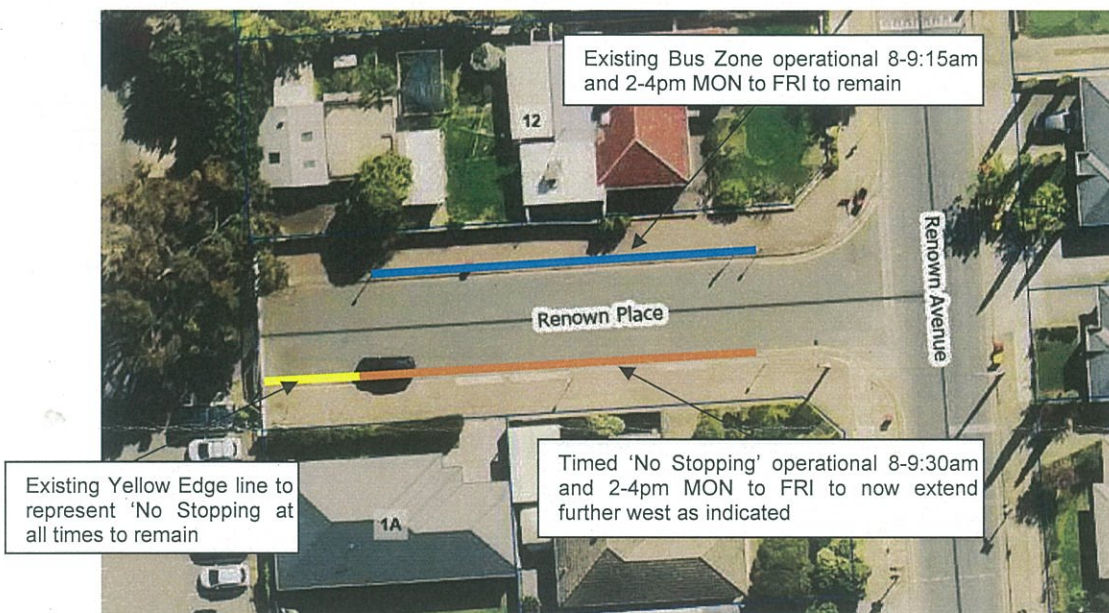

Renown Place, Clovelly Park

Parking
May 2022

Dear Resident

It has been brought to our recent attention that there is congestion occurring in Renown Place, Clovelly Park, during school pick up and drop off times, derived from vehicles parking on the southern side at the most western end of the street and at times across private property driveways.

Council has reviewed the situation which has highlighted that the existing timed 'No Stopping' zone operational between the hours of 8:00am - 9:30am and 2:00pm – 4:00pm Monday to Friday is currently not installed correctly, which allows a vehicle to be able to park unrestricted at all times, west of the driveway of 1A Renown Place, whereas the restriction should in fact extend further west to incorporate this section of on-street parking, up to the existing yellow edge line which represents 'No Stopping at all times'.

As such, for safety reasons and to improve the situation as well as reduce the likelihood of vehicles parking across driveways during school morning and afternoon peak times, Council will shortly proceed to correct the signing installed to reflect the diagram below.

Please note on-street parking is available outside of the above-mentioned restriction times for residents and or the general public to utilise, with the same logic applying to the bus zone situated on the opposite side of the road.