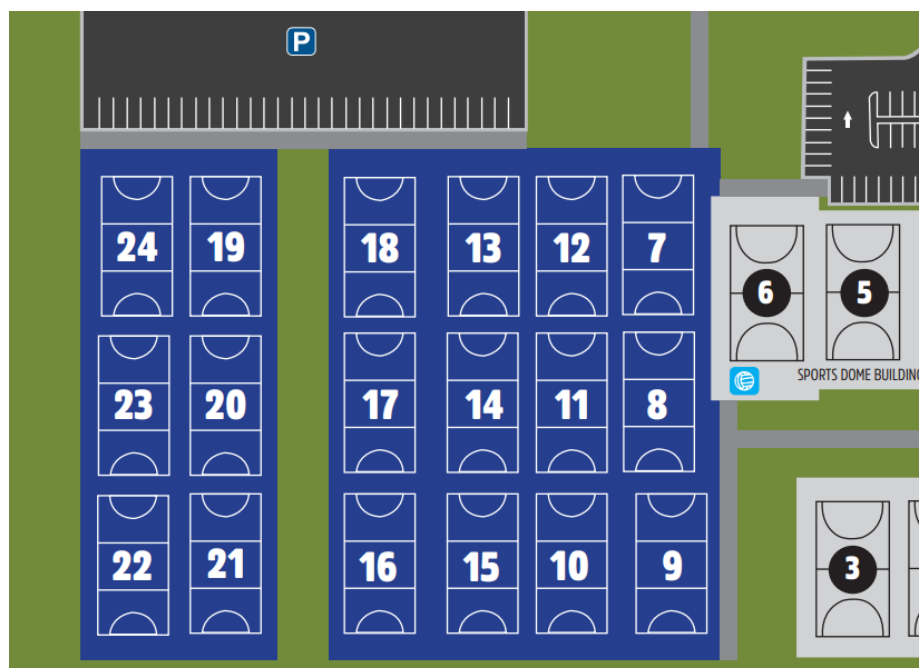

Time	Court 7	Court 8	Court 9	Court 10	BYE
11:10am Round 6 Pool B & D	Glen Innes Blue Vs HTI Opals Umpire:	St Nich's Gold Vs SFX Narrabri Gold Umpire:			
11:30am Round 7 Pool A & C	St Ed's Divas Vs HTI Gems Umpire:	St Nich's Blue Vs Glen Innes Red Umpire:	Manilla Minties Vs HTI Sapphires Umpires:	St Nich's White Vs Wee Waa Opens Umpires:	Armidale Blue St Ed's Drama Queens
11:50am Round 8 Pool B & D	St Nich's Gold Vs HTI Opals Umpire:	SFX Narrabri Vs St Ed's Legends Umpire:	SFX Narrabri Green Vs St Nich's Green	SXG Navy Vs St Ed's Warriors Umpire:	Glen Innes Blue St Ed's Legends
12:10pm Round 9 Pool A & C	Armidale Blue Vs St Nich's Blue Umpire:	Glen Innes Red Vs St Ed's Divas Umpire:	Wee Waa Opens Vs HTI Sapphires Umpires:	St Ed's Drama Queens Vs St Nich's White Umpires:	HTI Gems Manilla Minties
12:30pm Round 10 Pool B & D	Glen Innes Blue Vs St Nich's Gold Umpire:	St Ed's Legends Vs HTI Opals Umpire:			SFX Narrabri Gold
1:00pm Semi Finals knockout	Game 1: Winner Pool A Vs Runner up Pool D	Game 2: Winner Pool B Vs Runner up Pool C	Game 3: Winner Pool C Vs Runner up Pool B	Game 4: Winner Pool D Vs Runner up Pool A	Two x 10 min halves (2 min break)
1:40pm Finals knockout	Game 5: Winner of Game 1 Vs Winner of Game 2	Game 6: Winner of Game 3 Vs Winner of Game 4			Two x 10 min halves (2 min break)
2:05pm	Break				
2:15pm Grand Final	Court 7 Grand Final Winner of Game 5 Vs Winner of Game 6