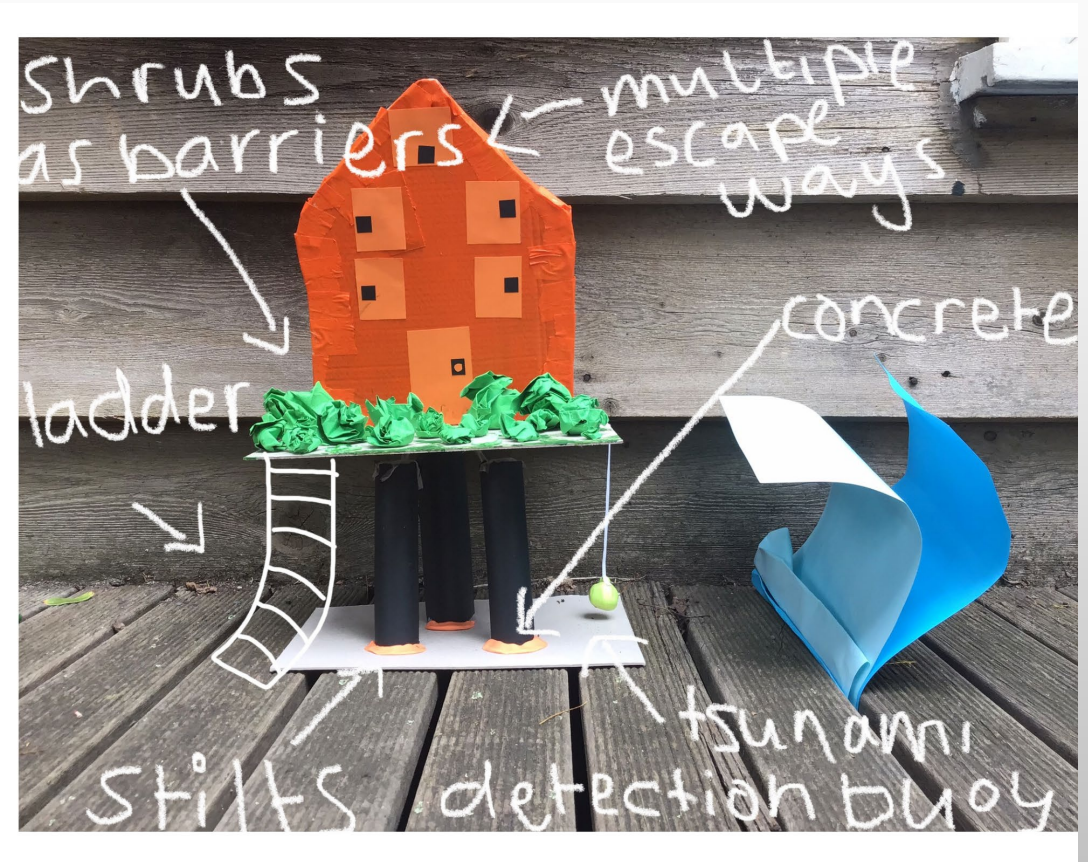

The background of the slide is a light gray gradient with several realistic water droplets of various sizes scattered across it. The droplets have highlights and shadows, giving them a three-dimensional appearance. The text is centered in the middle of the slide.

VIVIENNE'S TSUNAMI PROOF HOUSE

MY PLAN

MY HOUSE

MY EXPLANATION