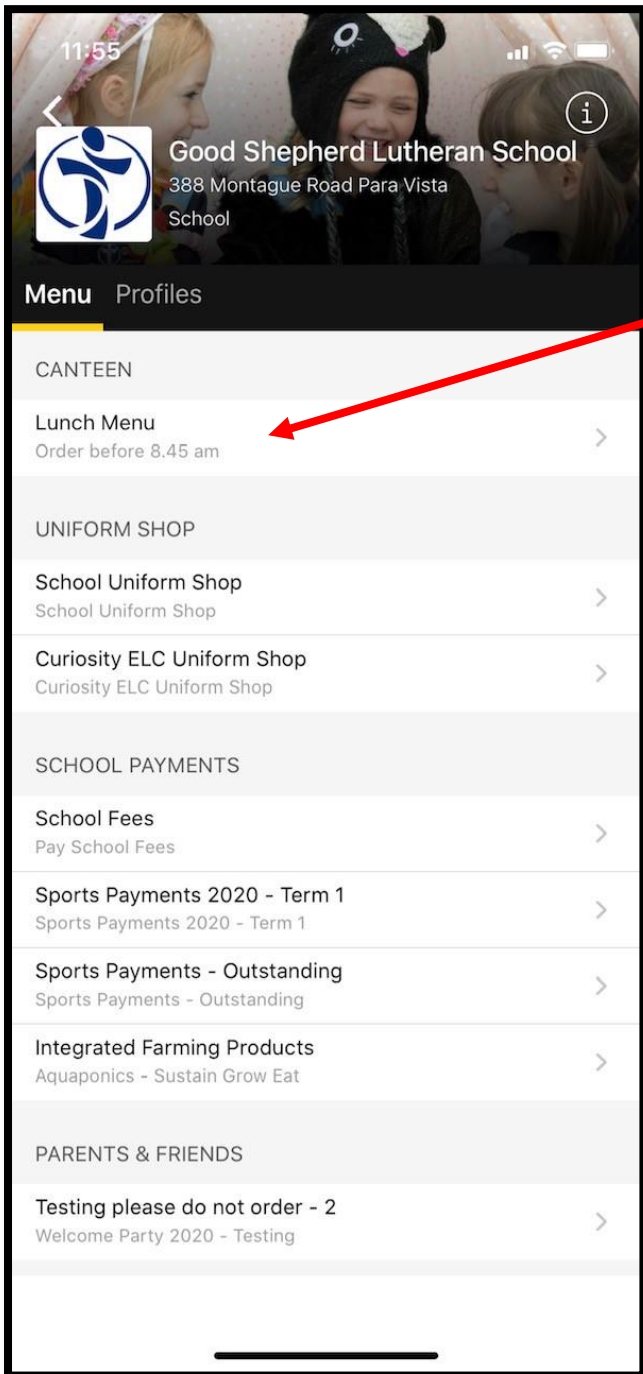

Add Profile

First Name Middle Name

Family Name

Gender

Year

Class

By adding profile information above you consent to the collection and processing of this data by this merchant and you confirm you have authorization to disclose the information within this profile to any third party authorized

Fill in the blanks
And click "Add Profile" button

Your child profile will appear like this

Manage each child detail under "Profiles"

Step 5: Order Placement for Canteen and Uniform Shop

To place your canteen order please go to main "Menu" then select "Menu Item"