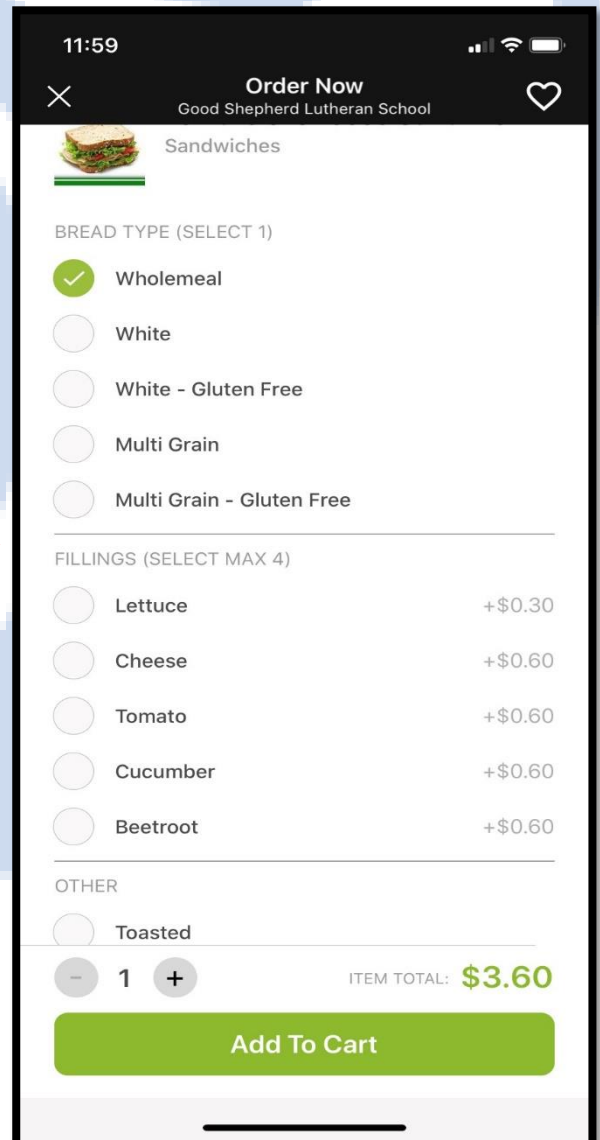

Add Profile

First Name Middle Name

Family Name

Gender

Year

Class

By adding profile information above you consent to the collection and processing of this data by this merchant and you confirm you have authorization to disclose the information within this profile to any third party authorized

Fill in the blanks
And click "Add Profile" button

Your child profile will appear like this

Manage each child detail under "Profiles"

Step 5: Order Placement for Canteen and Uniform Shop

To place your canteen order please go to main "Menu" then select "Menu Item"

Select the day to receive the order. Lunch orders to be placed by 8.45 am.

Select the item you
want to order
"Checkout"

Select "Bred Type"
and "Extra Filling"
"Add To Cart"

Sauce & Extras **Sandwiches** Salads