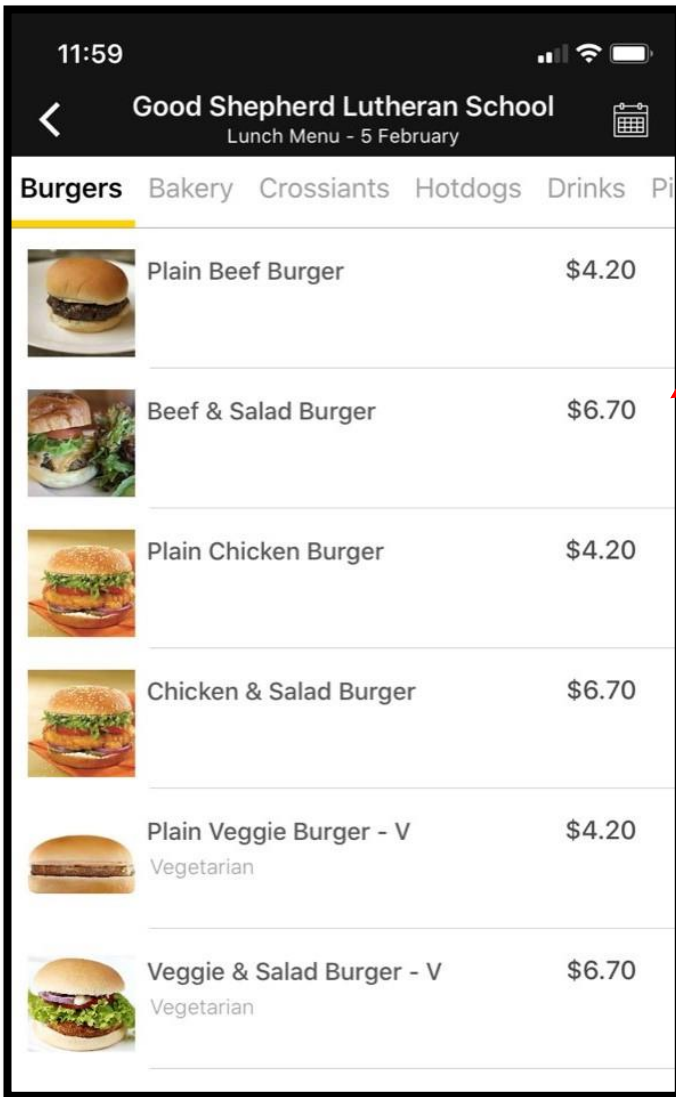

Select the item you
want to order
"Checkout"