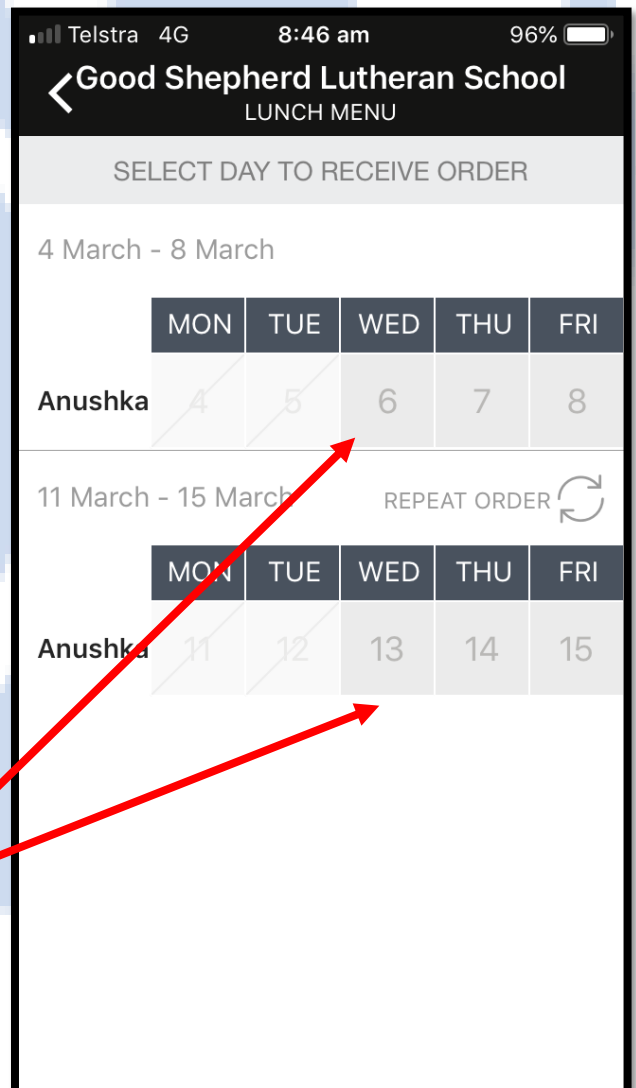

Add Profile

First Name Middle Name

Family Name

Gender

Year

Class

By adding profile information above you consent to the collection and processing of this data by this merchant and you confirm you have authorization to disclose the information within this profile to any third party authorized

Fill in the blanks
And click "Add Profile" button

Your child profile will appear like this

Manage each child detail under "Profiles"

Step 5: Order Placement for Canteen and Uniform Shop

To place your canteen order please go to main "Menu" then select "Menu Item"