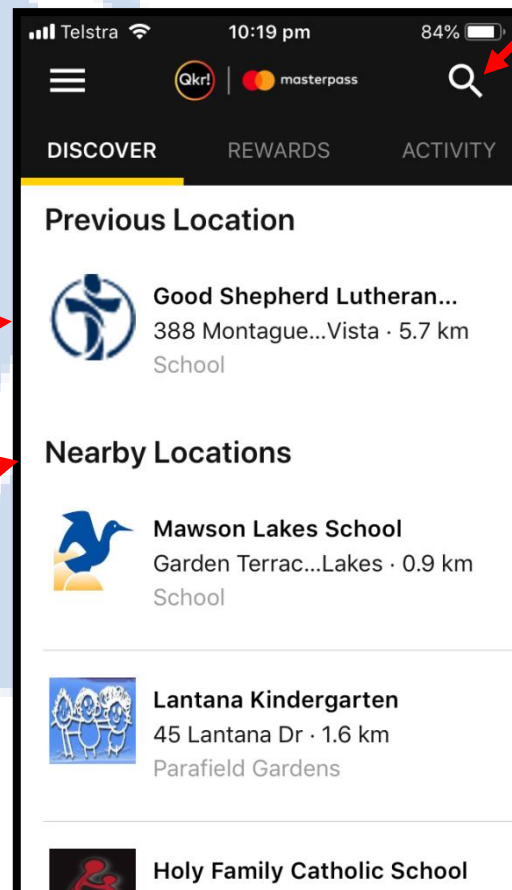

Good Shepherd

Lutheran School | Para Vista

What is Qkr!

Qkr! with MasterPass by MasterCard is the secure and easy way to order and pay for school items, giving you the flexibility to place orders at a time and place that suits you. Qkr! accepts all debit/credit cards to offer you a wide variety of payment choice. The Qkr! with MasterPass app is free and easy to use.

Step 1: Download Qkr!

Step 2: Register

Select your country as "Australia" and follow the steps to register.

Step 3: Find our school

Search for our school name

If you're within 10 Kms of the school, you can select our school from "Nearby Locations"

Click our school