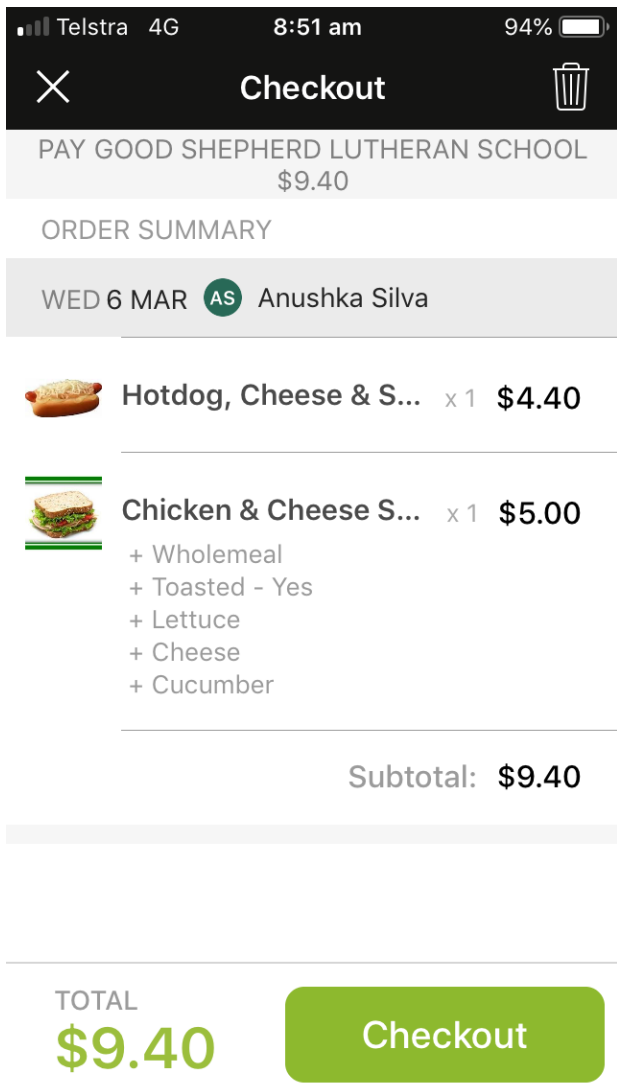

Make sure the order details are correct, before you finalise the payment

Enter card details. You can add 5 cards in to your wallet. (Debit/Credit)