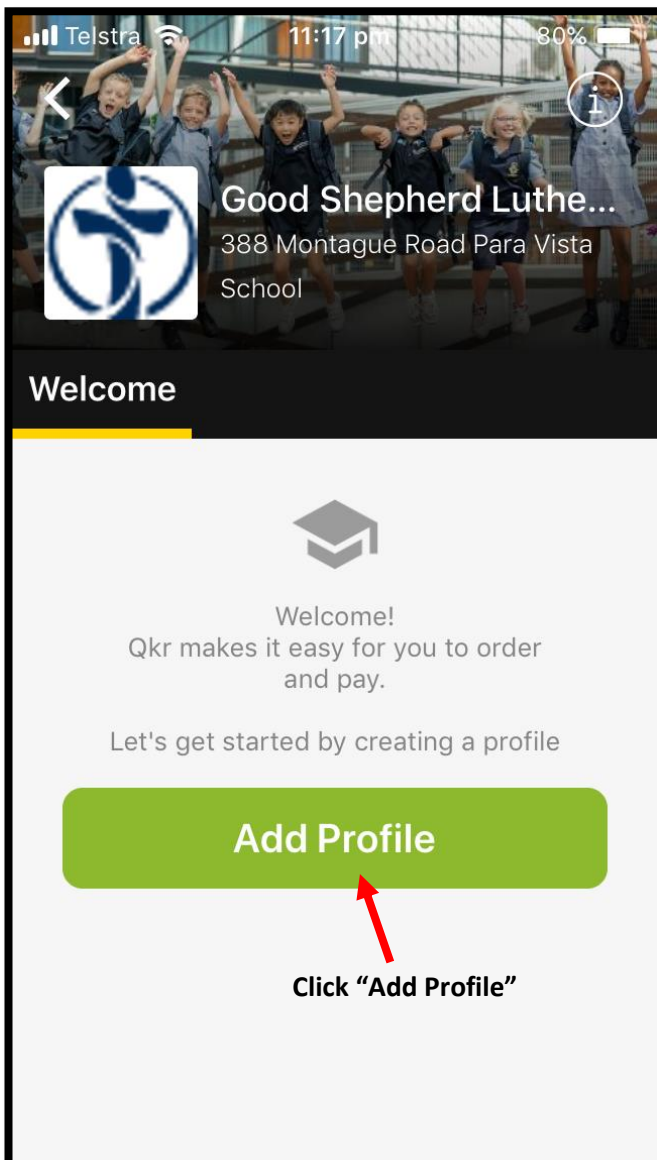

Good Shepherd

Lutheran School | Para Vista

What is Qkr!

Qkr! with MasterPass by MasterCard is the secure and easy way to order and pay for school items, giving you the flexibility to place orders at a time and place that suits you. Qkr! accepts all debit/credit cards to offer you a wide variety of payment choice. The Qkr! with MasterPass app is free and easy to use.

Step 1: Download Qkr!

Step 2: Register

Select your country as "Australia" and follow the steps to register.

Step 3: Find our school

Search for our school name

If you're within 10 Kms of the school, you can select our school from "Nearby Locations"

Click our school

Step 4: Register your Student/s

When first accessing our school, you will be prompted to add student/s profile for your child/children. This allows you to make orders and payments for them.