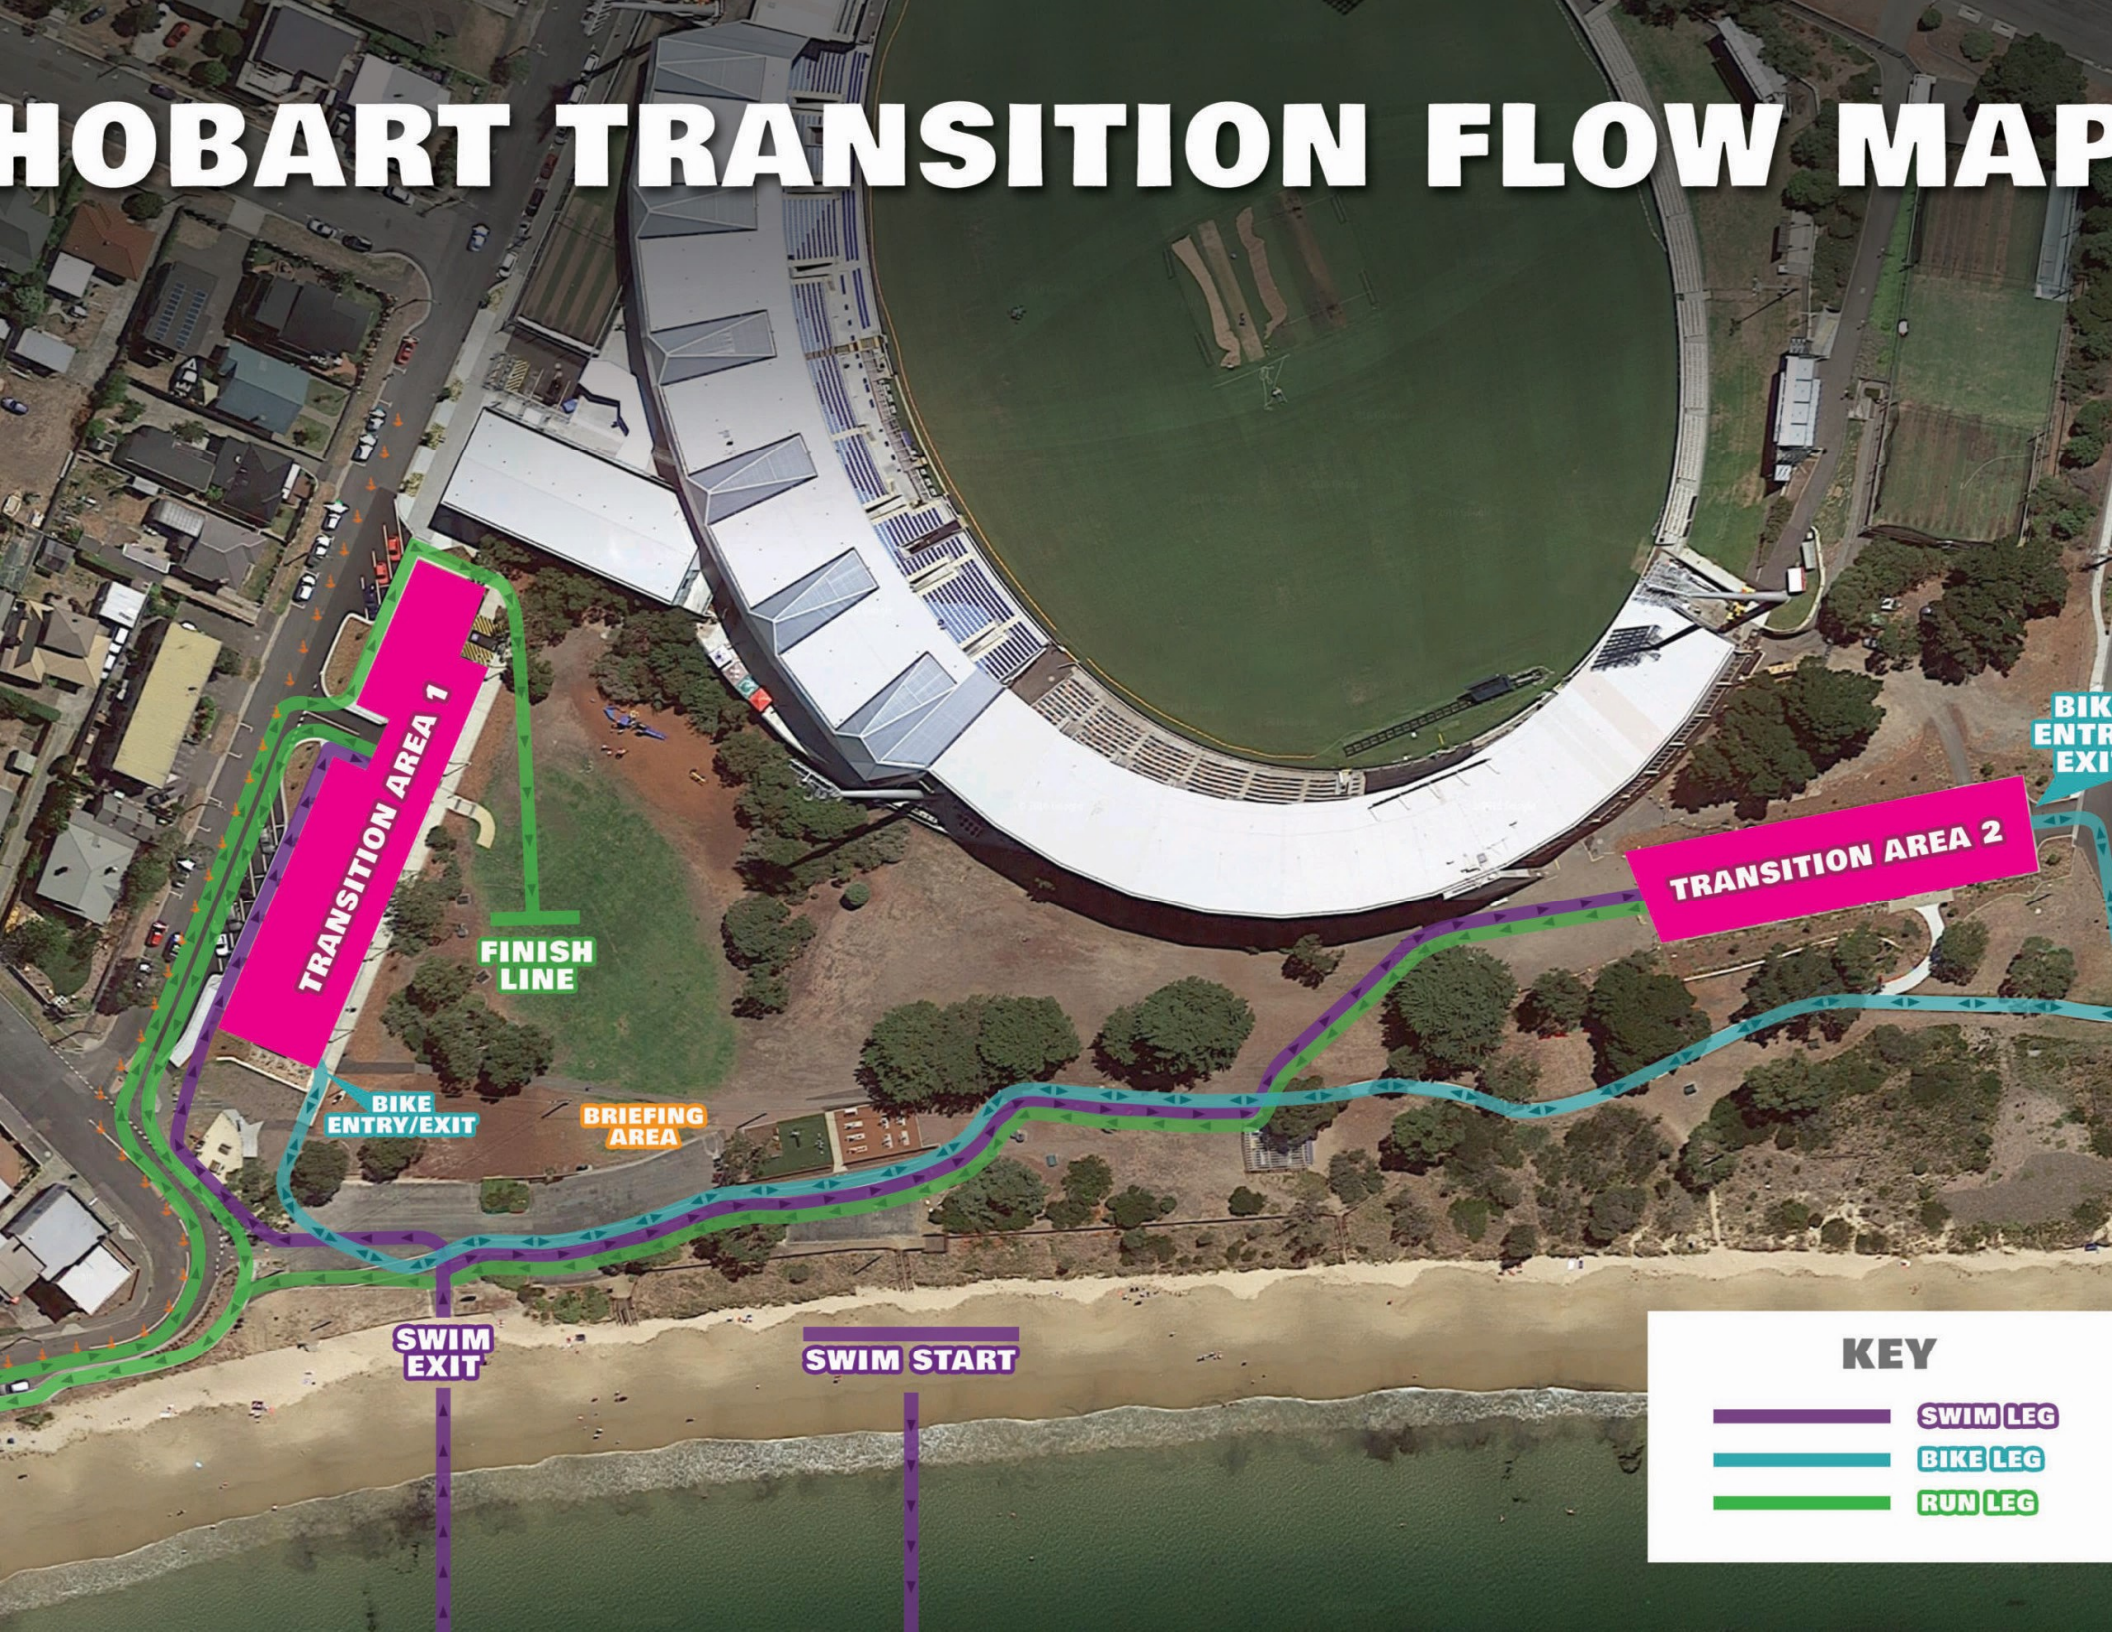

HOBART TRANSITION FLOW MAP

KEY

- SWIM LEG
- BIKE LEG
- RUN LEG