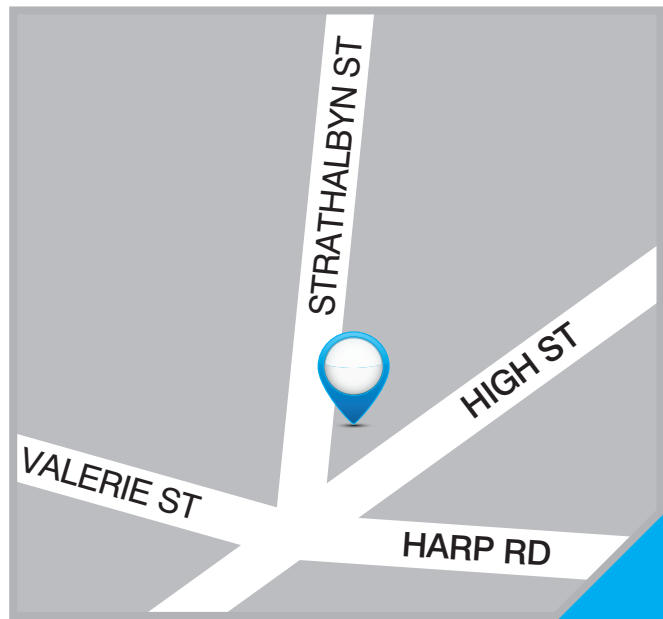

Your uniform is available at the PSW STORE IN KEW EAST

12 Strathalbyn Street
Kew East VIC 3102
Phone: (03) 9768 0381

REGULAR TRADING HOURS**

Tues to Fri: 9:00am - 5:00pm

Sat: 10:00am - 1:00pm

psw.com.au Save Time, Shop Online!

Trading Hours

Tuesday to Friday: 9:00am - 5:00pm

Saturday: 10:00am - 1:00pm

*Store hours subject to change

Address:

12 Strathalbyn Street

Kew East VIC 3102

Shop online at www.psw.com.au