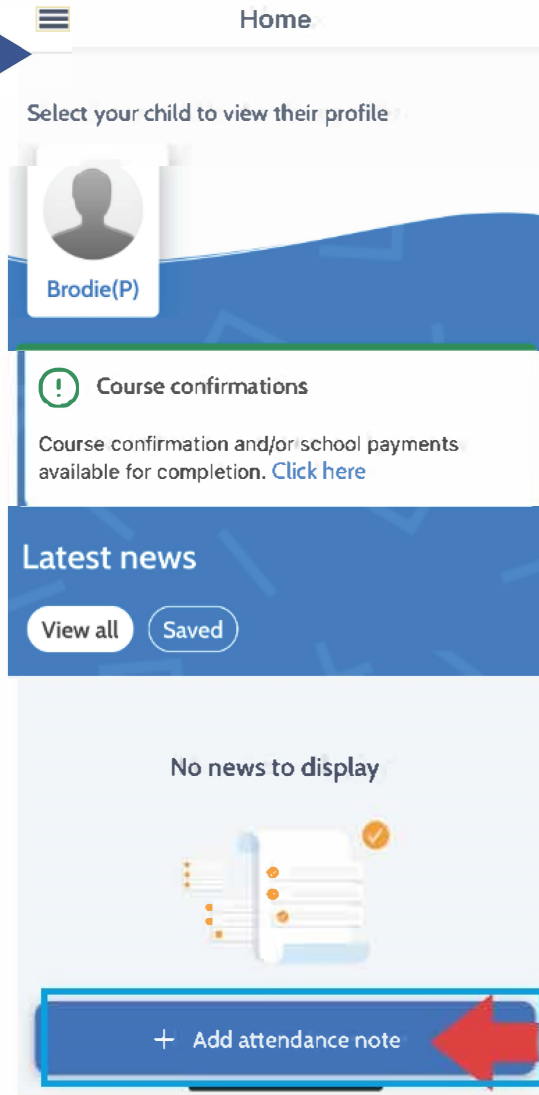

Sorted by most recent

Save news

Save a news item by selecting the bookmark. Your saved items can be found under the saved tab.

Got it!

Home page opens side panel.

Easy access attendance note on home page.

Student profile picture on the home page will still open the student profile.