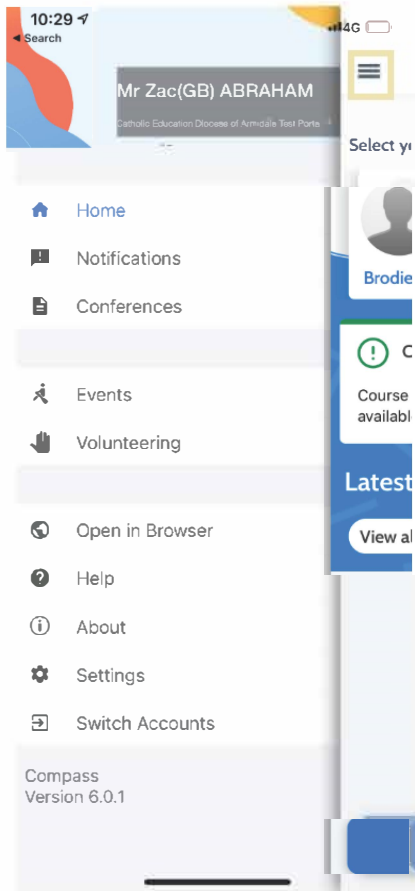

Sorted by most recent

Save news

Save a news item by selecting the bookmark. Your saved items can be found under the saved tab.

Got it!

Home page opens side panel.

Easy access attendance note on home page.

Student profile picture on the home page will still open the student profile.