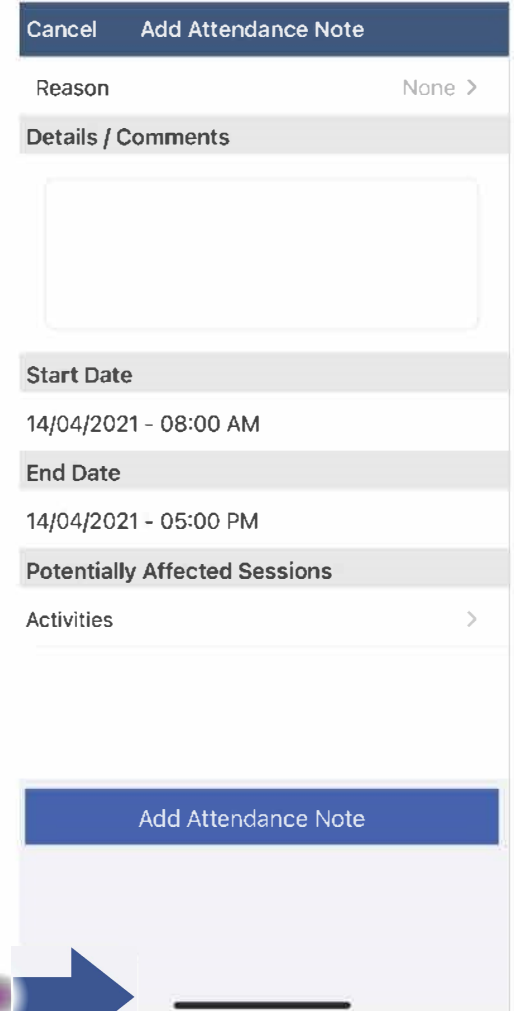

Sorted by most recent

Save news

Save a news item by selecting the bookmark. Your saved items can be found under the saved tab.

Got it!

Home page opens side panel.

Easy access attendance note on home page.

Student profile picture on the home page will still open the student profile.