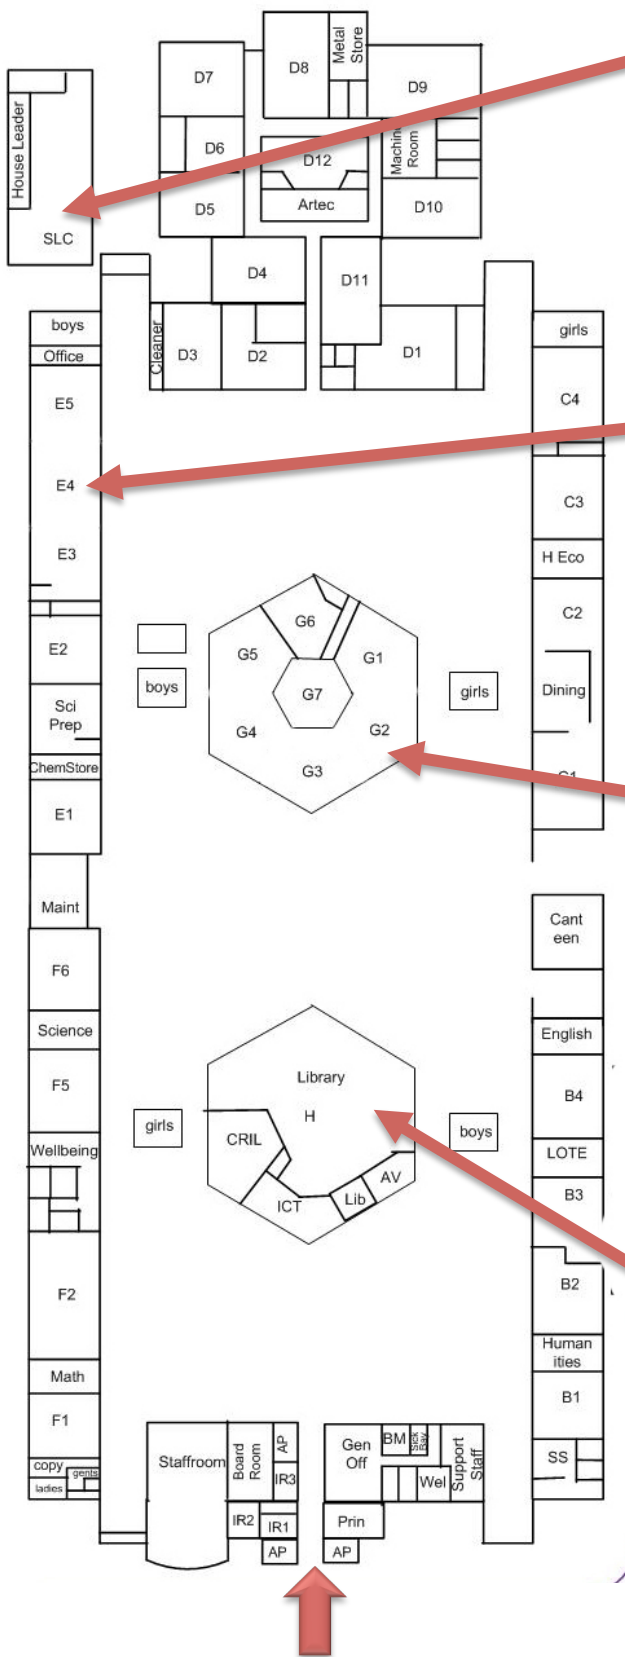

Parent Teacher Interviews – Teacher Locations

SENIOR LEARNING CENTRE Sho to W (21)

Kerry Short	Marcus Varley
Kathy Skidmore	Gerry Vecchio
Vanessa Sleeth	Graeme Waight
Alison Smith	Robyn Waight
Rob Steer	Trish Walker
Carla Stevens	Tara Warnett
Xavier Tanner	Ashley Warren
Jane Thorn	Vikki Waser
Livia Tiso	Dan Watson
Carly Tuhan	Victoria Wetherall
Karen Utber	