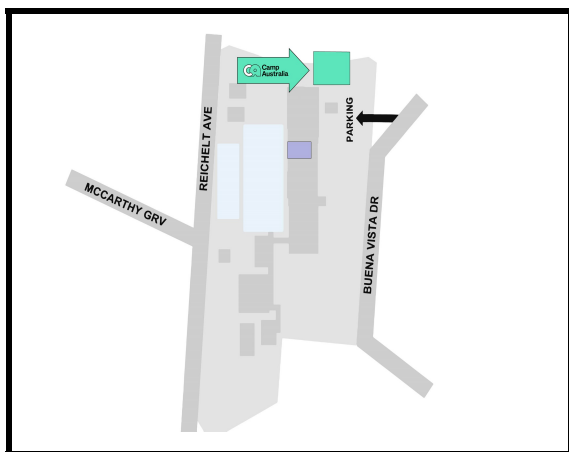

# Pupil Free Day

**Date:** 23-May-2022

**Time:** 07:00 to 18:00

**Location:** The Before and After School Care Room at Montmorency South Primary School

**Fees:** \$69.82  
\$10.47 after max. CCS\*