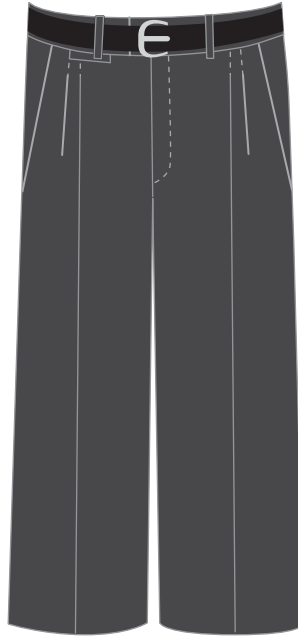

Knee High Formal Socks
Compulsory with grey shorts

MARIST COLLEGE ASHGROVE Year 11 - Term 2 & 3 plus formal uniform for specific occasions during the year

Academic Uniform

Compulsory Terms 2 & 3

Compulsory All Year Round
(at least to and from school and on formal occasions)