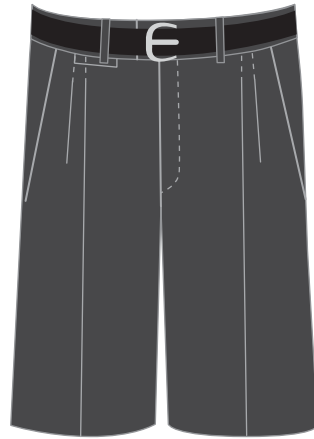

Optional All Year Round

Optional All Year Round

Optional All Year Round

Backpack

The College Backpack or Retro Bag must be used at all times.
Any extra items must be carried in MCA branded bags.

Retro Carry Bag