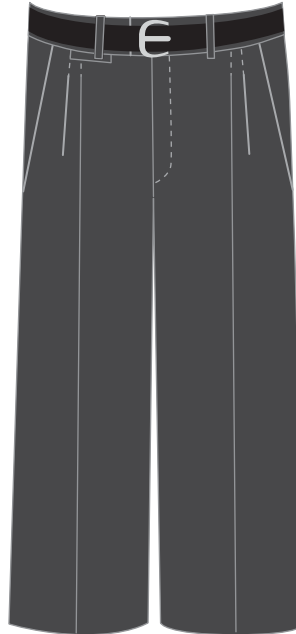

Knee High Formal Socks
Compulsory with grey shorts

MARIST COLLEGE ASHGROVE Years 5-10 - Term 2 & 3 plus formal uniform for specific occasions during the year

Academic Uniform

Compulsory Terms 2 & 3

Compulsory All Year Round
(at least to and from school and on formal occasions)

Optional All Year Round

Optional All Year Round

Optional All Year Round

Compulsory Terms 2 & 3 Year 5 Only

Backpack

The College Backpack or Retro Bag must be used at all times.
Any extra items must be carried in MCA branded bags.