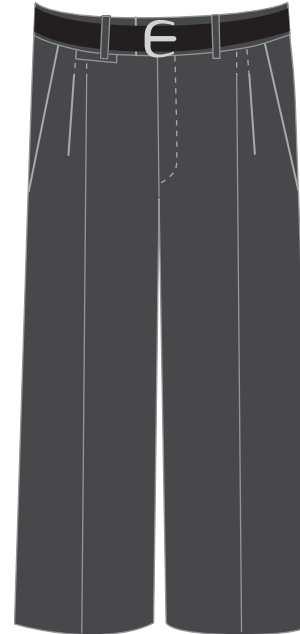

Ashgrove Tie
Compulsory Terms 2 & 3

MARIST COLLEGE ASHGROVE Year 12 - Term 1

Academic Uniform

Compulsory Terms 1 & 4

Compulsory All Year Round
(at least to and from school and on formal occasions)

Optional All Year Round