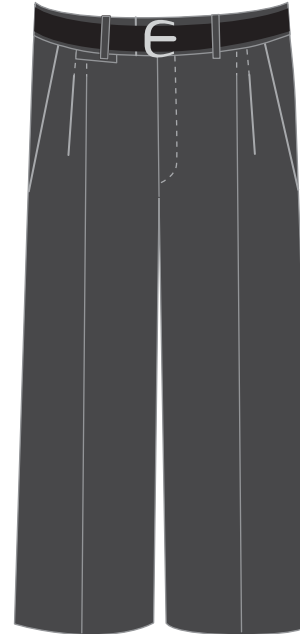

Optional All Year Round

Optional All Year Round

Optional All Year Round

Backpack

The College Backpack or Retro Bag must be used at all times.
Any extra items must be carried in MCA branded bags.

Retro Carry Bag