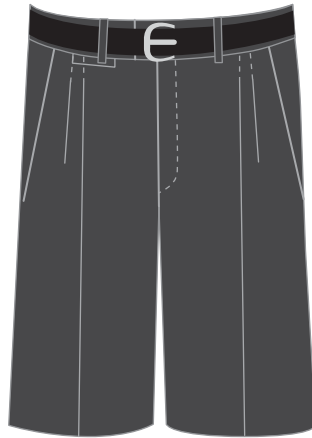

Knee High Formal Socks
Compulsory with grey shorts

Ashgrove Tie
Compulsory Terms 2 & 3

MARIST COLLEGE ASHGROVE Year 11 - Term 1 & 4

Academic Uniform

Compulsory Terms 1 & 4

Compulsory All Year Round
(at least to and from school and on formal occasions)

Optional All Year Round

Optional All Year Round

Optional All Year Round

Backpack

The College Backpack or Retro Bag must be used at all times.
Any extra items must be carried in MCA branded bags.

Retro Carry Bag