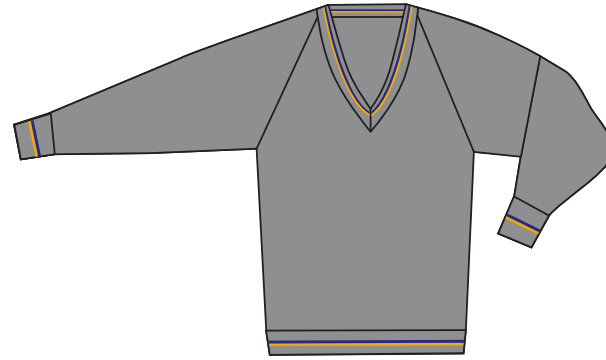

Optional All Year Round