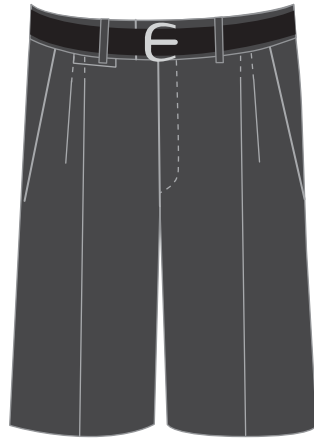

Knee High Formal Socks
Compulsory with grey shorts

MARIST COLLEGE ASHGROVE Years 5-10 - Term 2 & 3 plus formal uniform for specific occasions during the year

Academic Uniform

Compulsory Terms 2 & 3

Compulsory All Year Round
(at least to and from school and on formal occasions)

Optional All Year Round

Optional All Year Round

Optional All Year Round

Compulsory Terms 2 & 3 Year 5 Only

Backpack

The College Backpack or Retro Bag must be used at all times.
Any extra items must be carried in MCA branded bags.