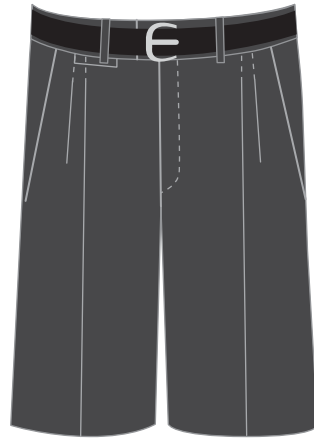

Ashgrove Tie
Compulsory Terms 2 & 3

MARIST COLLEGE ASHGROVE Year 12 - Term 1

Academic Uniform

Compulsory Terms 1 & 4

Compulsory All Year Round
(at least to and from school and on formal occasions)

Optional All Year Round