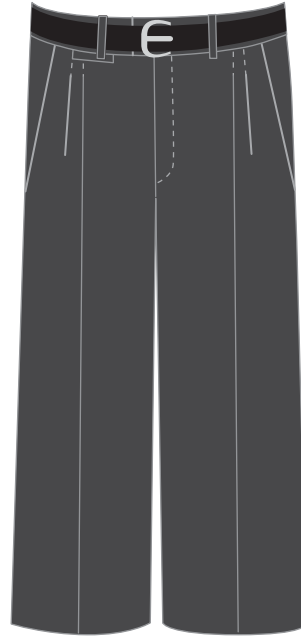

Compulsory Terms 2, 3 & 4