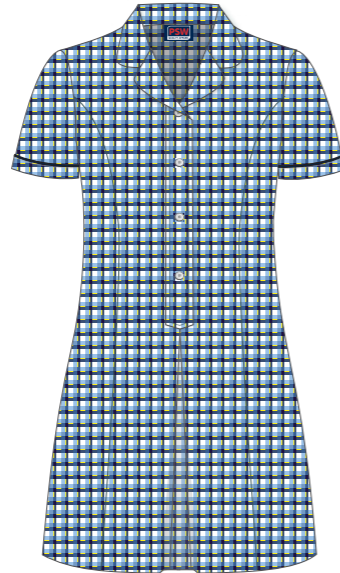

SUMMER

1119003_913
SS Panel Polo

1118016_215
Summer Dress

11103550_12
Elastic Waist Gaberdine Shorts

1100315_12
Cullottes

SPORTS

1110149_1382
SS Panel Sports Polo

1111569_12
Stretch Microfibre Shorts

1110737_12
Zip Cuff Trackpant

1110149_1121
SS Panel Sports Polo

1110149_1114
SS Panel Sports Polo

1101364_12
Scooter Skirt

WINTER

1119008_913
LS Panel Polo

1105056-1120
Wool Blend Jumper

1101187_1120
Zip Through Jacket
with Double Stripes Rib