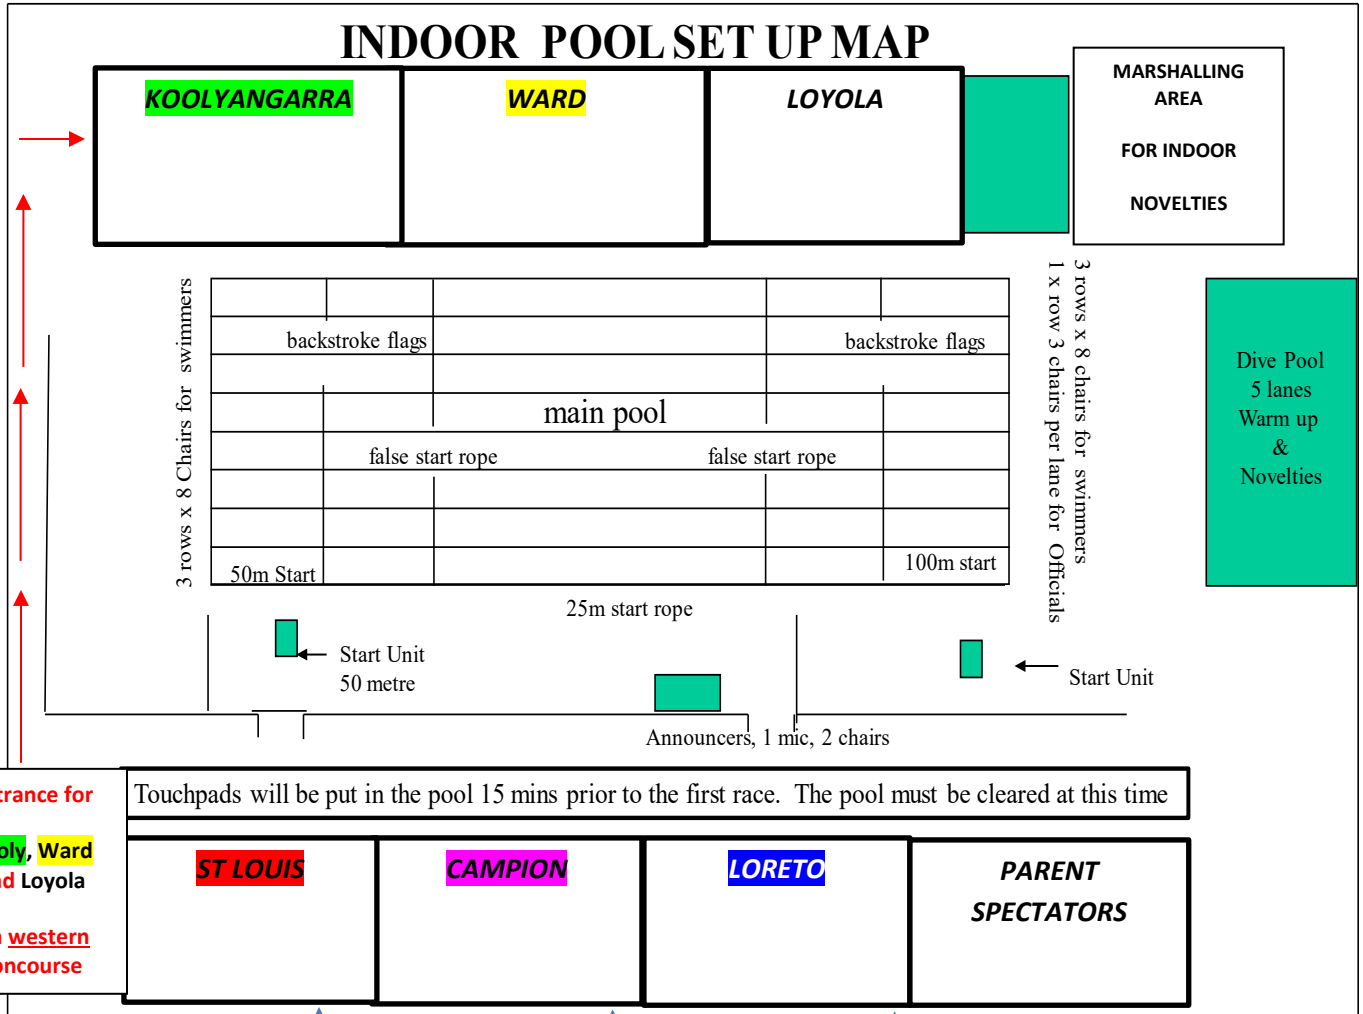

EVENT MARSHALING – INDOOR SWIM EVENTS
Exit via northern doors under portable grandstand.

INDOOR POOL SET UP MAP

2024 LANE ALLOCATION:

1. **Free Lane**
2. **Campion**
3. **Ward**
4. **Loyola**
5. **Loreto**
6. **Koolyangarra**
7. **St Louis**
8. **Free Lane**