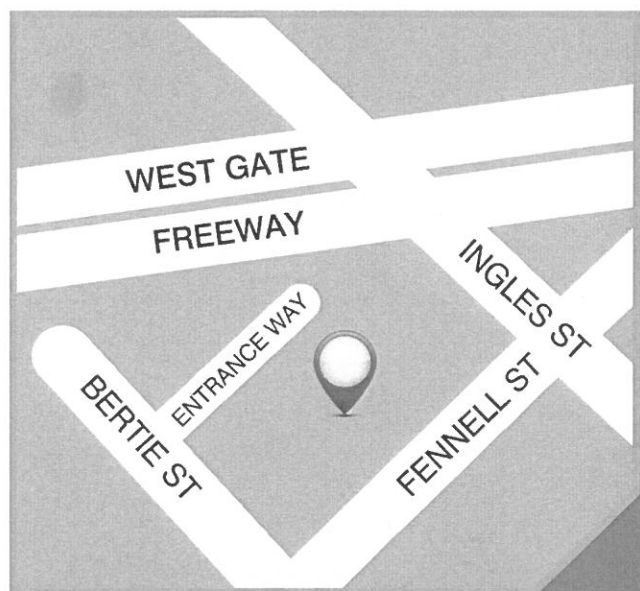

psw.com.au Save Time, Shop Online!

SHOP ONLINE

FLEXIBLE EXCHANGE OPTIONS

RETAIL STORE

LAYBY AVAIL

ASK IN STORE ***

PSWSCHOOLS

PSW_APPAREL

***No new lay-bys in January, Lay-bys require a 20% deposit, Lay-bys available in-store only, Extended lay-by for 'Back to School 2019' must be placed between Mon 5th Nov and Fri 21st Dec 2018. Lay-bys must be paid for and picked-up by Fri 25 Jan 2019.

** Store trading hours are subject to change, please refer to www.psw.com.au for all store trading hours, holiday trading and public holiday information, or call the customer service team on (03) 9768 0333.

* School Price Lists are subject to change throughout the year.

PSW

QUALITY IN EVERY STITCH