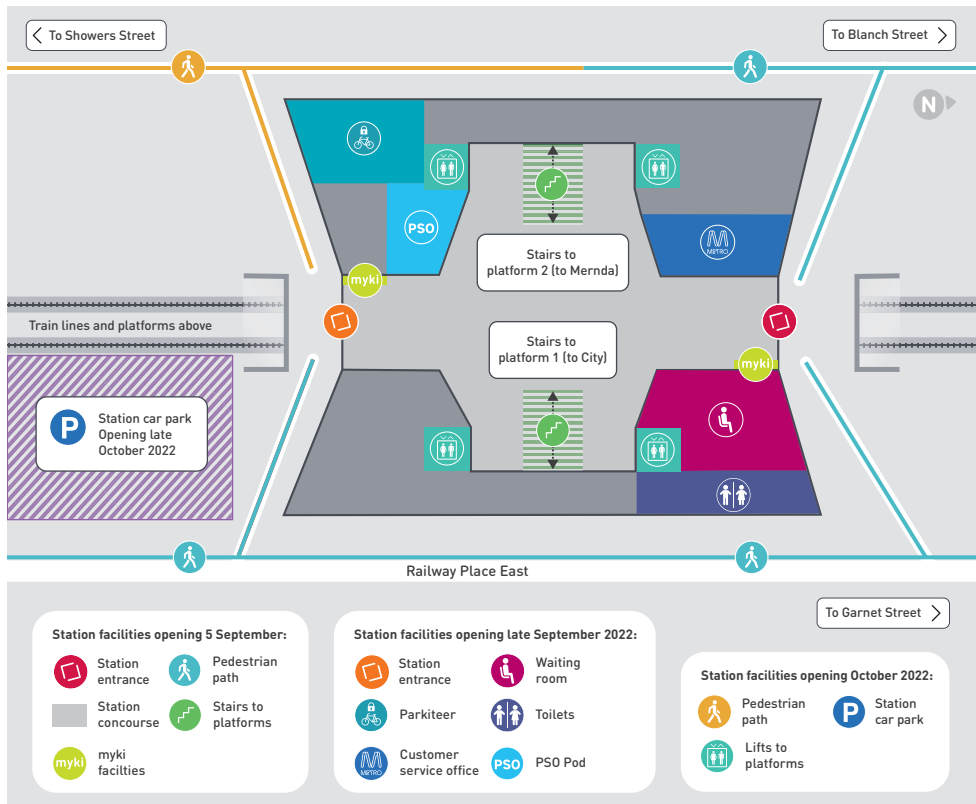

BELL STATION PRECINCT

ASK US A QUESTION

If you have any questions about the project, call us on **1800 105 105** or email contact@levelcrossings.vic.gov.au