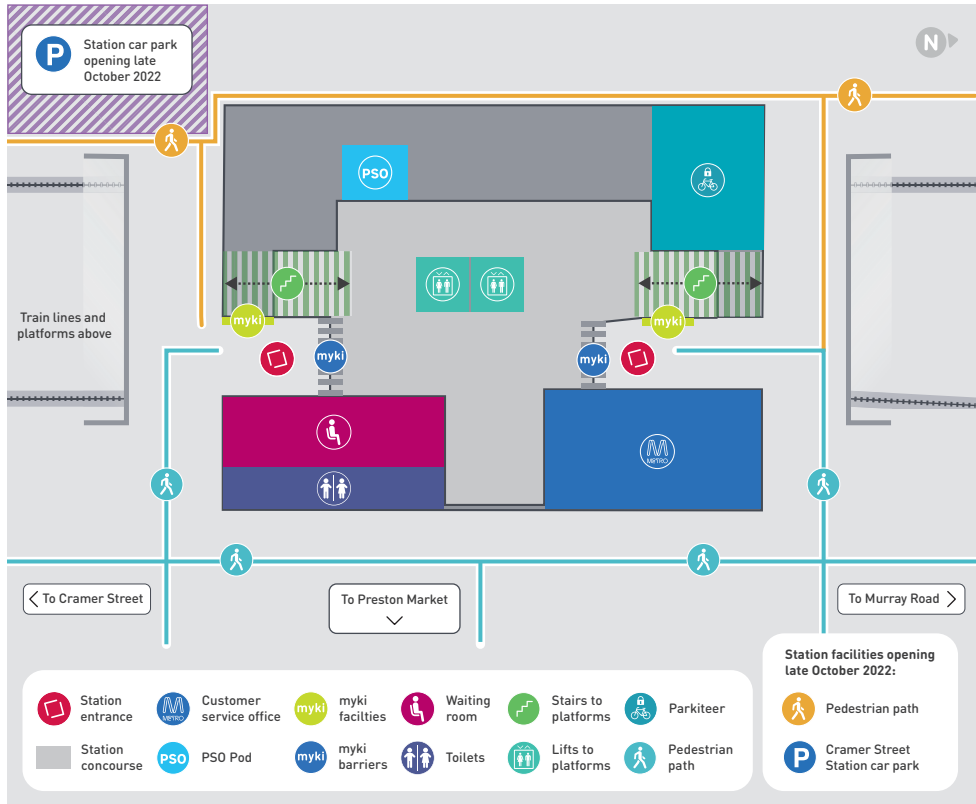

PRESTON STATION PRECINCT

ASK US A QUESTION

If you have any questions about the project, call us on **1800 105 105** or email contact@levelcrossings.vic.gov.au