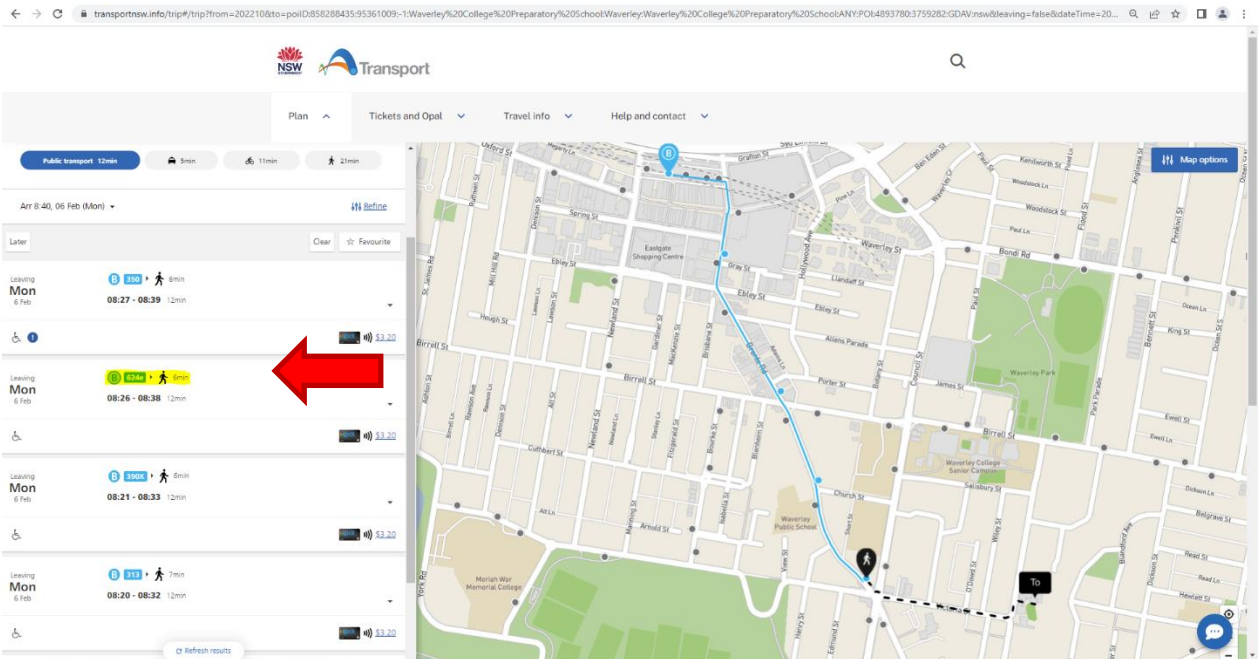

# How to Plan your School Bus trip

**Step 1: Visit [transportnsw.info/trip#/trip](https://transportnsw.info/trip#/trip) and fill in your origin and destination**

**Step 2: Refine your search**

**Note: Select "School bus" then "Apply" to include Dedicated School Routes in your search**

### Step 3: Select your date and desired time of arrival or departure

**Example:** 06 Feb (Mon) arriving at 08:40 AM

### Step 4: Proceed to find the available routes that operate to your destination.

**Note:** Dedicated School Routes are identified with an “e” suffix.

### Step 4: Find departure times and locations

Click on the **PDF timetable link** to view departure times from key stops.