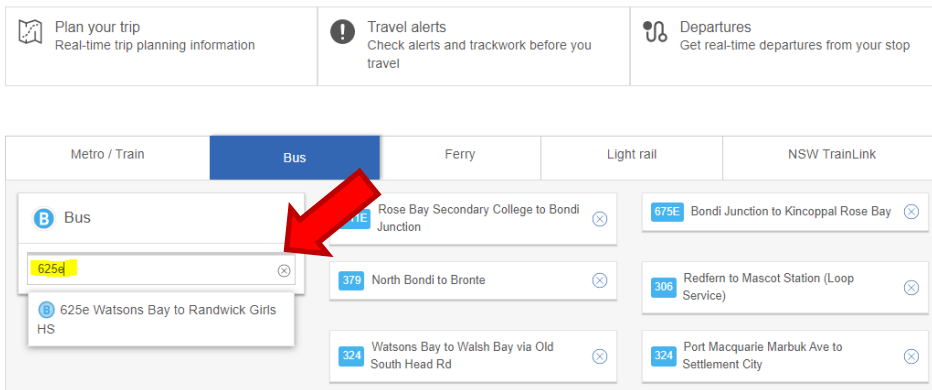

### Step 3: Select your date and desired time of arrival or departure

**Example:** 06 Feb (Mon) arriving at 08:40 AM

### Step 4: Proceed to find the available routes that operate to your destination.

**Note:** Dedicated School Routes are identified with an “e” suffix.

# How to Find your School Bus Timetable

**Step 1: Visit [transportnsw.info/routes/bus](https://transportnsw.info/routes/bus) and search for your route.**

**Note:** Dedicated School Routes are identified with an “e” suffix.

## Routes and timetables

**Step 3: Explore the route map and stopping pattern**