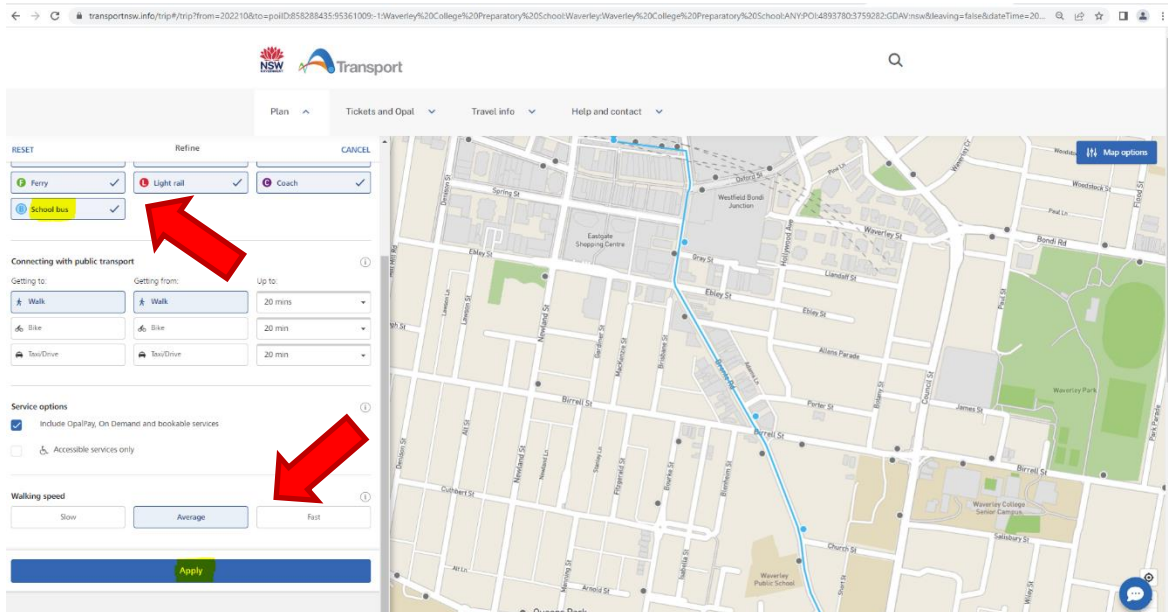

# How to Plan your School Bus trip

**Step 1: Visit [transportnsw.info/trip#/trip](https://transportnsw.info/trip#/trip) and fill in your origin and destination**

**Step 2: Refine your search**

**Note: Select "School bus" then "Apply" to include Dedicated School Routes in your search**

### Step 3: Select your date and desired time of arrival or departure

**Example:** 06 Feb (Mon) arriving at 08:40 AM

### Step 4: Proceed to find the available routes that operate to your destination.

**Note:** Dedicated School Routes are identified with an “e” suffix.

### Step 4: Find departure times and locations

Click on the **PDF timetable link** to view departure times from key stops.