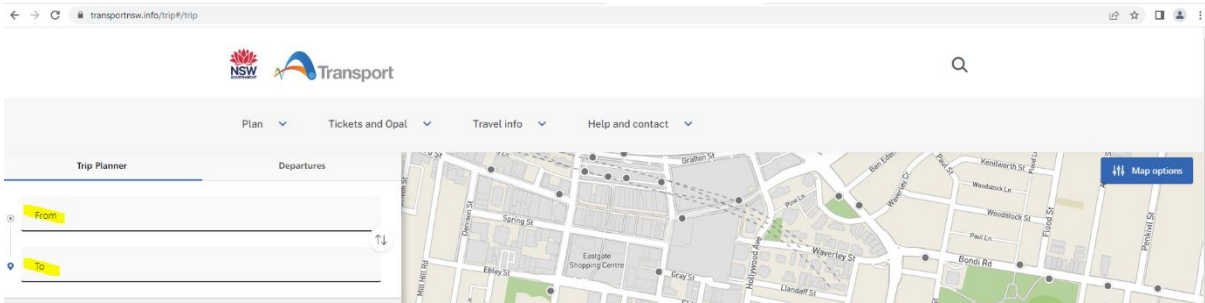

# How to Plan your School Bus trip

**Step 1: Visit [transportnsw.info/trip#/trip](https://transportnsw.info/trip#/trip) and fill in your origin and destination**

**Step 2: Refine your search**

**Note: Select "School bus" then "Apply" to include Dedicated School Routes in your search**

### Step 3: Select your date and desired time of arrival or departure

**Example:** 06 Feb (Mon) arriving at 08:40 AM

### Step 4: Proceed to find the available routes that operate to your destination.

**Note:** Dedicated School Routes are identified with an “e” suffix.