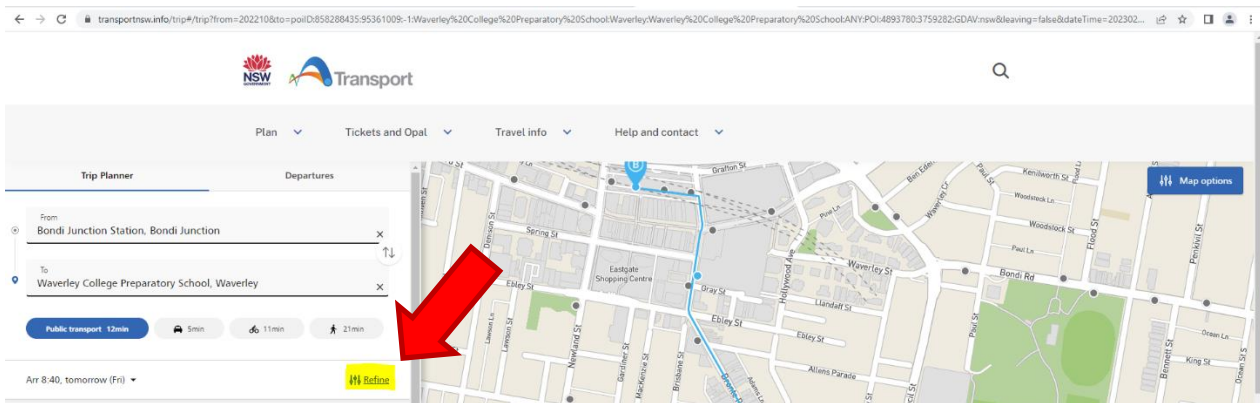

# How to Plan your School Bus trip

**Step 1: Visit [transportnsw.info/trip#/trip](https://transportnsw.info/trip#/trip) and fill in your origin and destination**

**Step 2: Refine your search**

**Note: Select "School bus" then "Apply" to include Dedicated School Routes in your search**

### Step 3: Select your date and desired time of arrival or departure

**Example:** 06 Feb (Mon) arriving at 08:40 AM

### Step 4: Proceed to find the available routes that operate to your destination.

**Note:** Dedicated School Routes are identified with an “e” suffix.