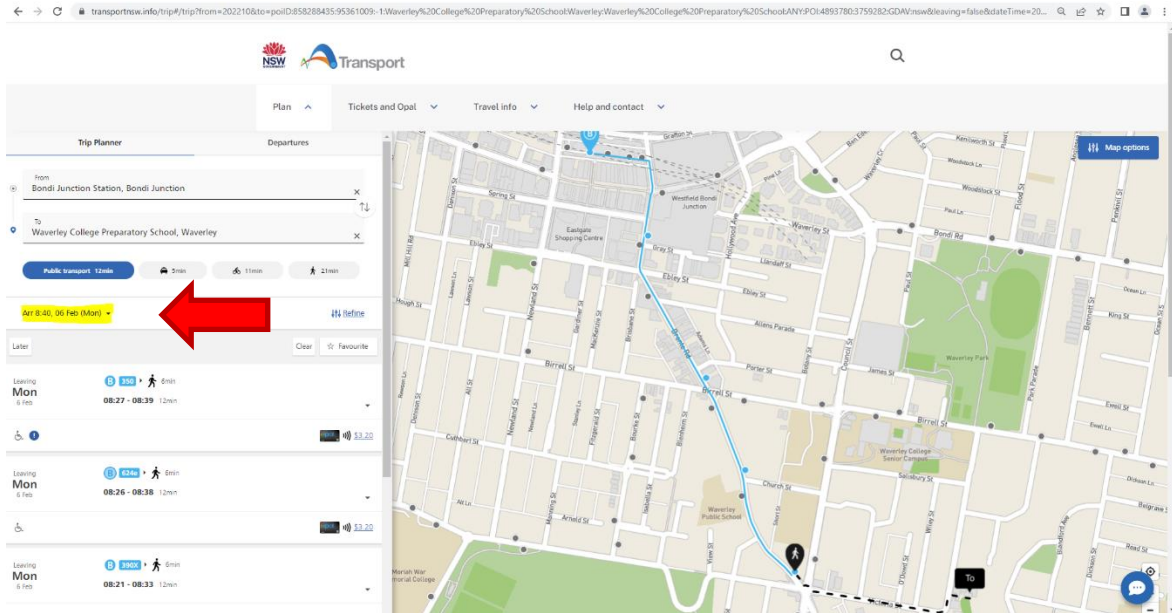

# How to Plan your School Bus trip

**Step 1: Visit [transportnsw.info/trip#/trip](https://transportnsw.info/trip#/trip) and fill in your origin and destination**

**Step 2: Refine your search**

**Note: Select "School bus" then "Apply" to include Dedicated School Routes in your search**

### Step 3: Select your date and desired time of arrival or departure

**Example:** 06 Feb (Mon) arriving at 08:40 AM

### Step 4: Proceed to find the available routes that operate to your destination.

**Note:** Dedicated School Routes are identified with an “e” suffix.

### Step 4: Find departure times and locations

Click on the **PDF timetable link** to view departure times from key stops.