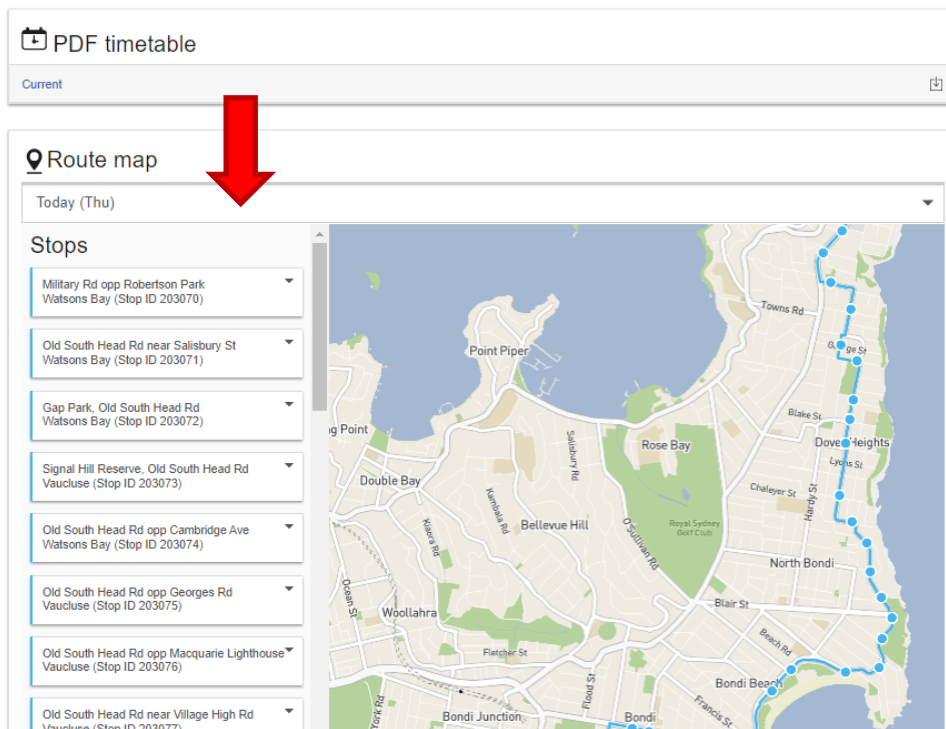

### Step 4: Proceed to find the available routes that operate to your destination.

**Note:** Dedicated School Routes are identified with an “e” suffix.

# How to Find your School Bus Timetable

**Step 1: Visit [transportnsw.info/routes/bus](https://transportnsw.info/routes/bus) and search for your route.**

**Note:** Dedicated School Routes are identified with an “e” suffix.

## Routes and timetables

**Step 3: Explore the route map and stopping pattern**

### Step 4: Find departure times and locations

Click on the **PDF timetable link** to view departure times from key stops.