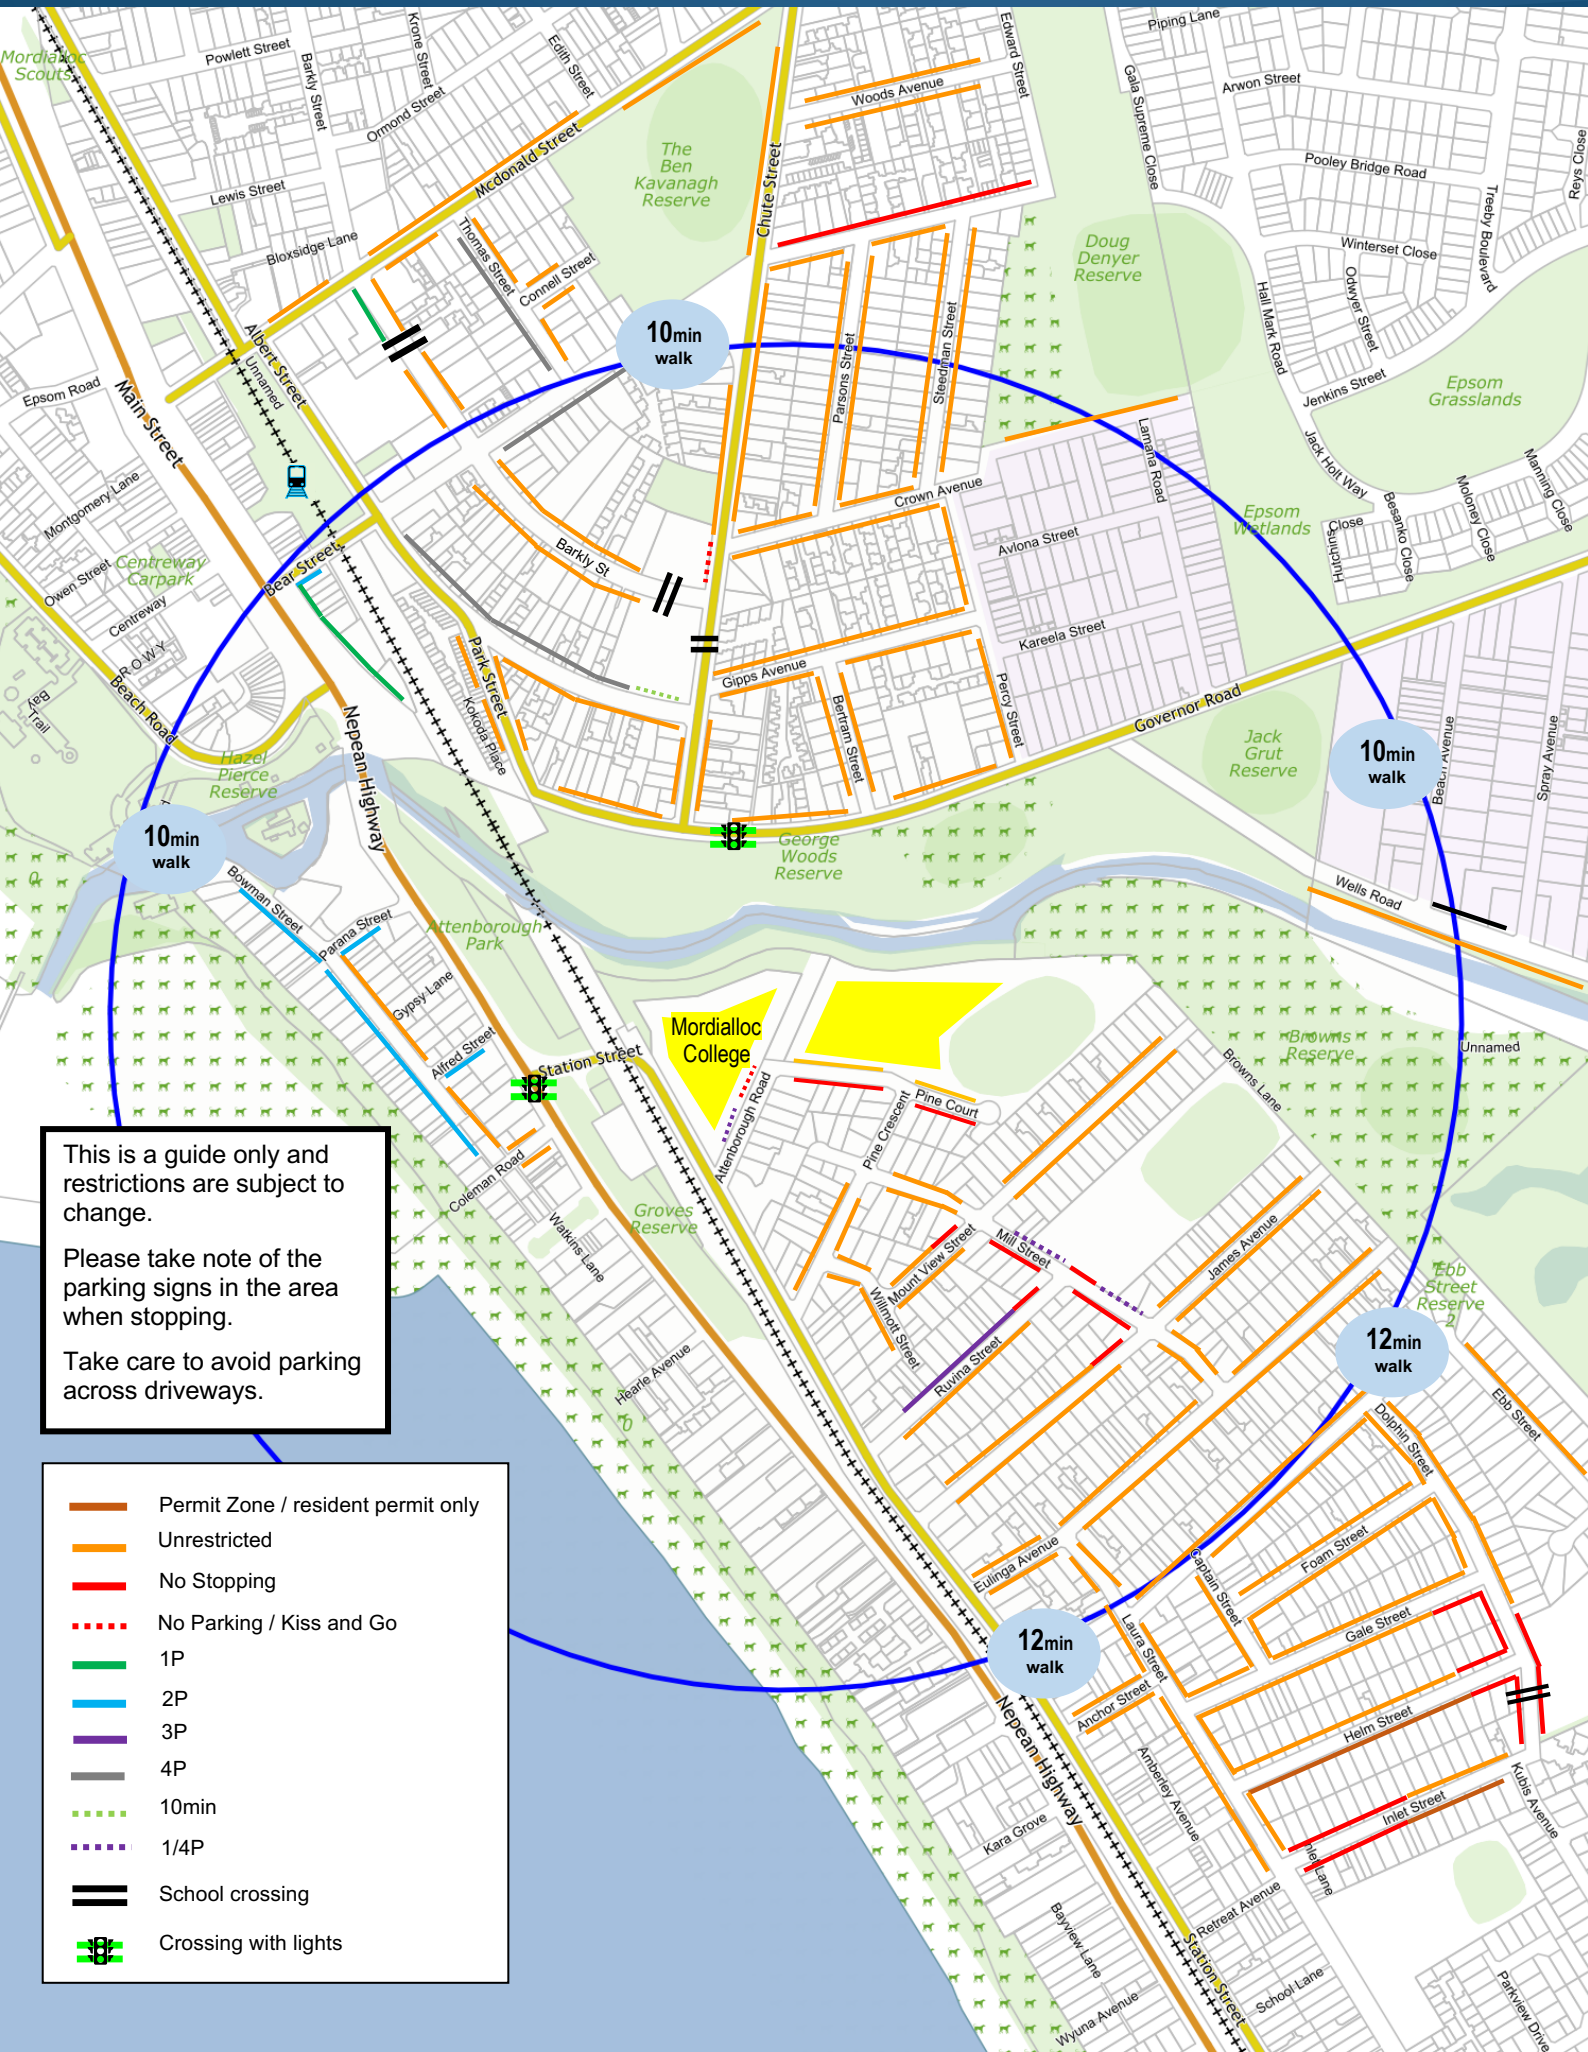

Parking around Mordialloc College

Providing short distance travel options

This is a guide only and restrictions are subject to change.

Please take note of the parking signs in the area when stopping.

Take care to avoid parking across driveways.

- Permit Zone / resident permit only
- Unrestricted
- No Stopping
- ⋯ No Parking / Kiss and Go
- 1P
- 2P
- 3P
- 4P
- ⋯ 10min
- ⋯ 1/4P
- = School crossing
- Ⓜ Crossing with lights