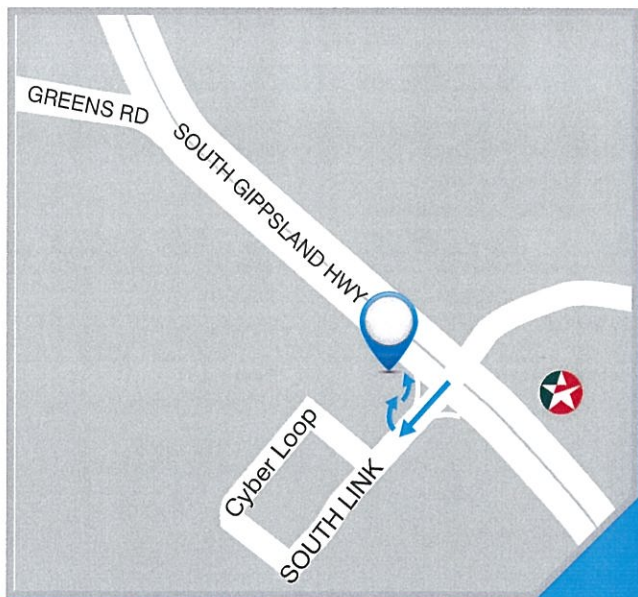

EXTENDED TRADING HOURS

20/11/2018 - 2/3/2019

Mon to Fri: 9:00am - 5:00pm

Sat: 9:00am - 4:00pm

psw.com.au Save Time, Shop Online!

SHOP ONLINE

FLEXIBLE EXCHANGE OPTIONS

RETAIL STORE

LAYBY AVAIL

ASK IN STORE ***

PSWSCHOOLS

PSW_APPAREL

***No new lay-bys in January, Lay-bys require a 20% deposit, Lay-bys available in-store only, Extended lay-by for 'Back to School 2019' must be placed between Mon 5th Nov and Fri 21st Dec 2018. Lay-bys must be paid for and picked-up by Fri 25 Jan 2019.

** Store trading hours are subject to change, please refer to psw.com.au for all store trading hours, holiday trading and public holiday information, or call the customer service team on (03) 9768 0333.

* School Price Lists are subject to change throughout the year.